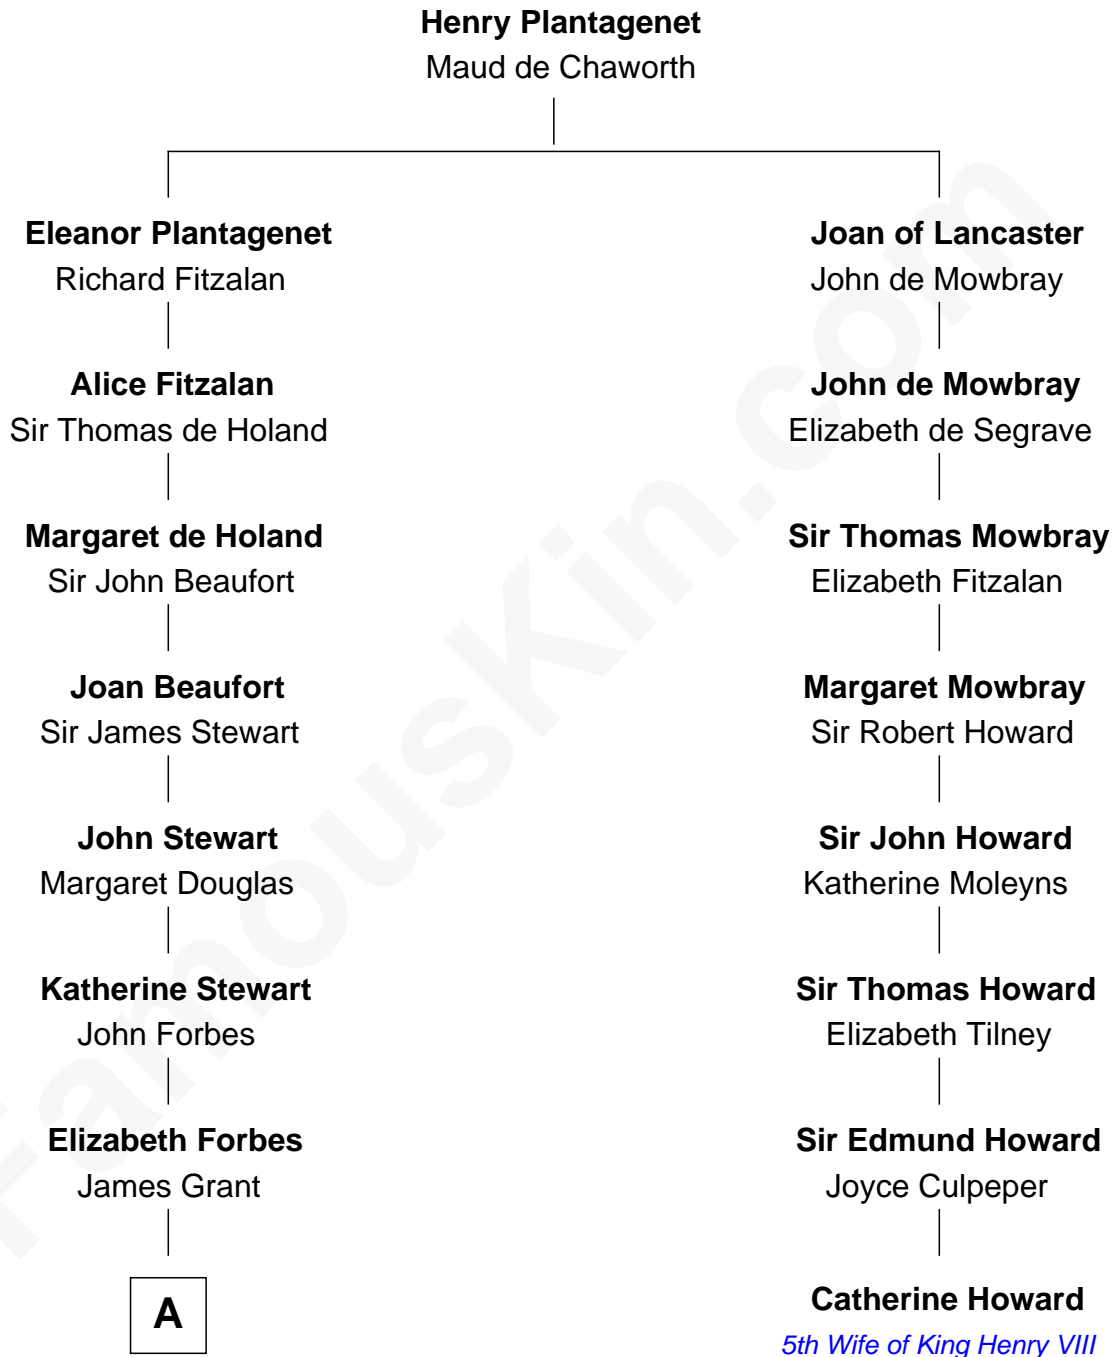

FamousKin.com

Relationship Chart of

Lytton Strachey

Author and Co-Founder of Bloomsbury Group

7th cousin 10 times removed of

Catherine Howard

5th Wife of King Henry VIII

A