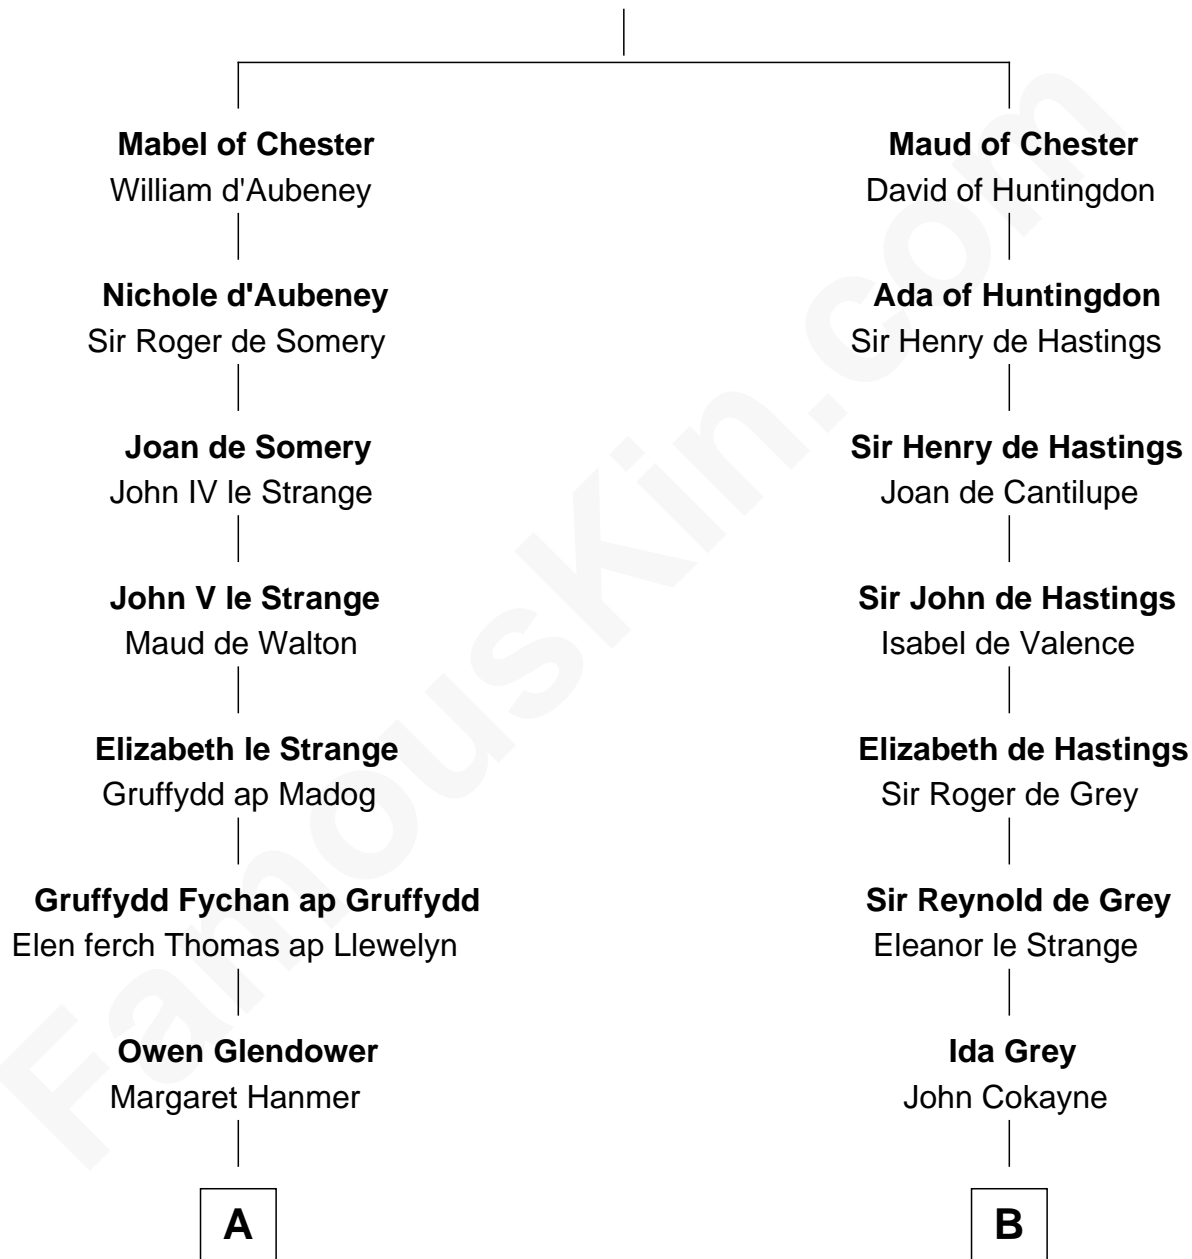

FamousKin.com

Relationship Chart of

Lytton Strachey

Author and Co-Founder of Bloomsbury Group

11th cousin 10 times removed of

Catherine Howard

5th Wife of King Henry VIII

Bertrade de Montfort

Hugh de Kevelioc

C

Henry Strachey

Helen Clerk

Sir Henry Strachey

Jane Kelsall

Edward Strachey

Julia Woodburn Kirkpatrick