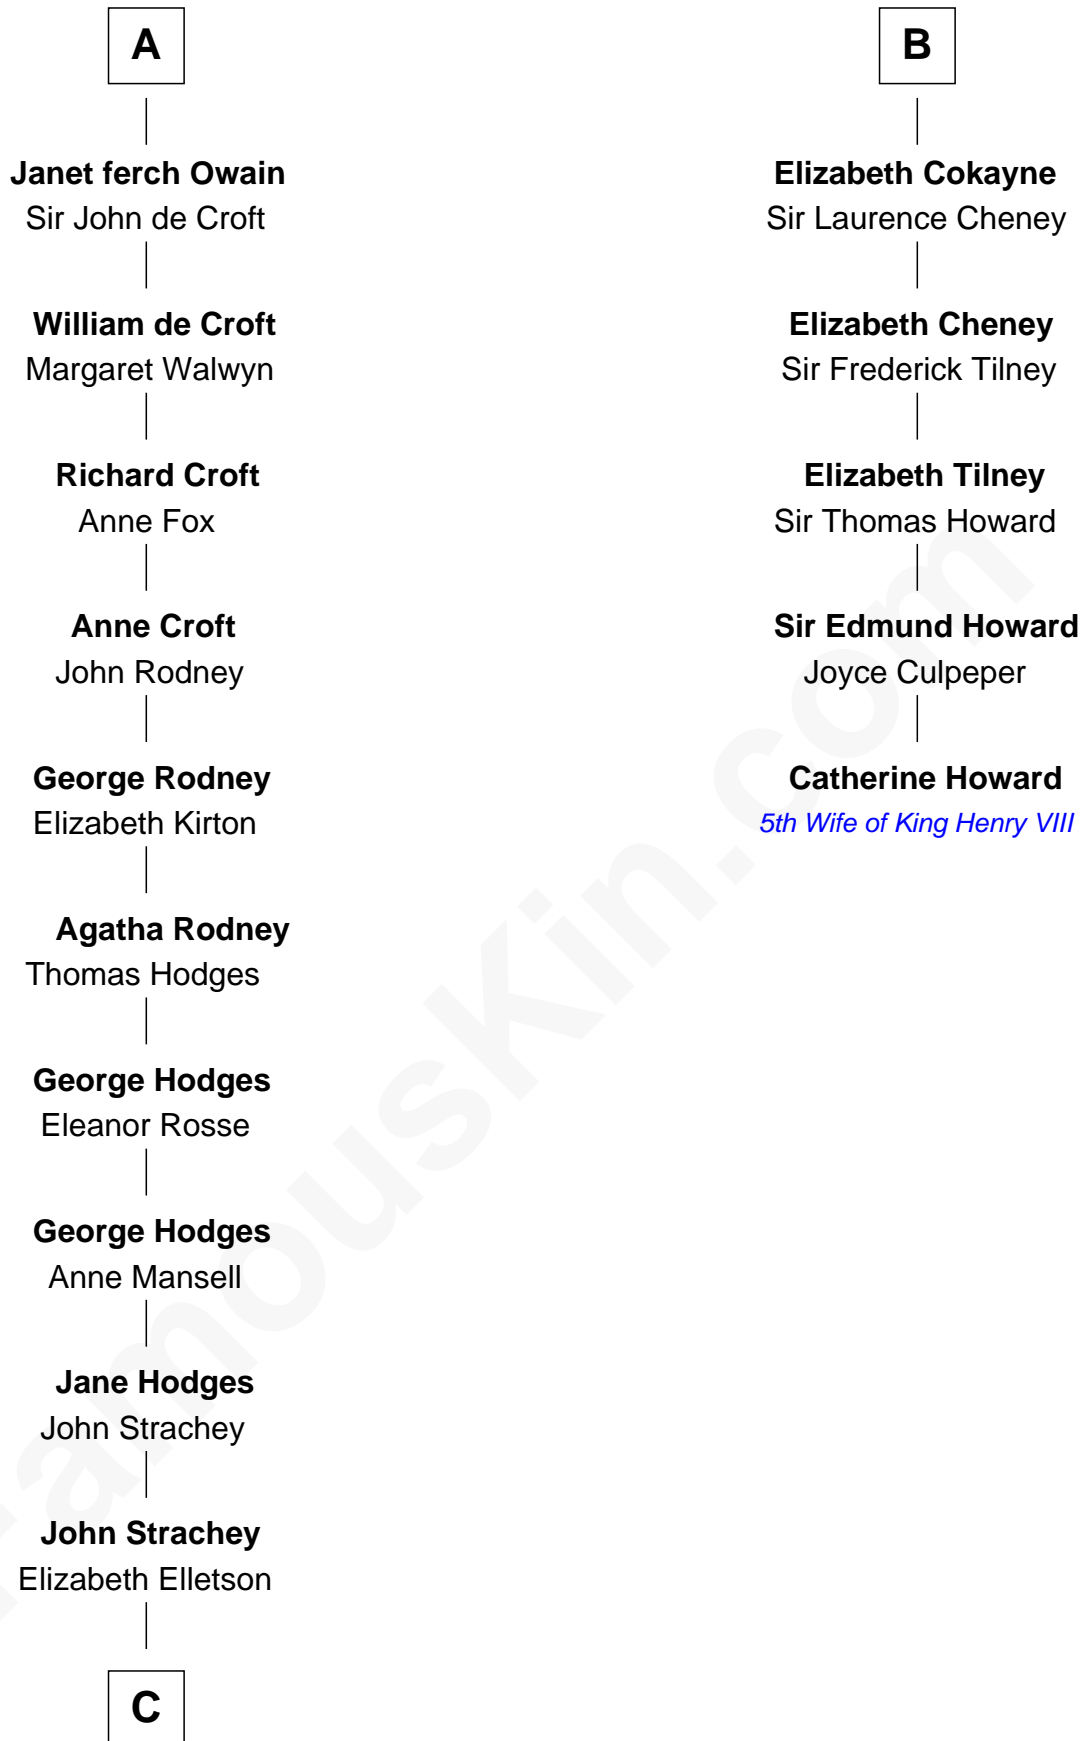

FamousKin.com

Relationship Chart of

Lytton Strachey

Author and Co-Founder of Bloomsbury Group

11th cousin 10 times removed of

Catherine Howard

5th Wife of King Henry VIII

Bertrade de Montfort

Hugh de Kevelioc

C

Henry Strachey

Helen Clerk

Sir Henry Strachey

Jane Kelsall

Edward Strachey

Julia Woodburn Kirkpatrick