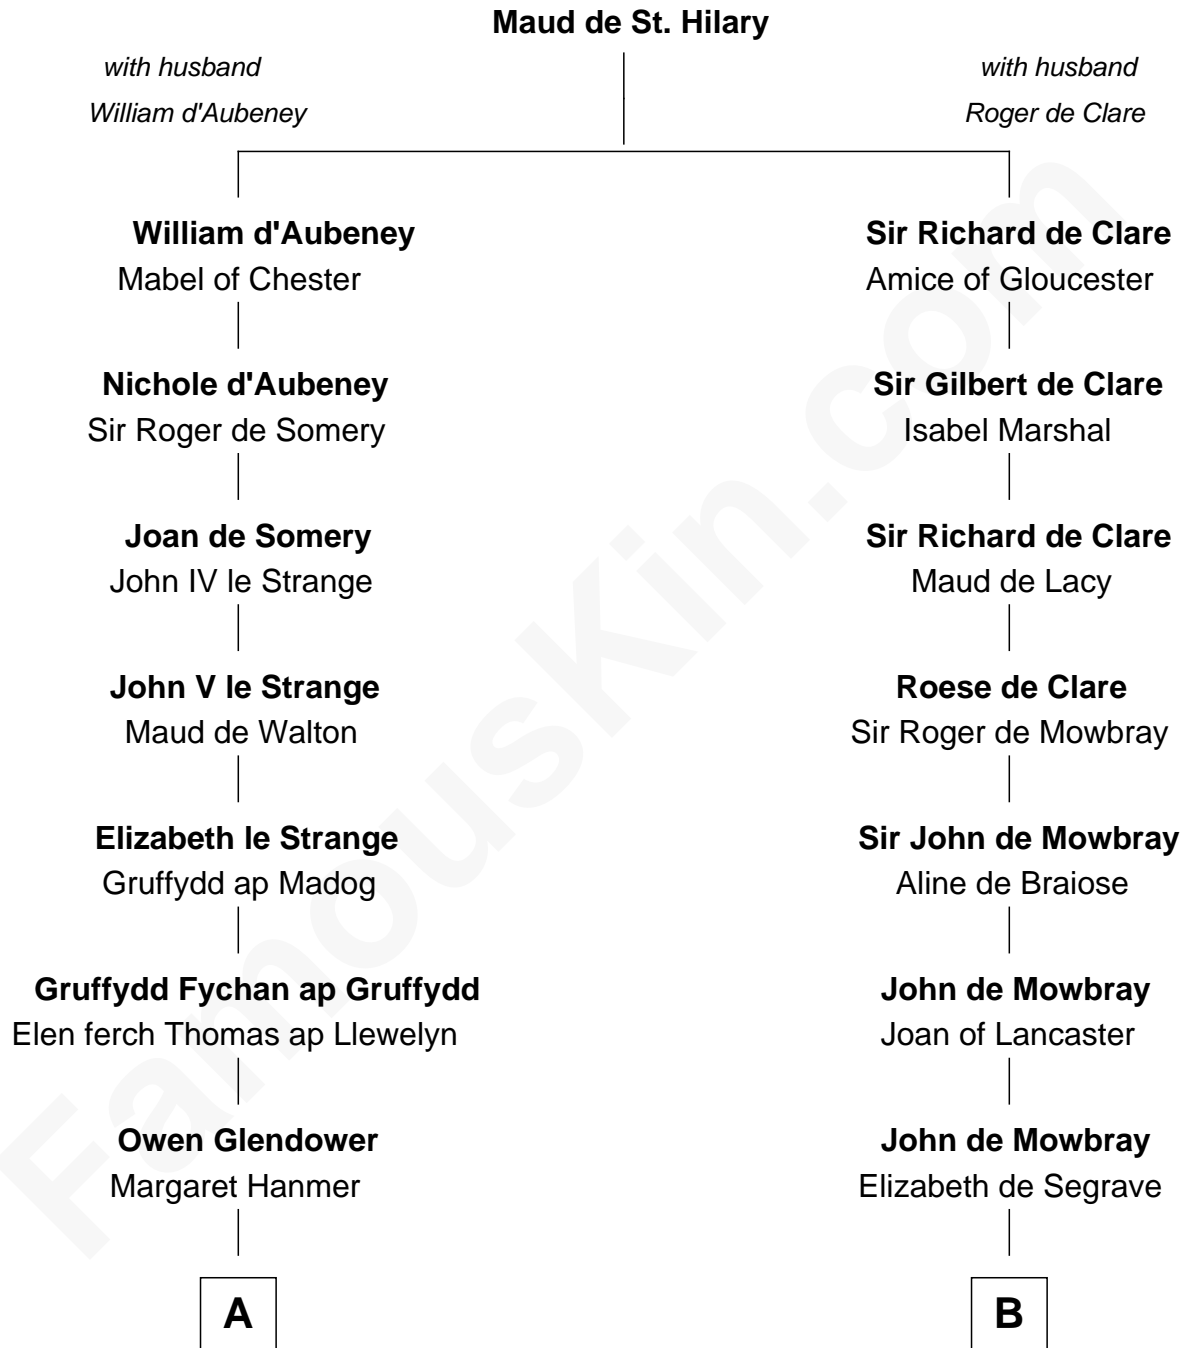

FamousKin.com

Relationship Chart of

Lytton Strachey

Author and Co-Founder of Bloomsbury Group

12th cousin 9 times removed of

Catherine Howard

5th Wife of King Henry VIII

C

Henry Strachey

Helen Clerk

Sir Henry Strachey

Jane Kelsall

Edward Strachey

Julia Woodburn Kirkpatrick

Sir Richard Strachey

Jane Maria Grant