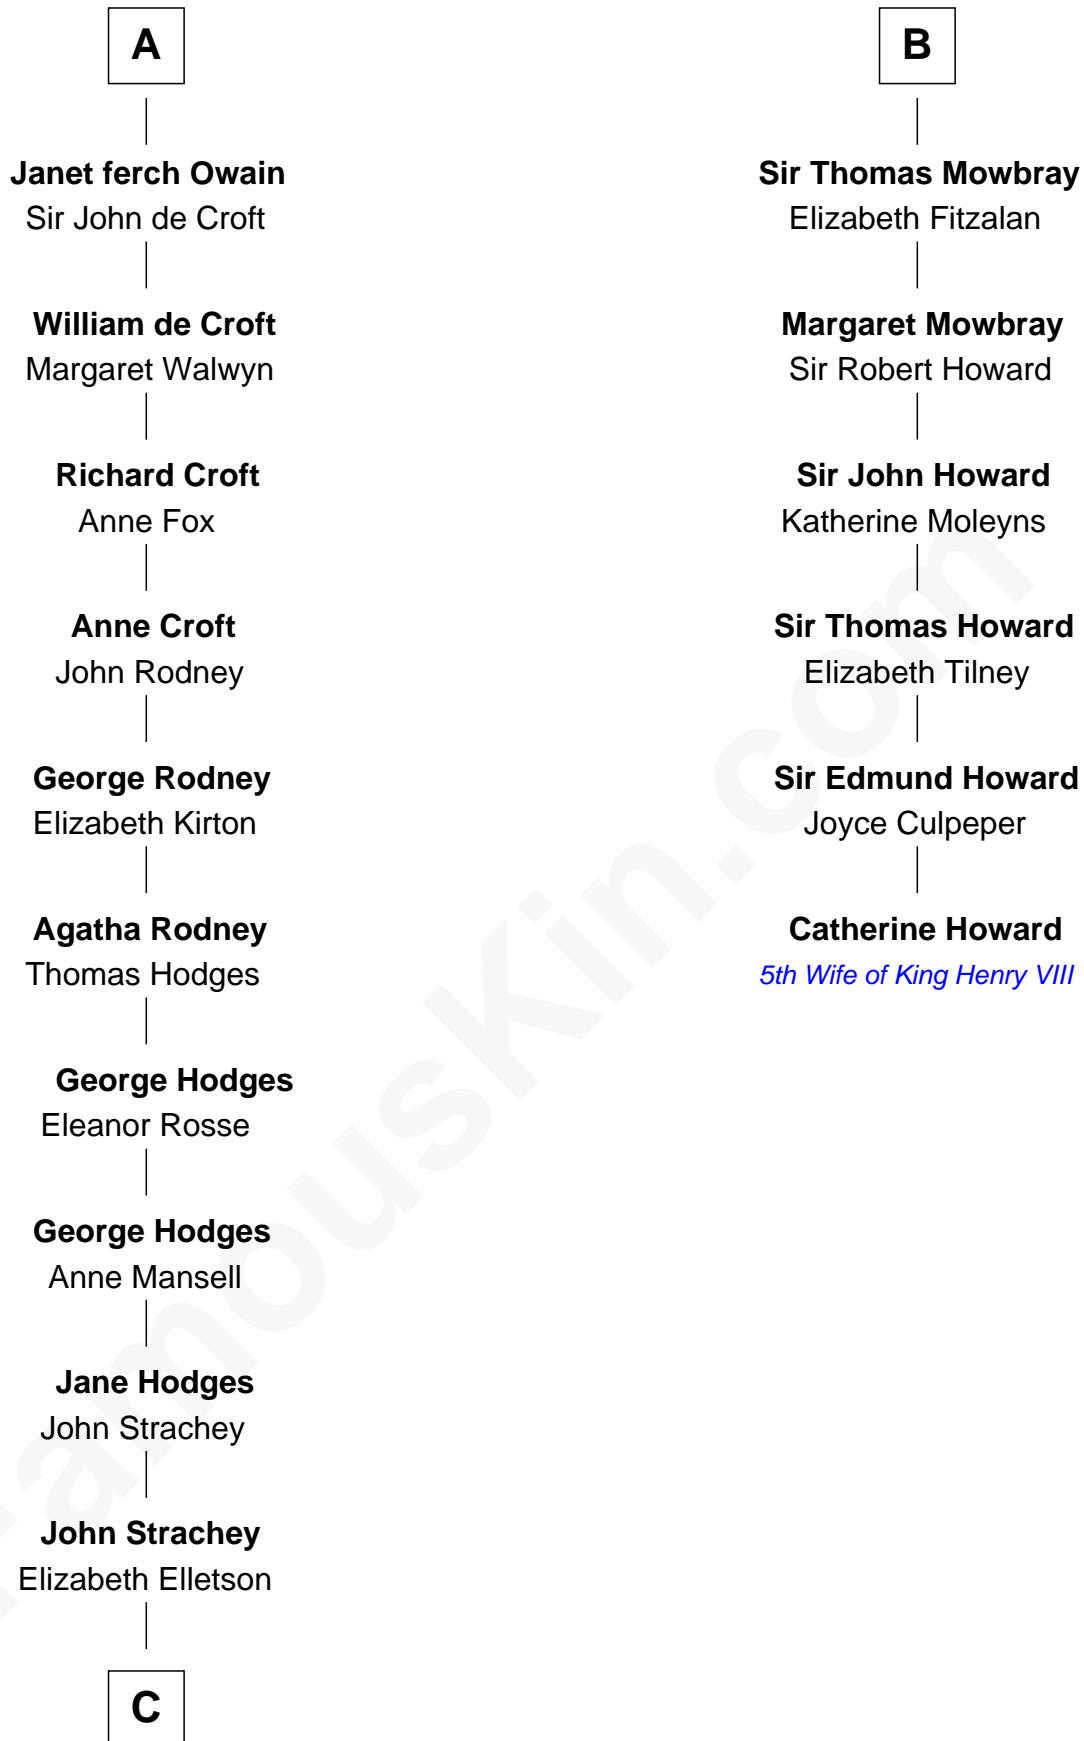

FamousKin.com

Relationship Chart of

Lytton Strachey

Author and Co-Founder of Bloomsbury Group

12th cousin 9 times removed of

Catherine Howard

5th Wife of King Henry VIII

C

Henry Strachey

Helen Clerk

Sir Henry Strachey

Jane Kelsall

Edward Strachey

Julia Woodburn Kirkpatrick

Sir Richard Strachey

Jane Maria Grant