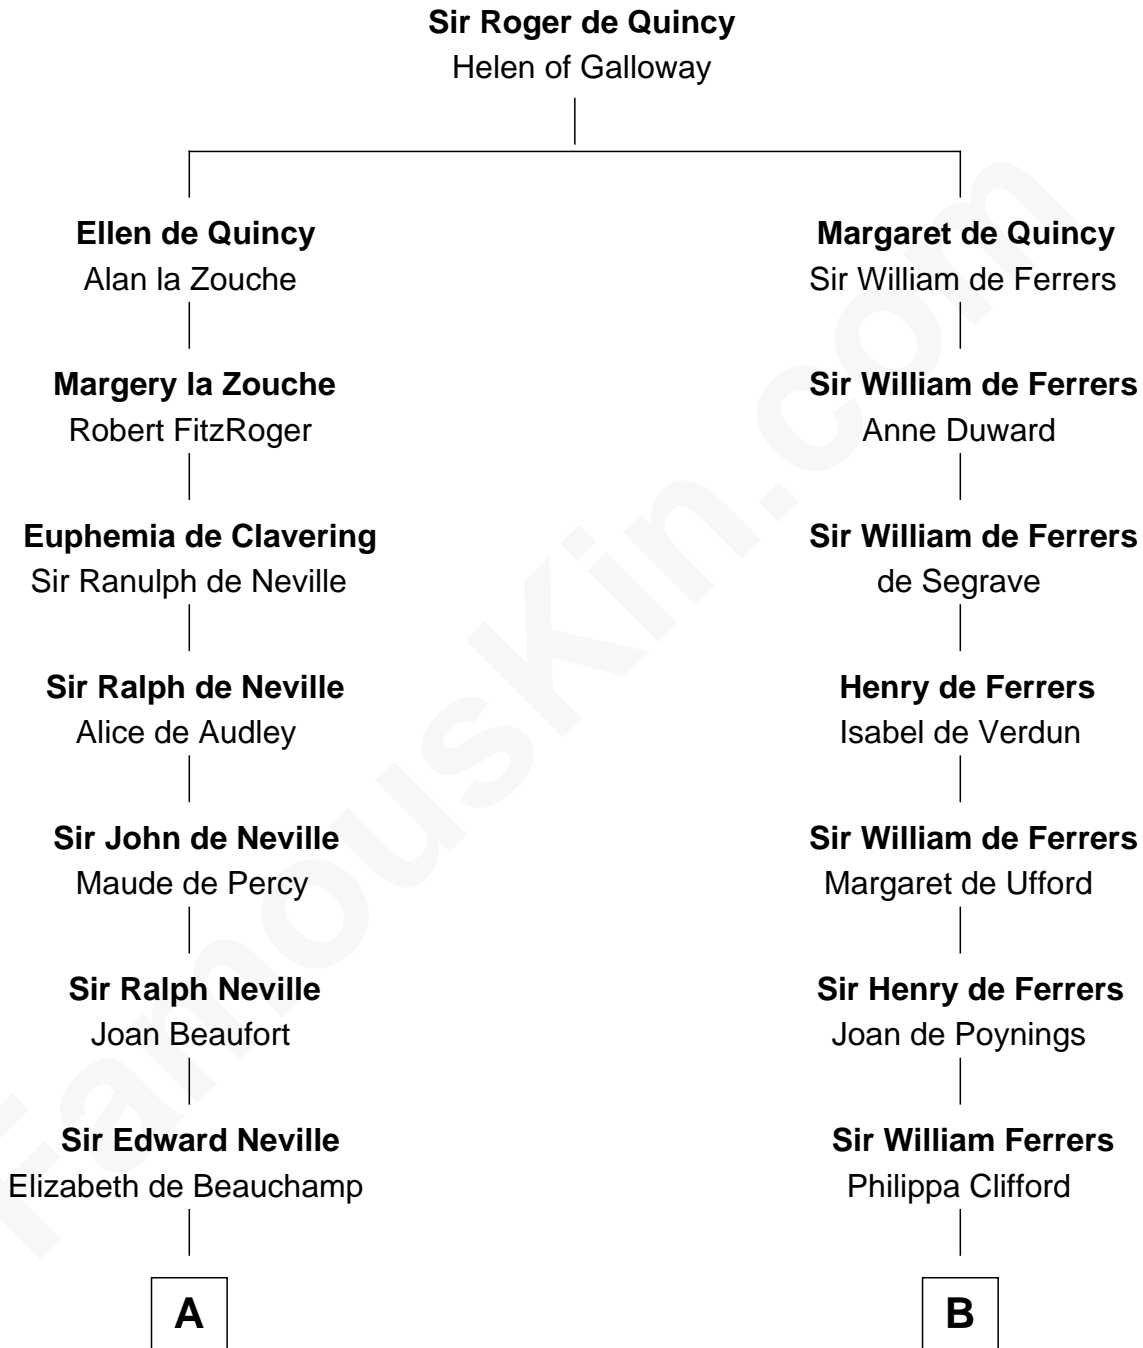

FamousKin.com

Relationship Chart of

Lytton Strachey

Author and Co-Founder of Bloomsbury Group

10th cousin 9 times removed of

Catherine Howard

5th Wife of King Henry VIII

C

—
Edward Strachey
Julia Woodburn Kirkpatrick

—
Sir Richard Strachey
Jane Maria Grant

—
Lytton Strachey
British Author

FamousKin.com