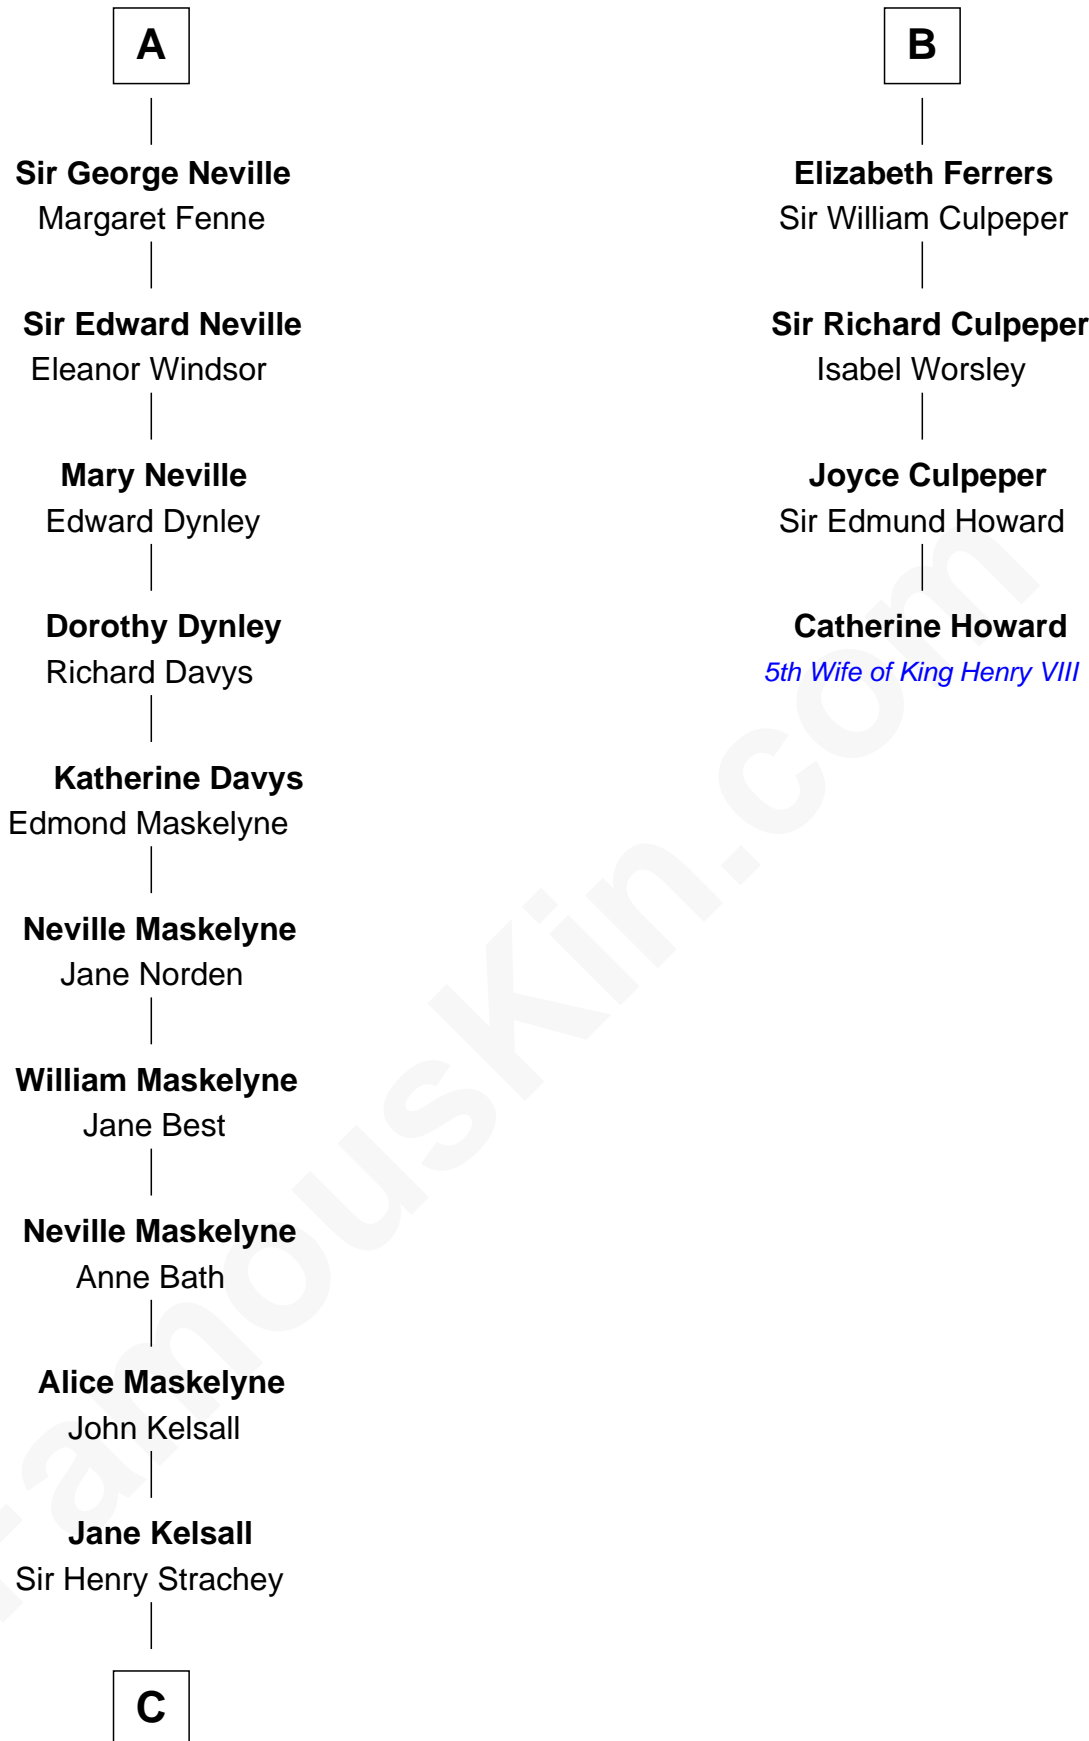

FamousKin.com

Relationship Chart of

Lytton Strachey

Author and Co-Founder of Bloomsbury Group

10th cousin 9 times removed of

Catherine Howard

5th Wife of King Henry VIII

C

—
Edward Strachey
Julia Woodburn Kirkpatrick

—
Sir Richard Strachey
Jane Maria Grant

—
Lytton Strachey
British Author

FamousKin.com