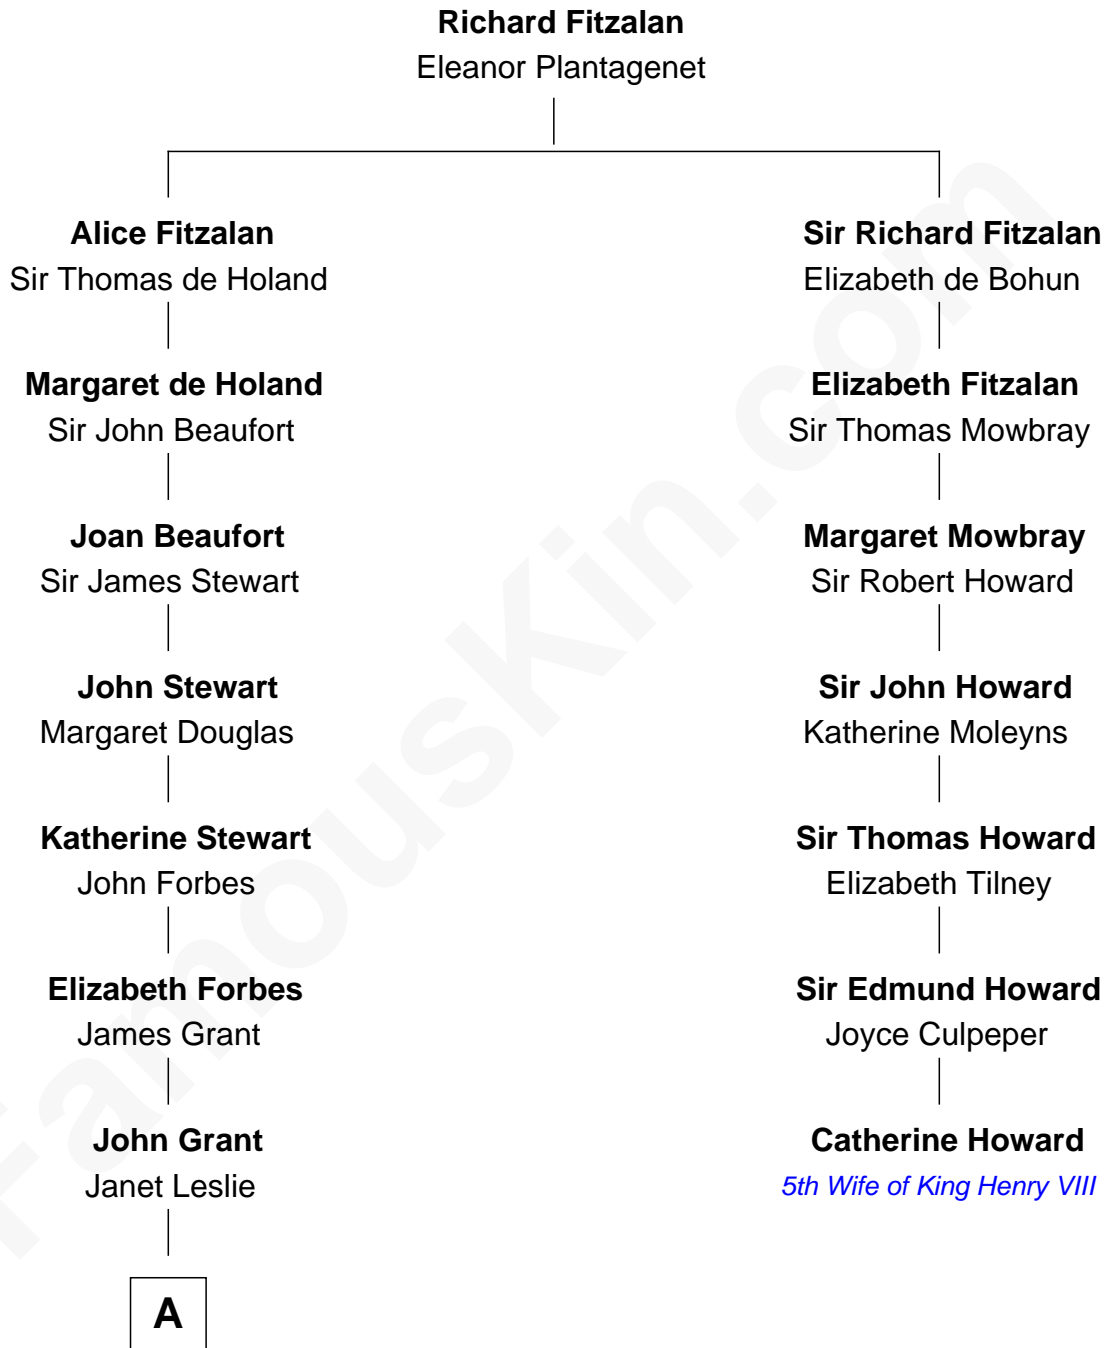

FamousKin.com

Relationship Chart of

Lytton Strachey

Author and Co-Founder of Bloomsbury Group

6th cousin 10 times removed of

Catherine Howard

5th Wife of King Henry VIII

A