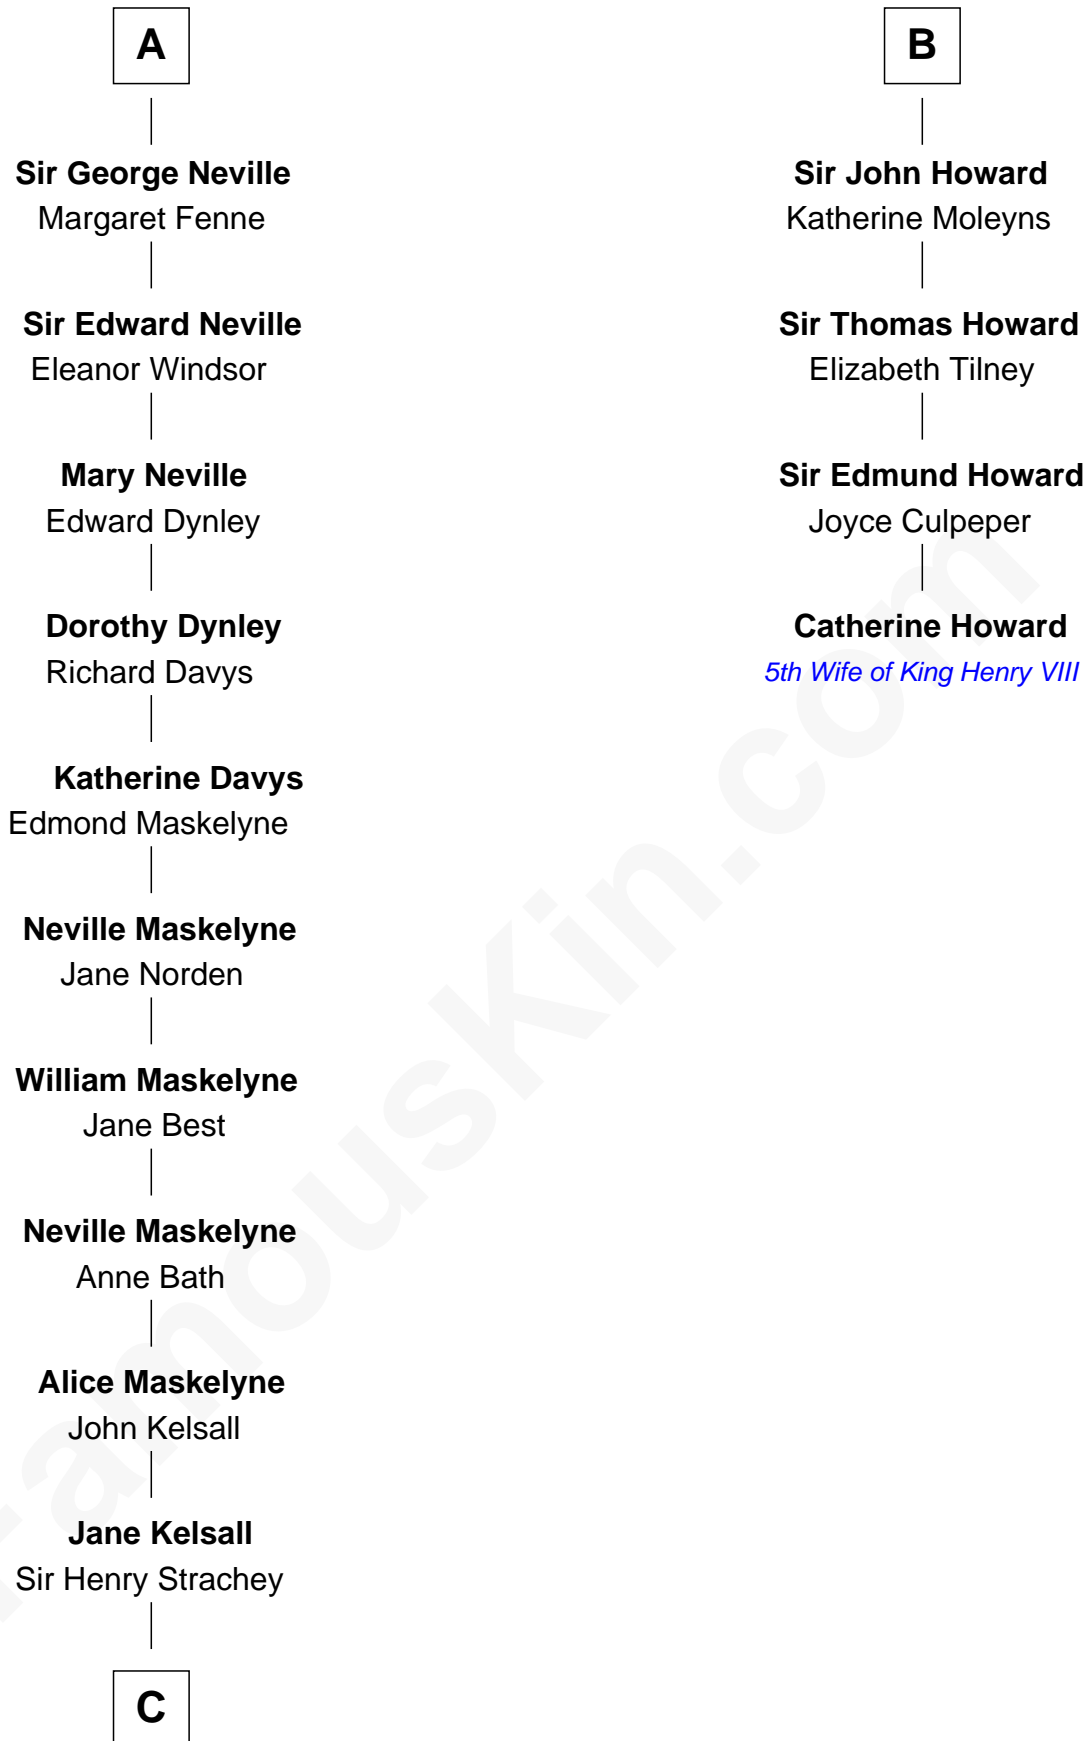

FamousKin.com

Relationship Chart of

Lytton Strachey

Author and Co-Founder of Bloomsbury Group

10th cousin 9 times removed of

Catherine Howard

5th Wife of King Henry VIII

C

—
Edward Strachey
Julia Woodburn Kirkpatrick

—
Sir Richard Strachey
Jane Maria Grant

—
Lytton Strachey
British Author

FamousKin.com