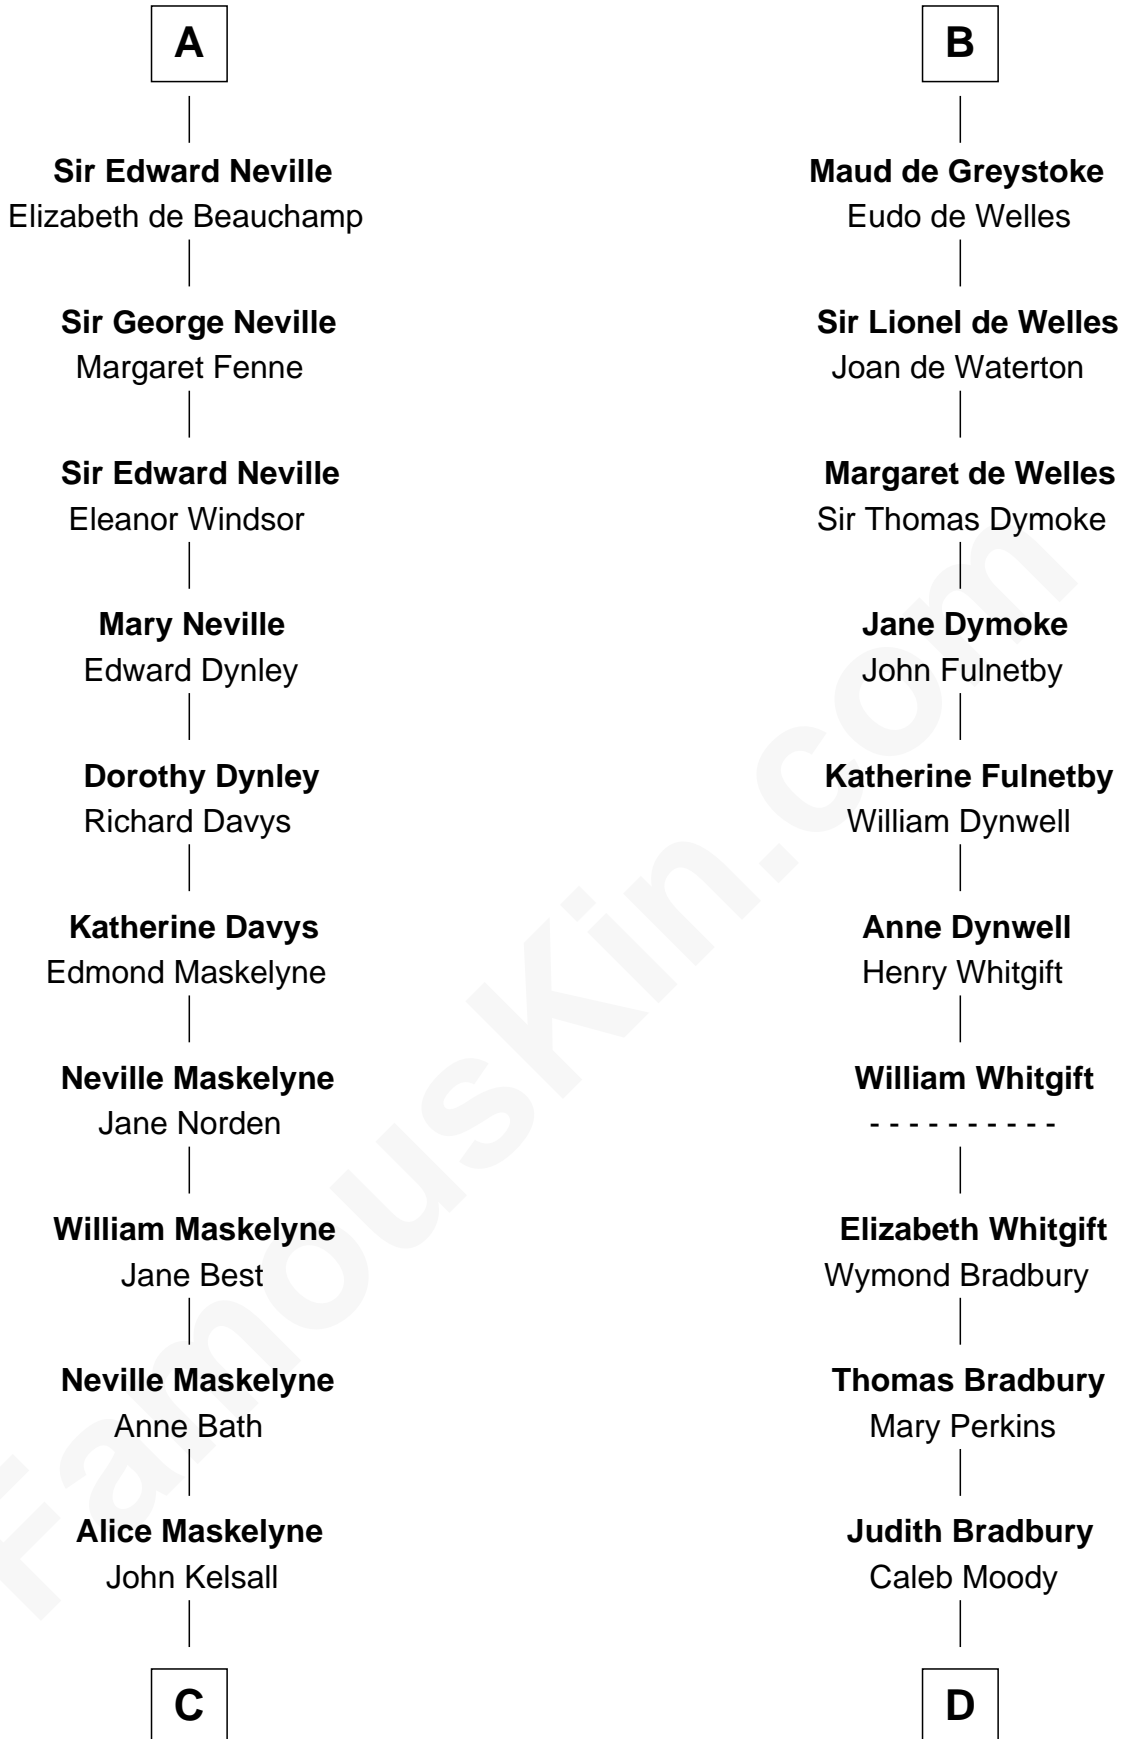

## Relationship Chart of

### Lytton Strachey

*Author and Co-Founder of Bloomsbury Group*

20th cousin 1 time removed of

**Ralph Waldo Emerson**  
*American Poet*

**C**

**Jane Kelsall**  
Sir Henry Strachey

**Edward Strachey**  
Julia Woodburn Kirkpatrick