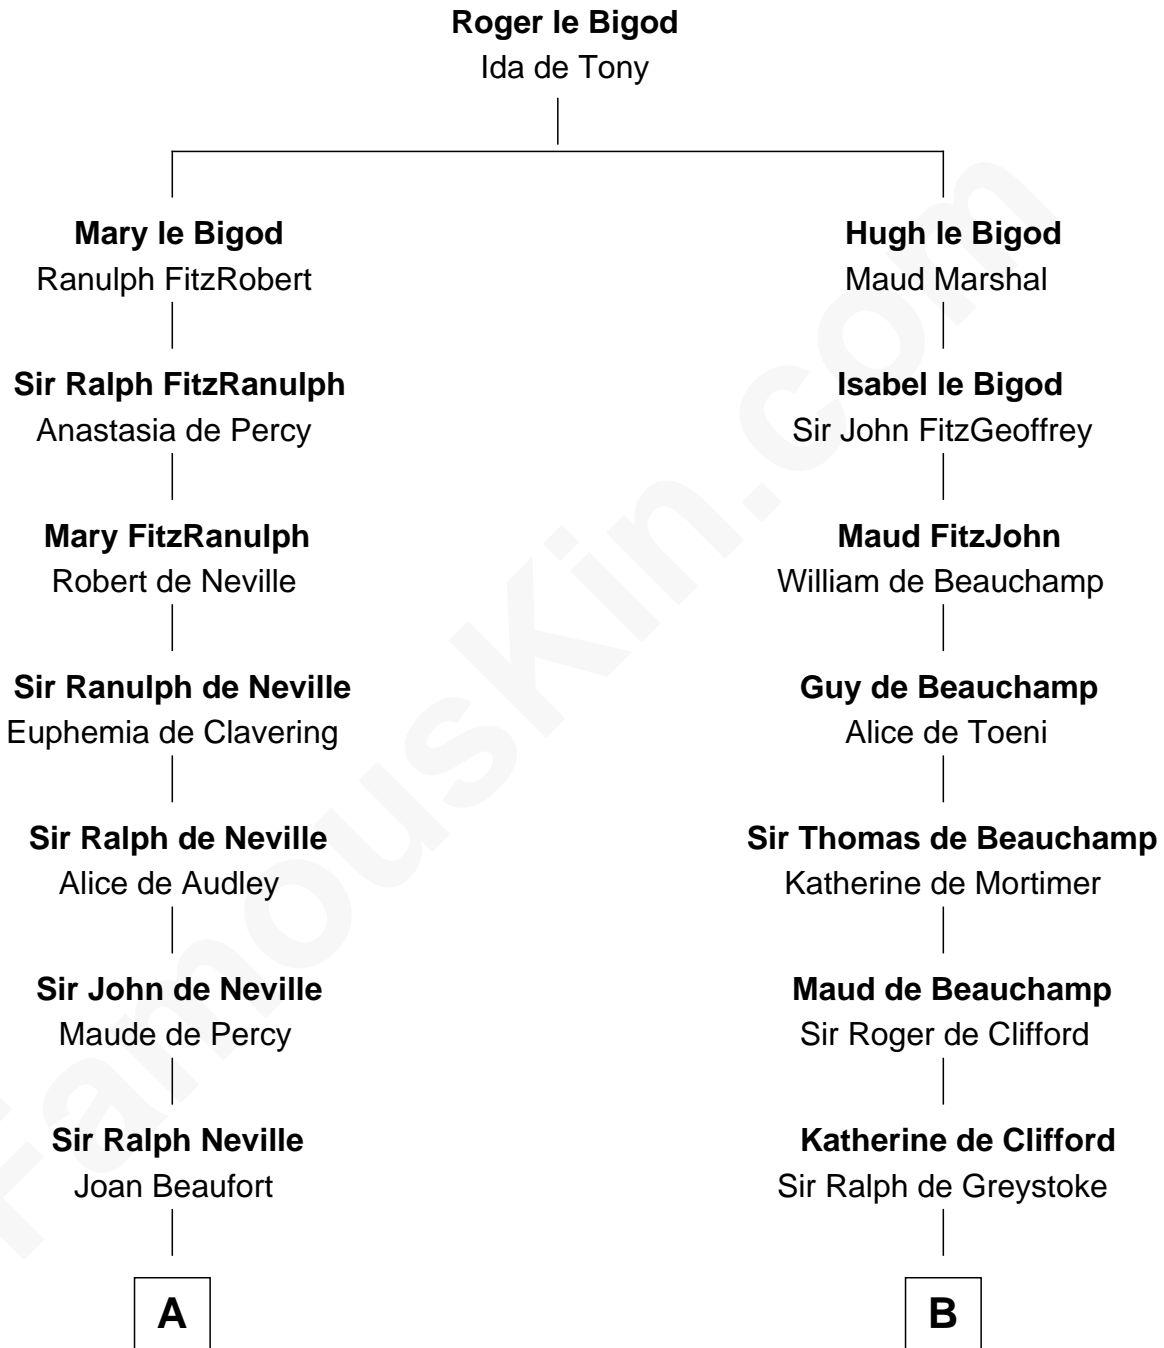

# FamousKin.com

## Relationship Chart of

### Lytton Strachey

*Author and Co-Founder of Bloomsbury Group*

20th cousin 1 time removed of

**Ralph Waldo Emerson**  
*American Poet*

**C**

**Jane Kelsall**  
Sir Henry Strachey

**Edward Strachey**  
Julia Woodburn Kirkpatrick