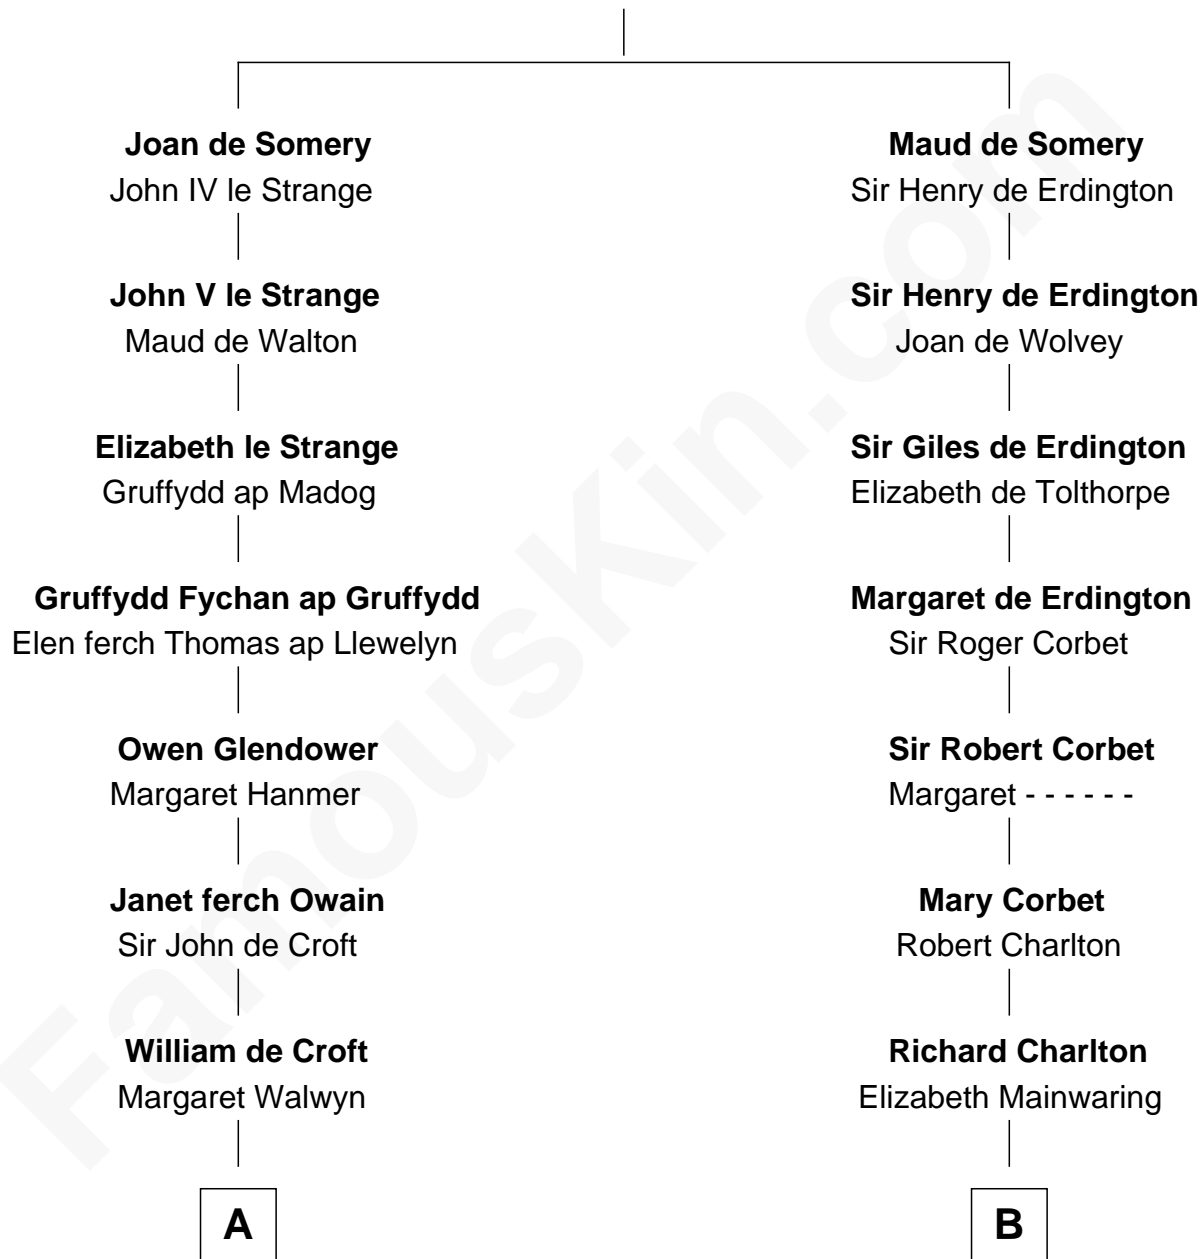

FamousKin.com

Relationship Chart of Lytton Strachey

Author and Co-Founder of Bloomsbury Group

17th cousin 2 times removed of

Ralph Waldo Emerson
American Poet

Sir Roger de Somery
Nichole d'Aubenev

C

—
Edward Strachey
Julia Woodburn Kirkpatrick

—
Sir Richard Strachey
Jane Maria Grant

—
Lytton Strachey
British Author

FamousKin.com