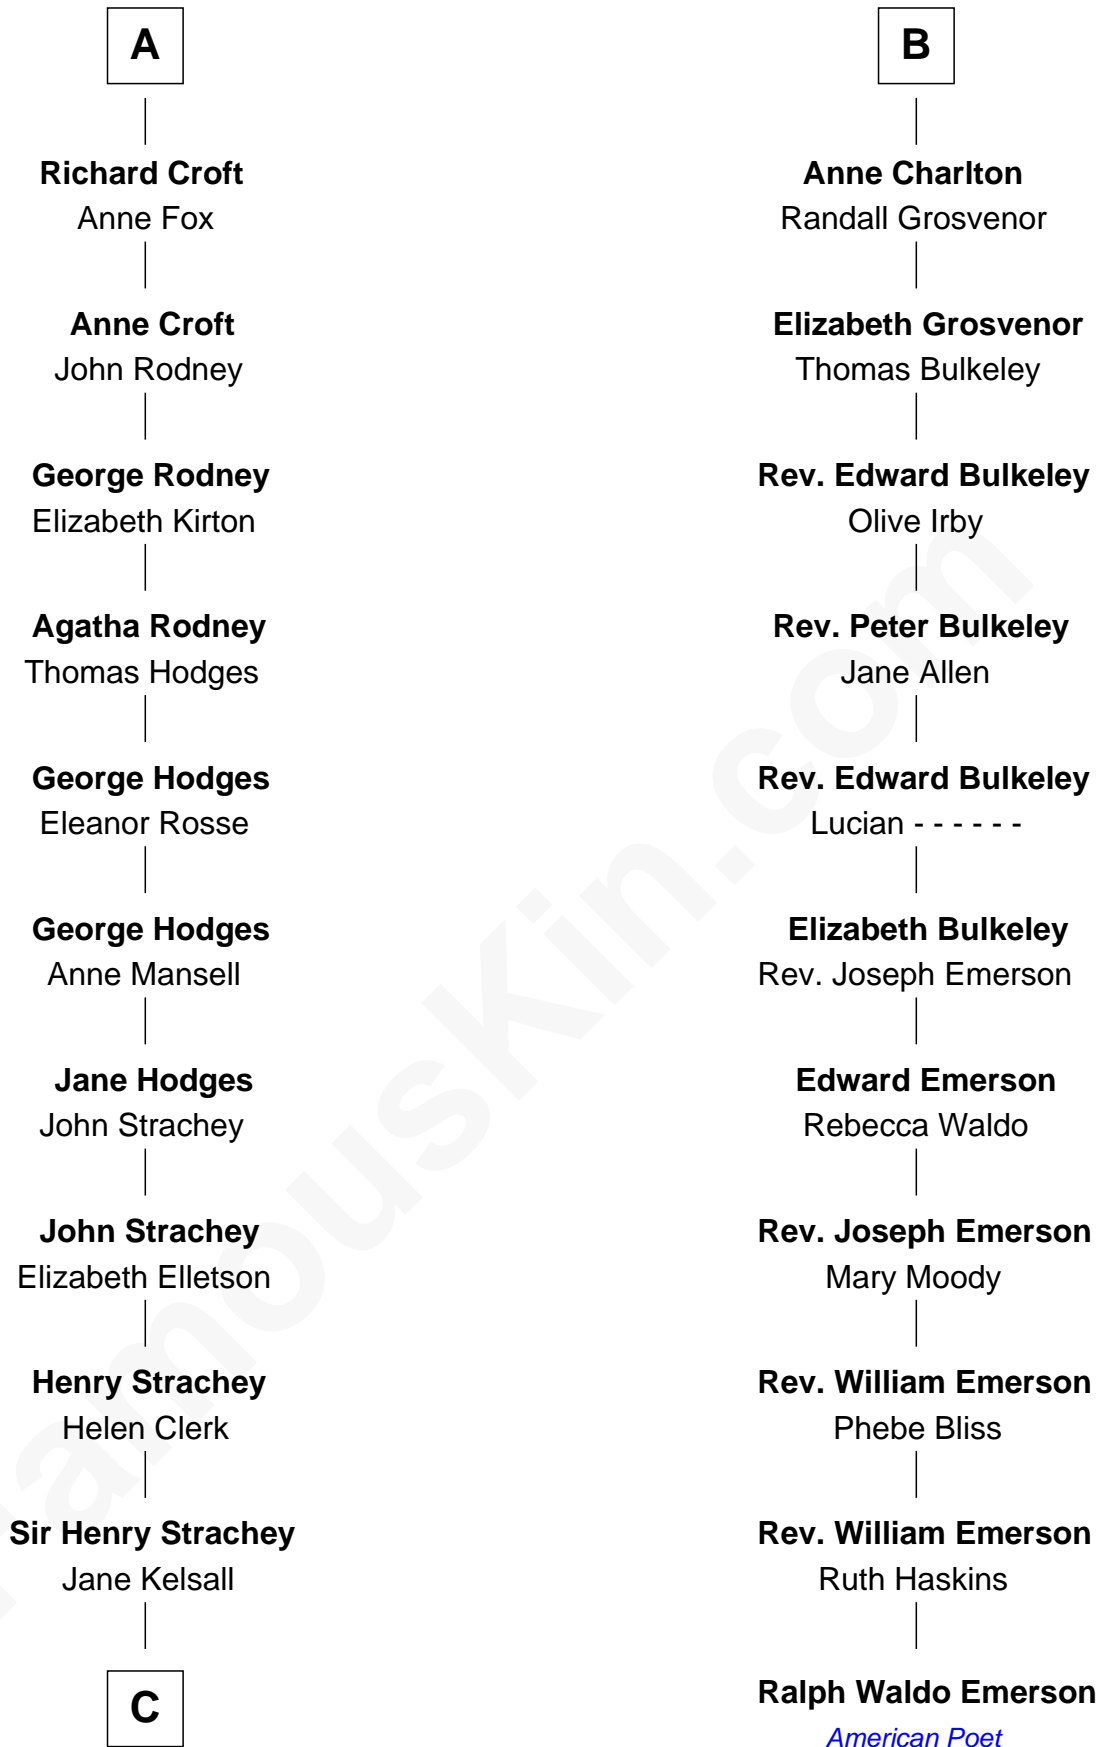

FamousKin.com

Relationship Chart of Lytton Strachey

Author and Co-Founder of Bloomsbury Group

17th cousin 2 times removed of

Ralph Waldo Emerson
American Poet

Sir Roger de Somery
Nichole d'Aubenev

C

—
Edward Strachey
Julia Woodburn Kirkpatrick

—
Sir Richard Strachey
Jane Maria Grant

—
Lytton Strachey
British Author

FamousKin.com