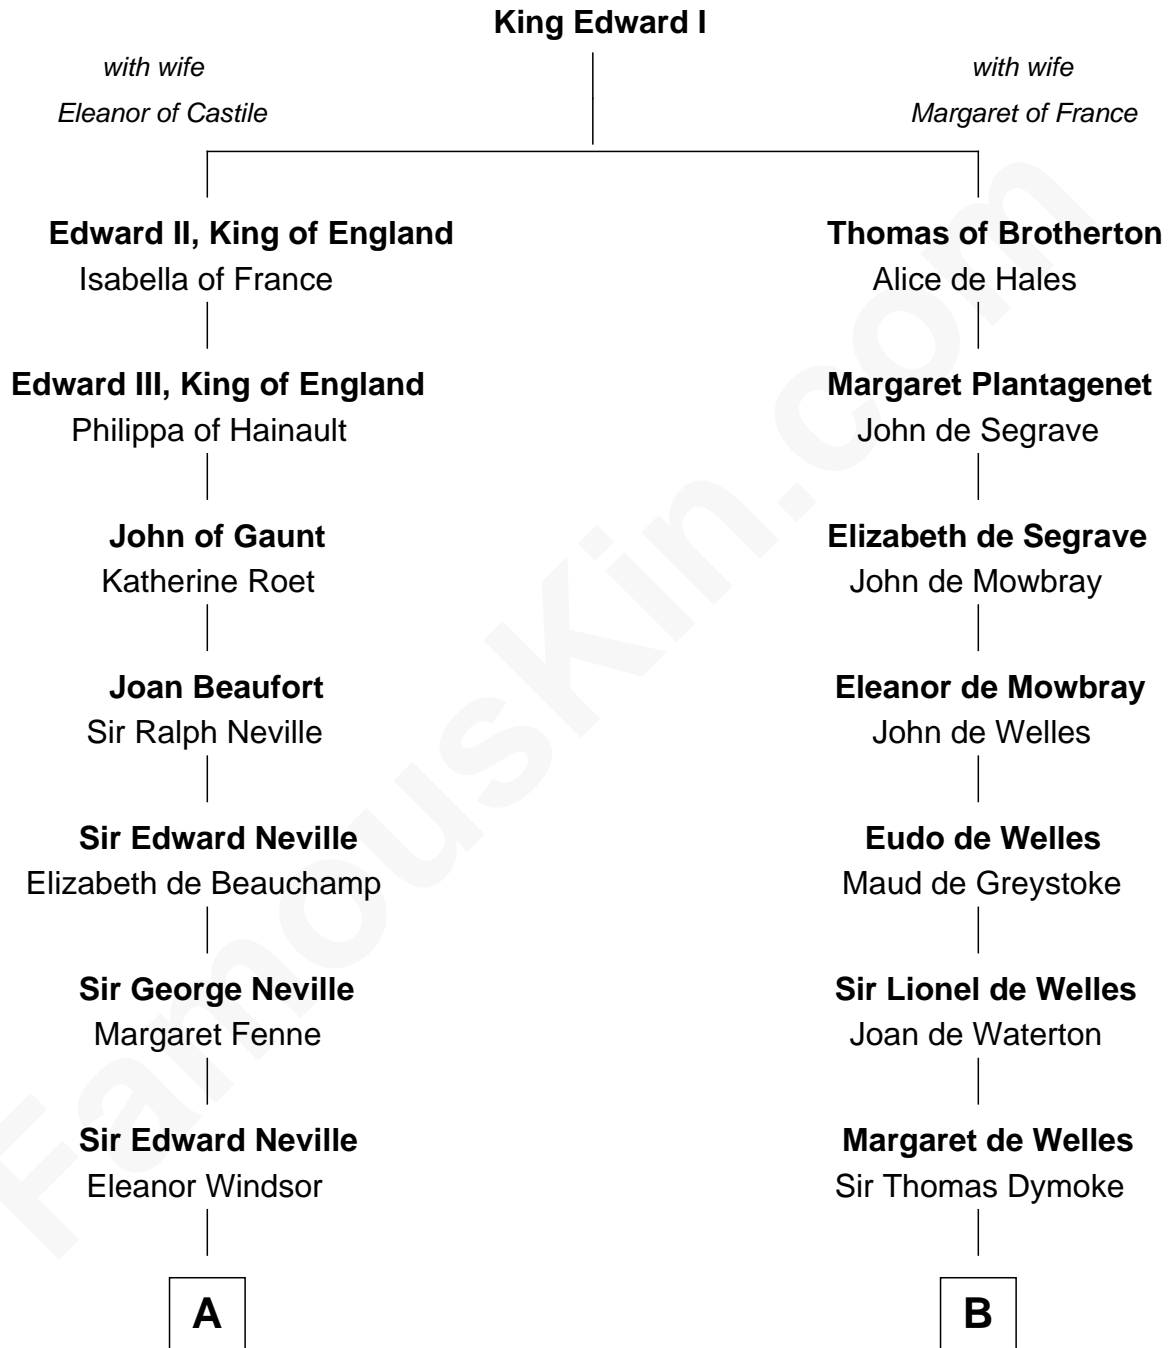

# FamousKin.com

## Relationship Chart of Lytton Strachey

Author and Co-Founder of Bloomsbury Group

17th cousin 1 time removed of

**Ralph Waldo Emerson**  
American Poet

**C**

Rev. William Emerson

Ruth Haskins

Ralph Waldo Emerson