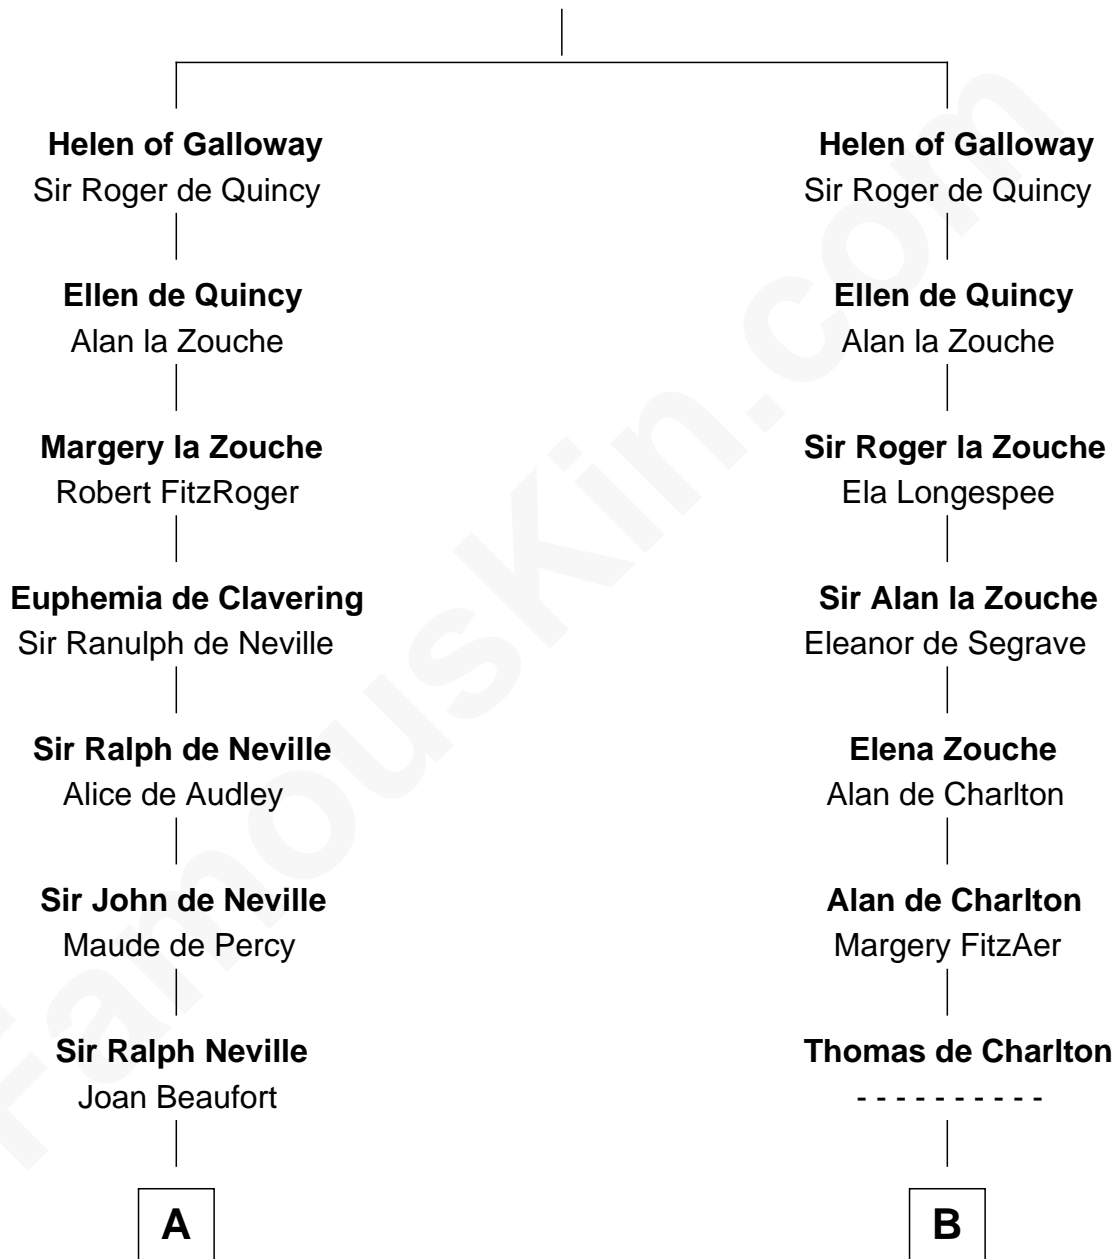

FamousKin.com

Relationship Chart of

Lytton Strachey

Author and Co-Founder of Bloomsbury Group

20th cousin 1 time removed of

Ralph Waldo Emerson
American Poet

Alan of Galloway
Helen de l'Isle

C

Jane Kelsall
Sir Henry Strachey

Edward Strachey
Julia Woodburn Kirkpatrick

Sir Richard Strachey
Jane Maria Grant

Lytton Strachey
British Author

D

Edward Emerson
Rebecca Waldo

Rev. Joseph Emerson
Mary Moody

Rev. William Emerson
Phebe Bliss