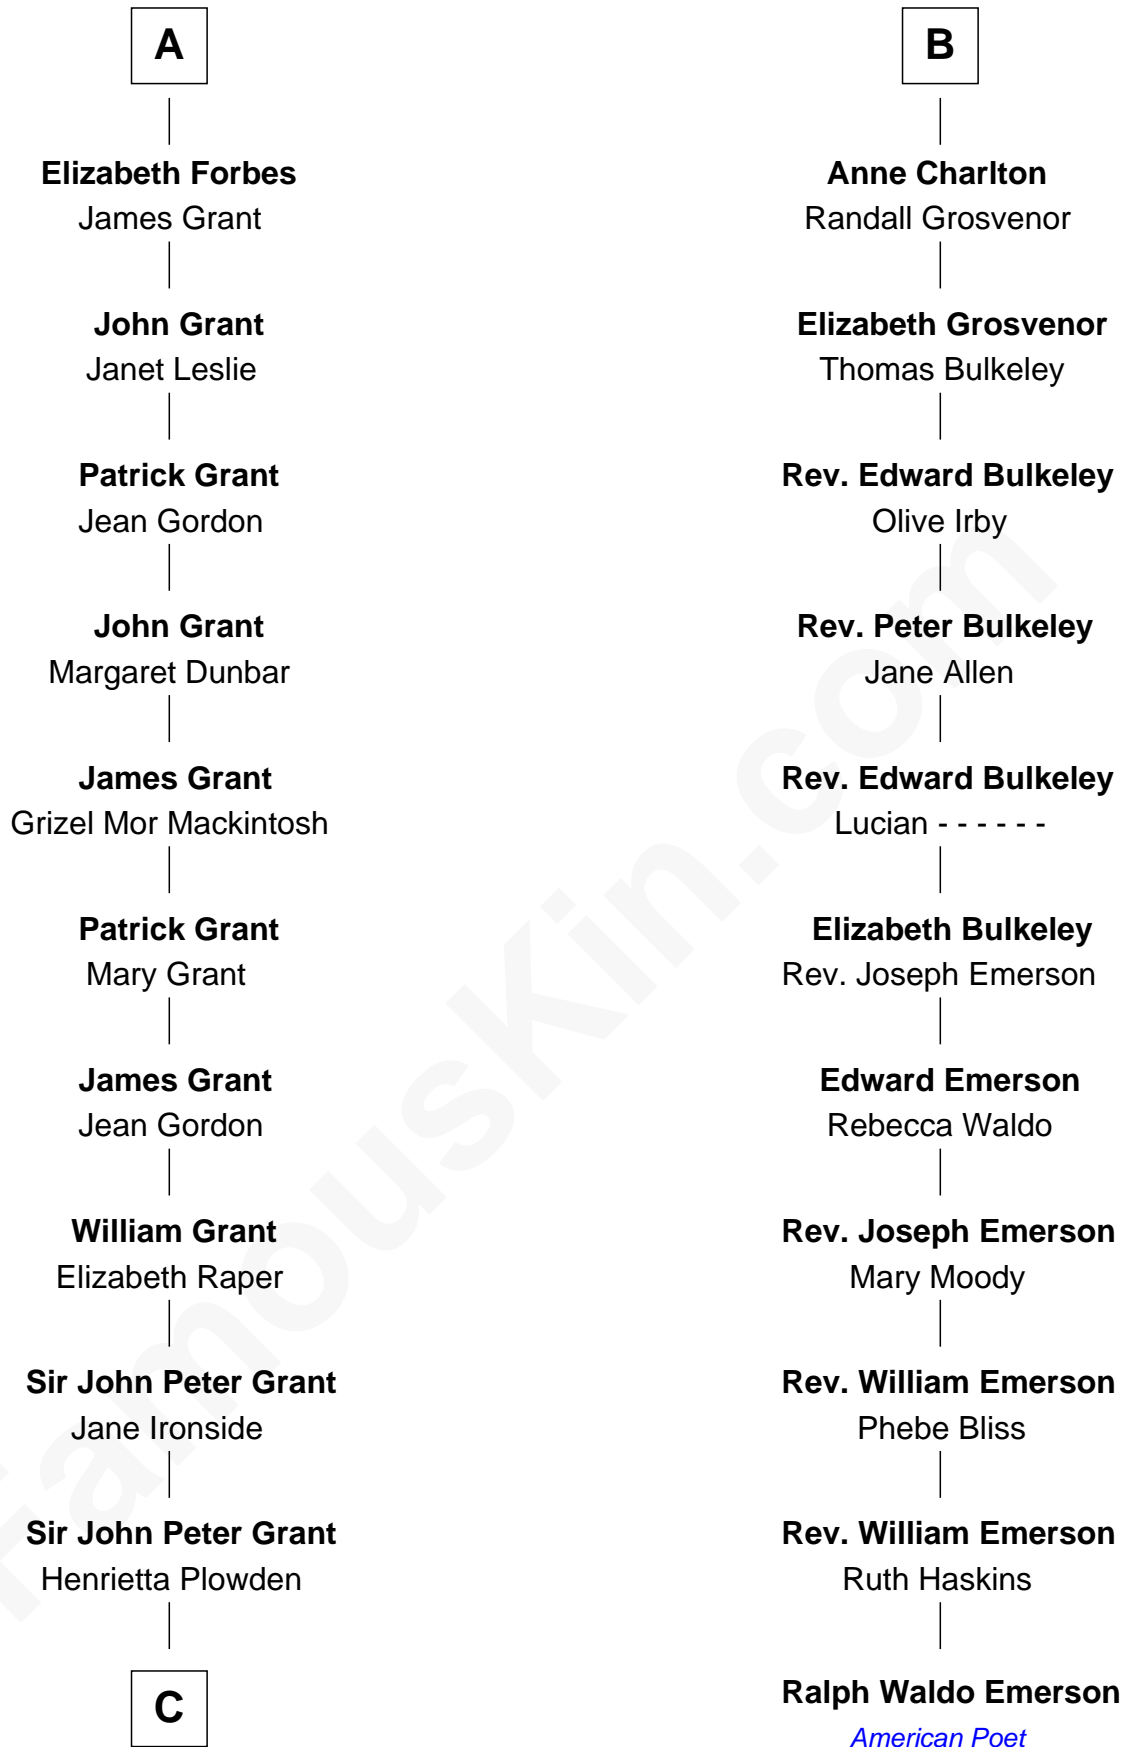

FamousKin.com

Relationship Chart of

Lytton Strachey

Author and Co-Founder of Bloomsbury Group

17th cousin 1 time removed of

Ralph Waldo Emerson
American Poet

C

—
Jane Maria Grant
Sir Richard Strachey

—
Lytton Strachey
British Author

FamousKin.com