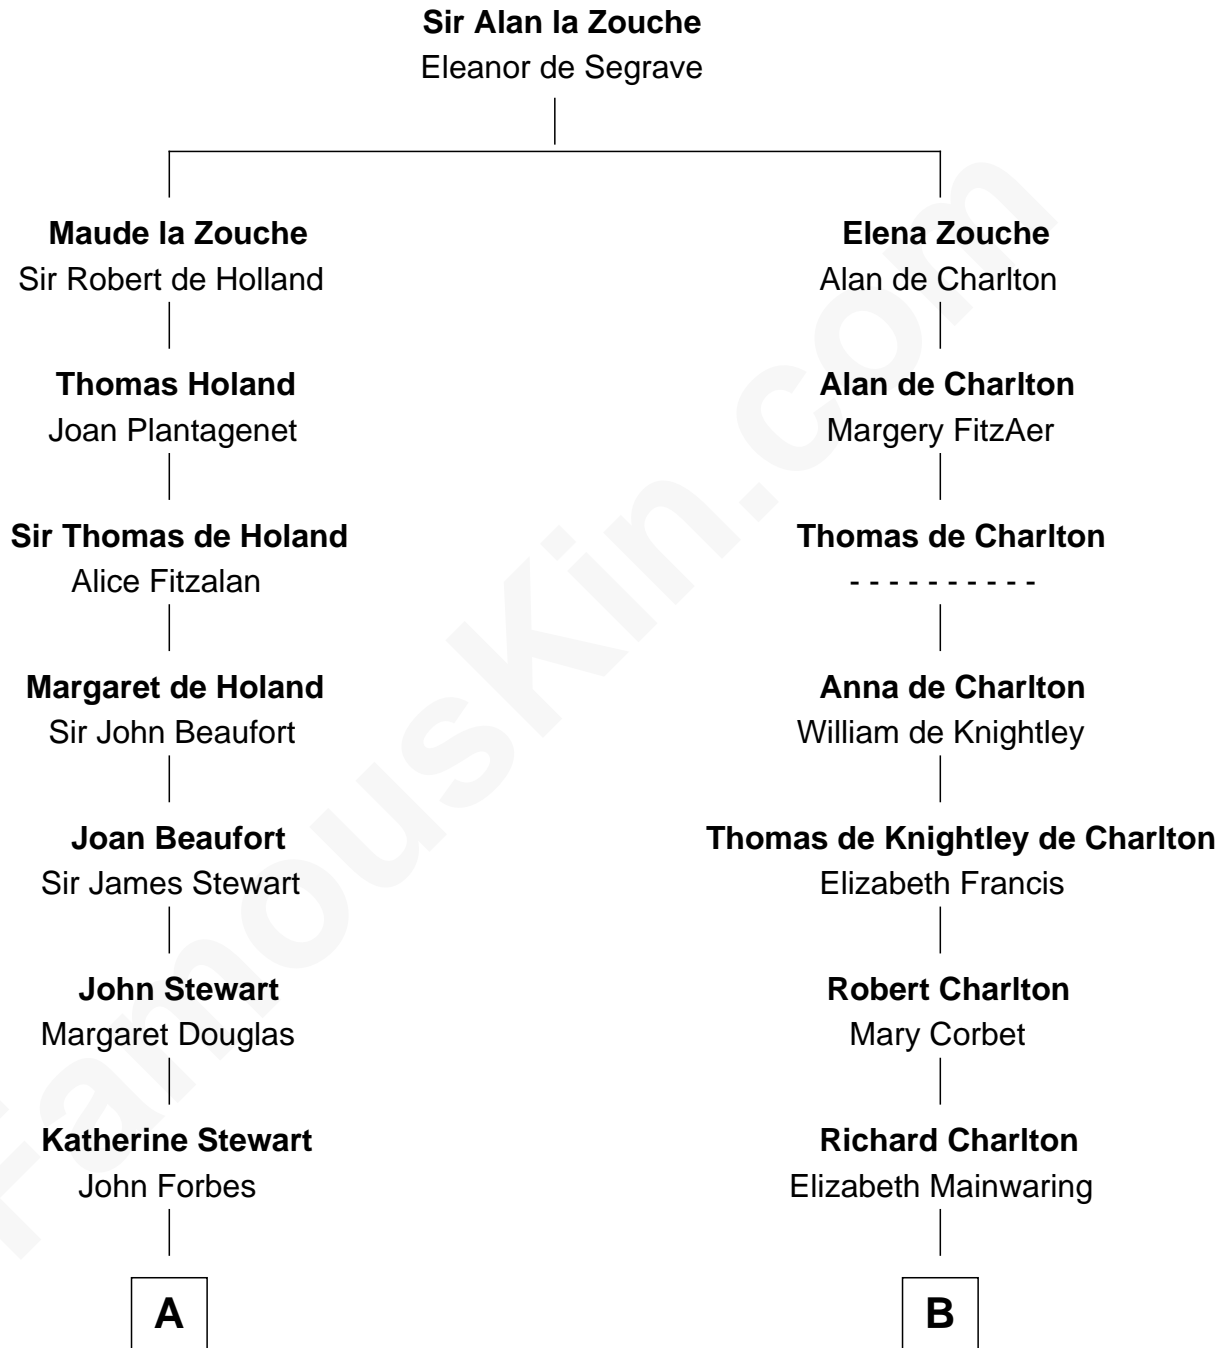

FamousKin.com

Relationship Chart of

Lytton Strachey

Author and Co-Founder of Bloomsbury Group

17th cousin 1 time removed of

Ralph Waldo Emerson
American Poet

C

—
Jane Maria Grant
Sir Richard Strachey

—
Lytton Strachey
British Author

FamousKin.com