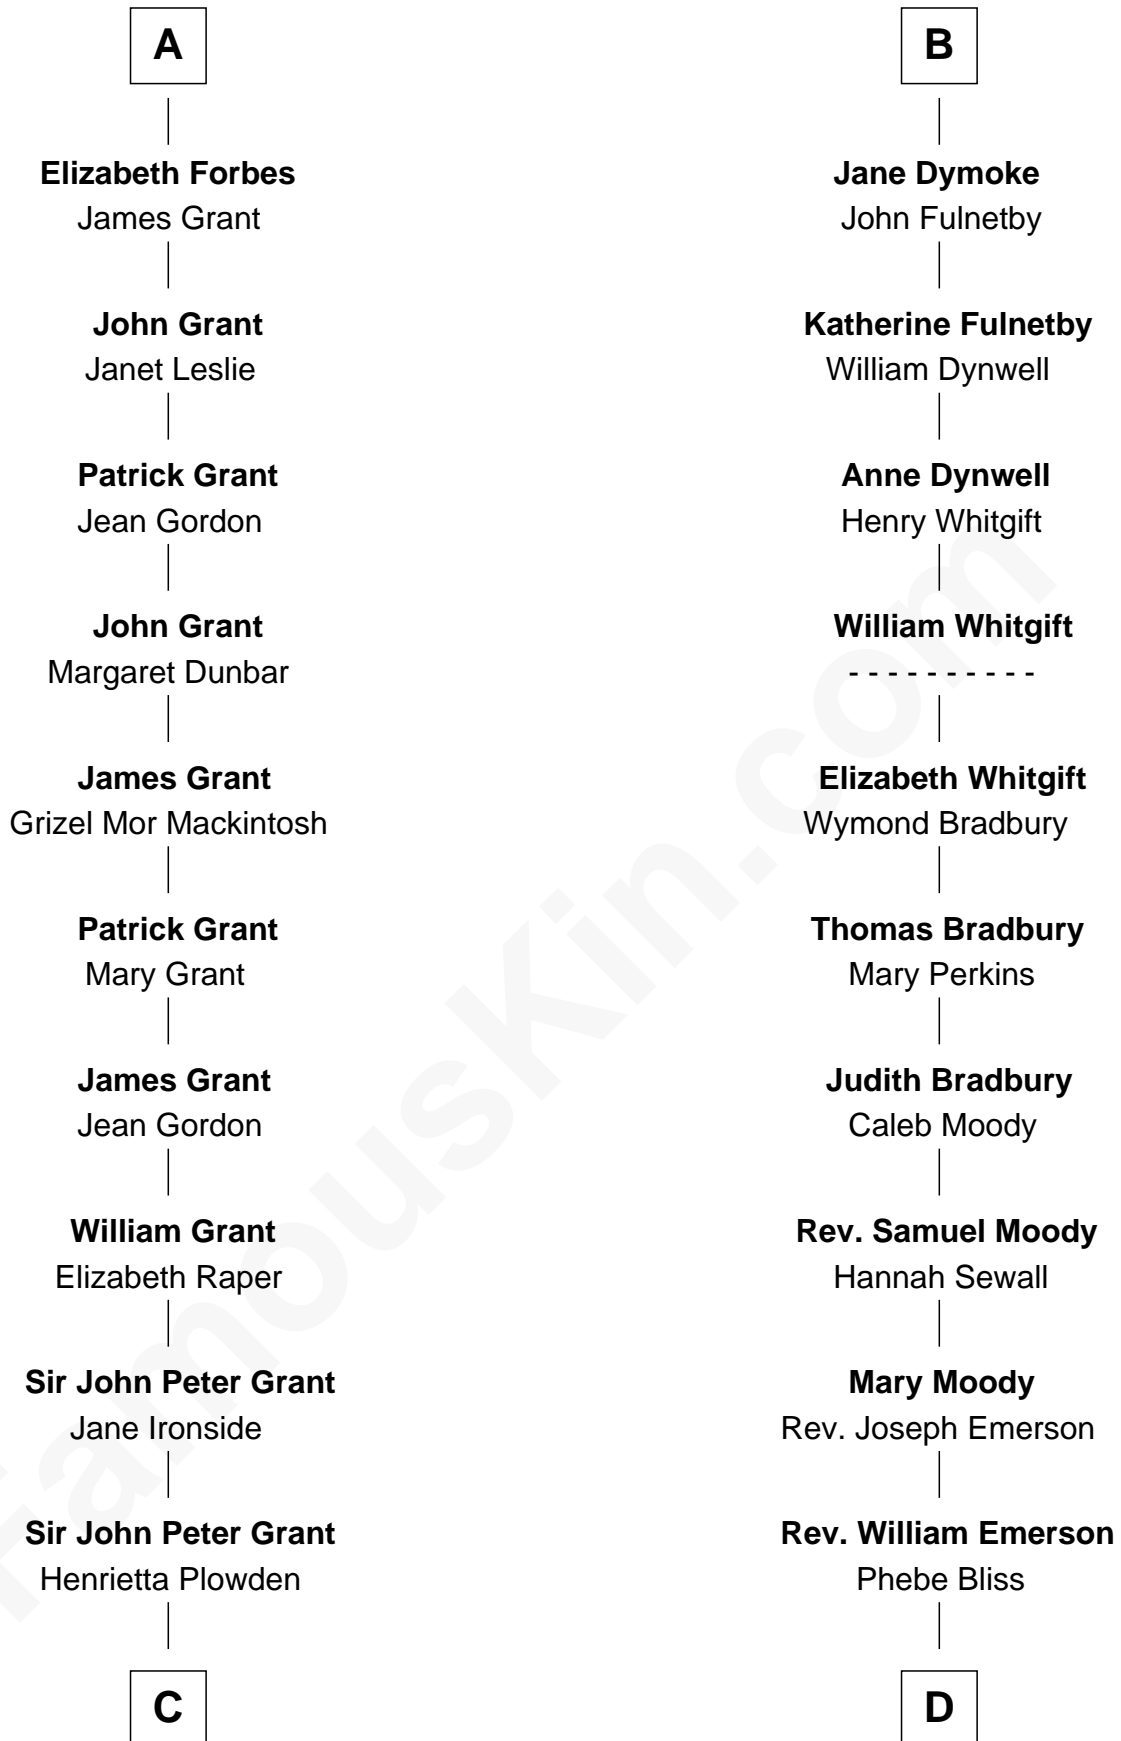

# FamousKin.com

## Relationship Chart of Lytton Strachey

*Author and Co-Founder of Bloomsbury Group*

18th cousin of

**Ralph Waldo Emerson**  
*American Poet*

**C**

**Jane Maria Grant**  
Sir Richard Strachey

**Lytton Strachey**  
*British Author*