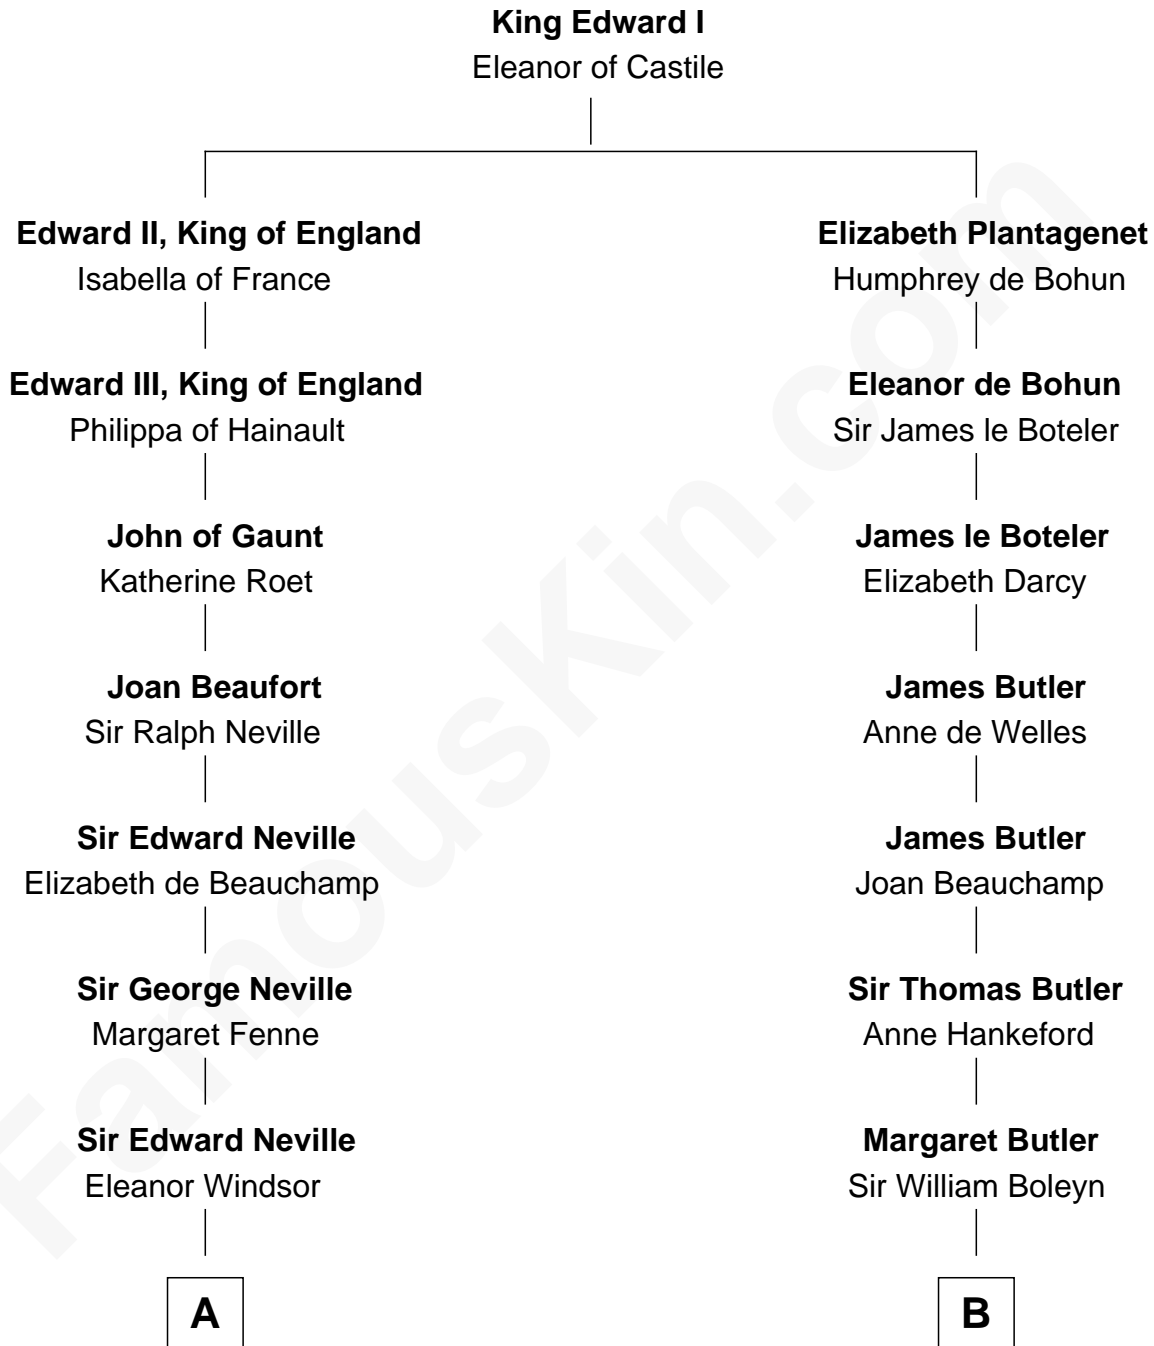

FamousKin.com

Relationship Chart of Lytton Strachey

Author and Co-Founder of Bloomsbury Group

16th cousin 1 time removed of

William Floyd

Signer of the Declaration of Independence

A

Mary Neville
Edward Dynley

Dorothy Dynley
Richard Davys

Katherine Davys
Edmond Maskelyne

Neville Maskelyne
Jane Norden

William Maskelyne
Jane Best

Neville Maskelyne
Anne Bath

Alice Maskelyne
John Kelsall

Jane Kelsall
Sir Henry Strachey