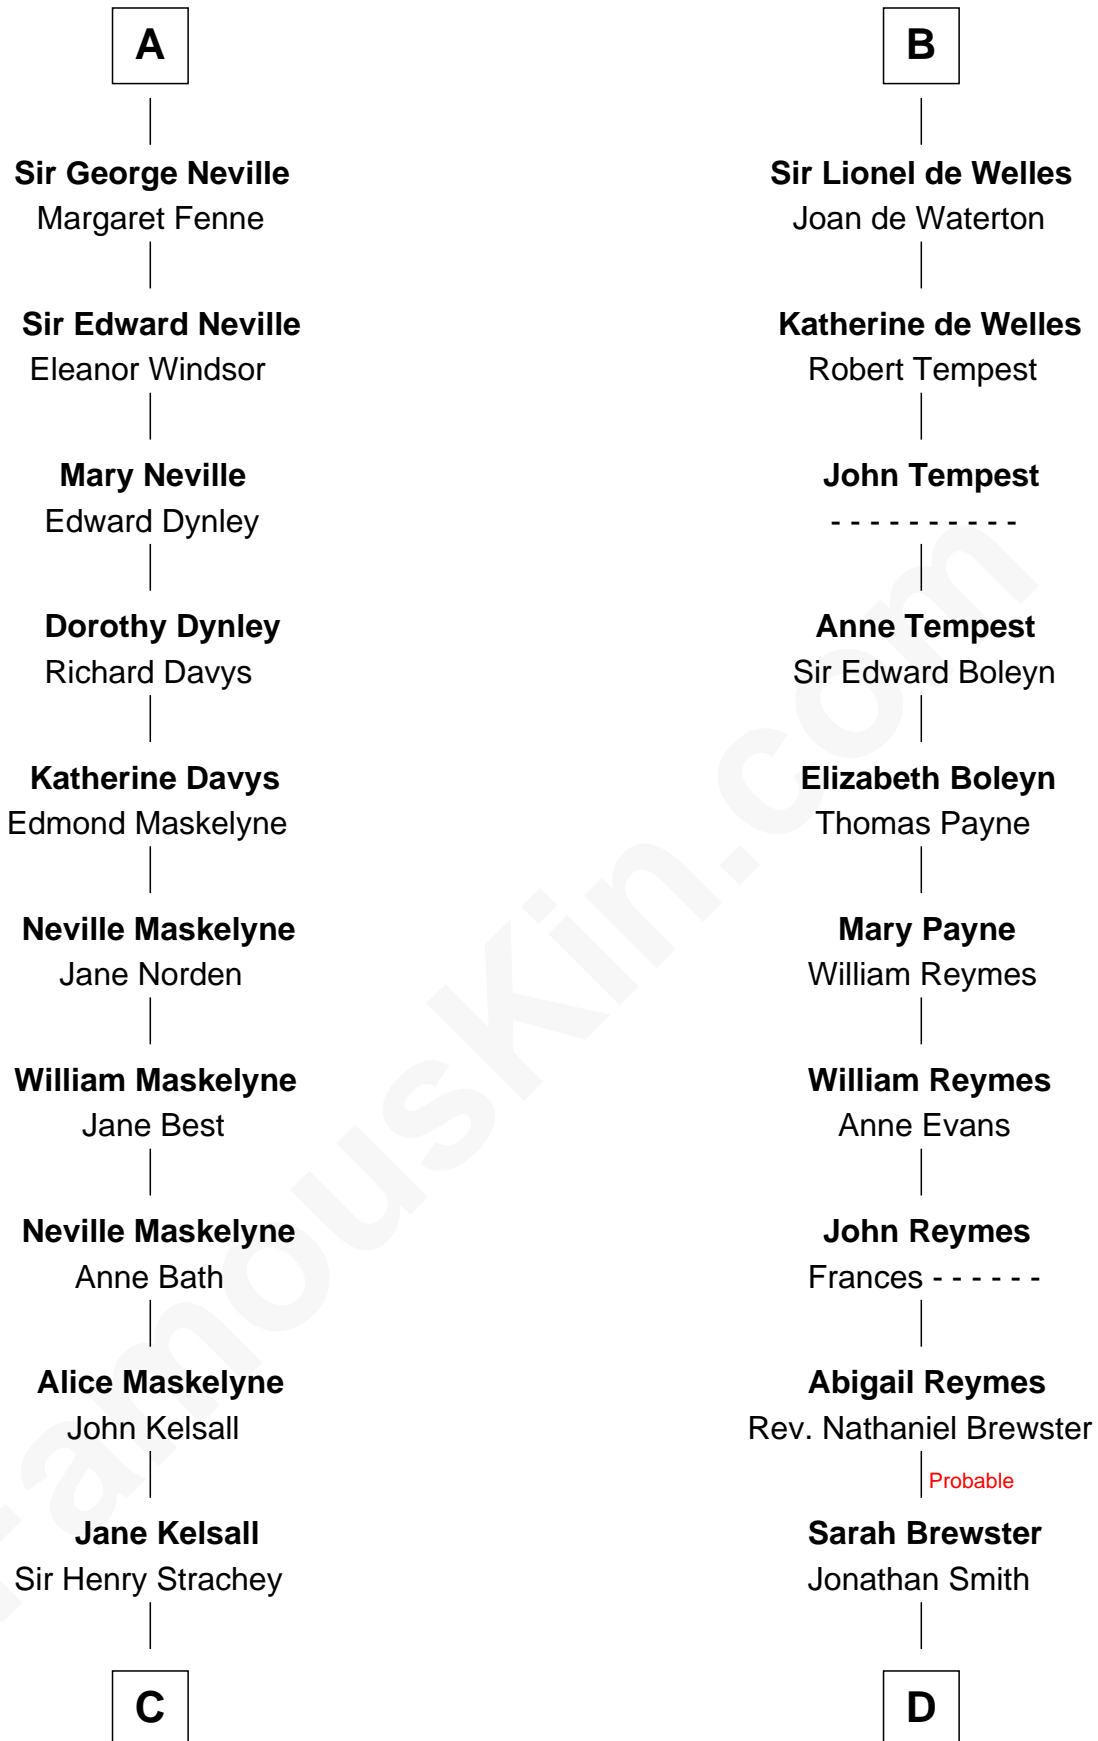

## Relationship Chart of

### Lytton Strachey

*Author and Co-Founder of Bloomsbury Group*

19th cousin of

### William Floyd

*Signer of the Declaration of Independence*

**C**

**Edward Strachey**  
Julia Woodburn Kirkpatrick

**Sir Richard Strachey**  
Jane Maria Grant

**Lytton Strachey**  
*British Author*

**D**

**Jonathan Smith**  
Elizabeth Platt