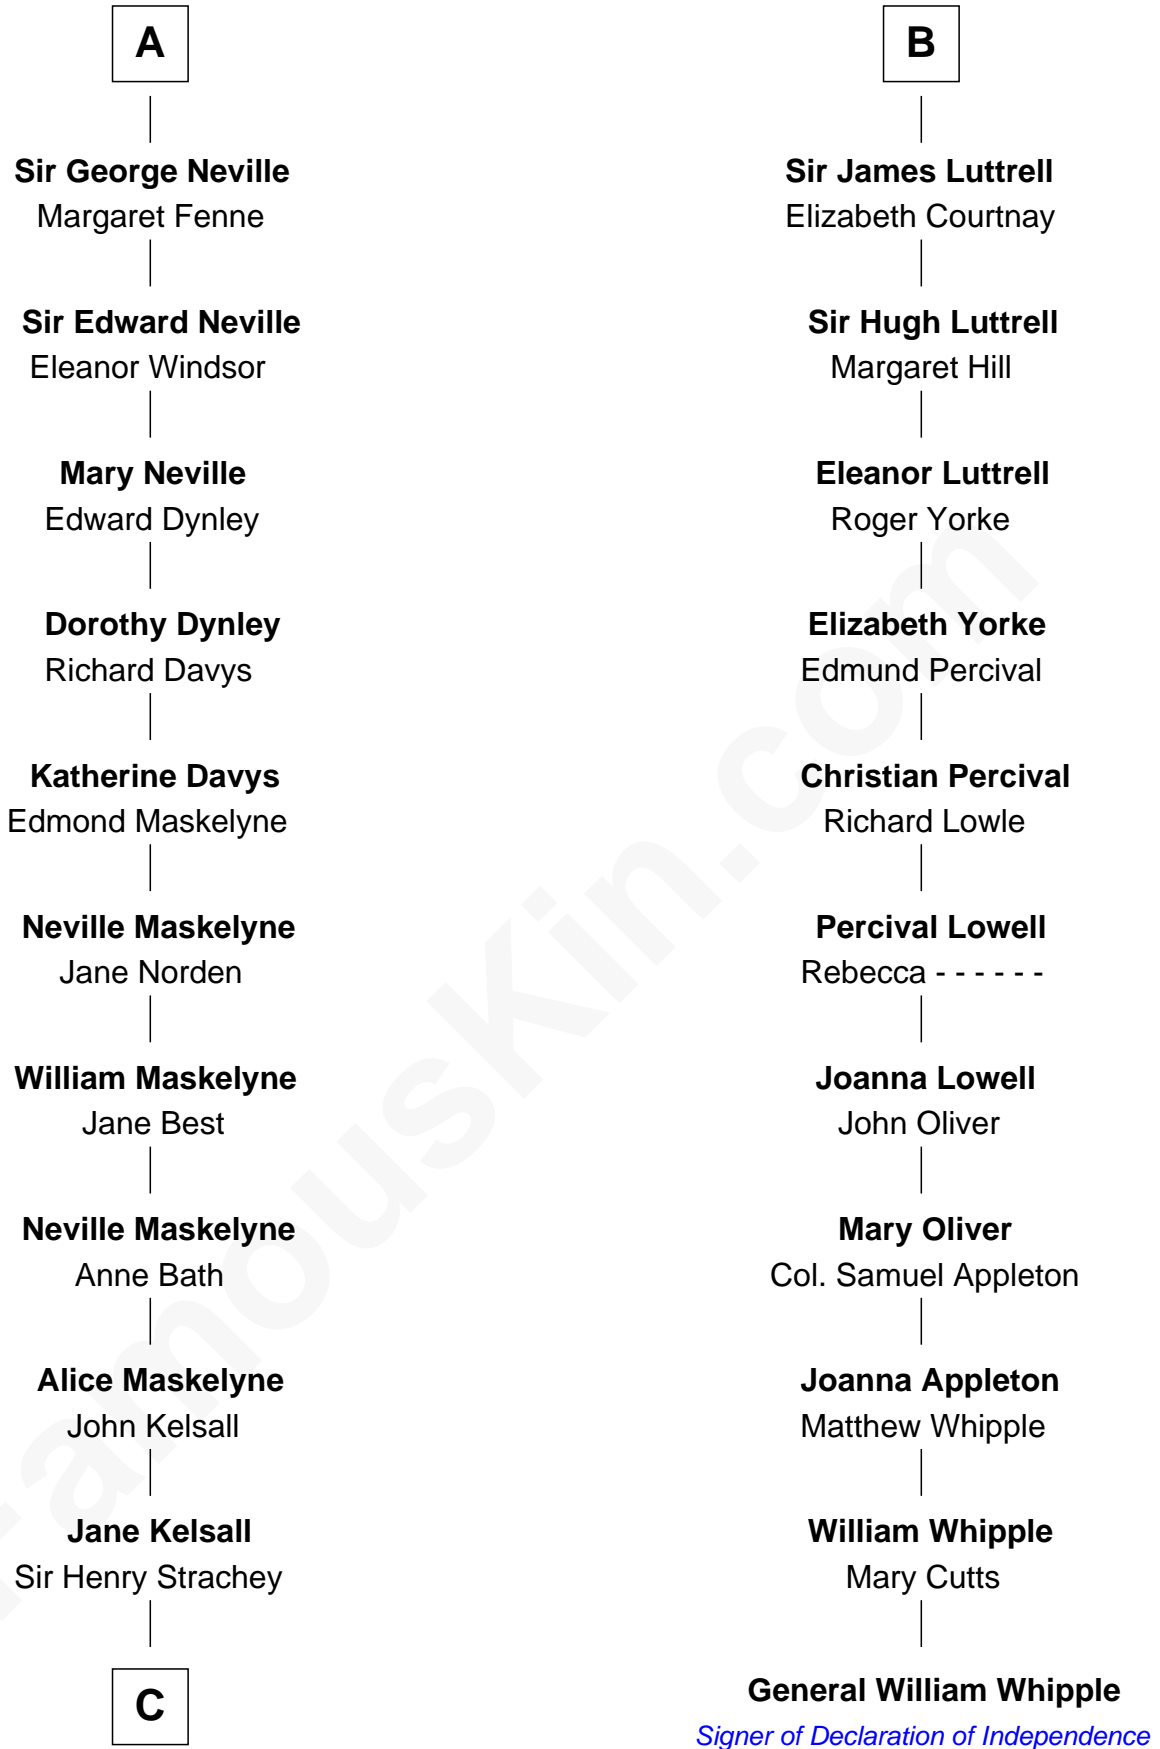

## Relationship Chart of

### General William Whipple

Signer of the Declaration of Independence

**William de Braiose**

Eva Marshal

**C**

—  
**Edward Strachey**  
Julia Woodburn Kirkpatrick

—  
**Sir Richard Strachey**  
Jane Maria Grant