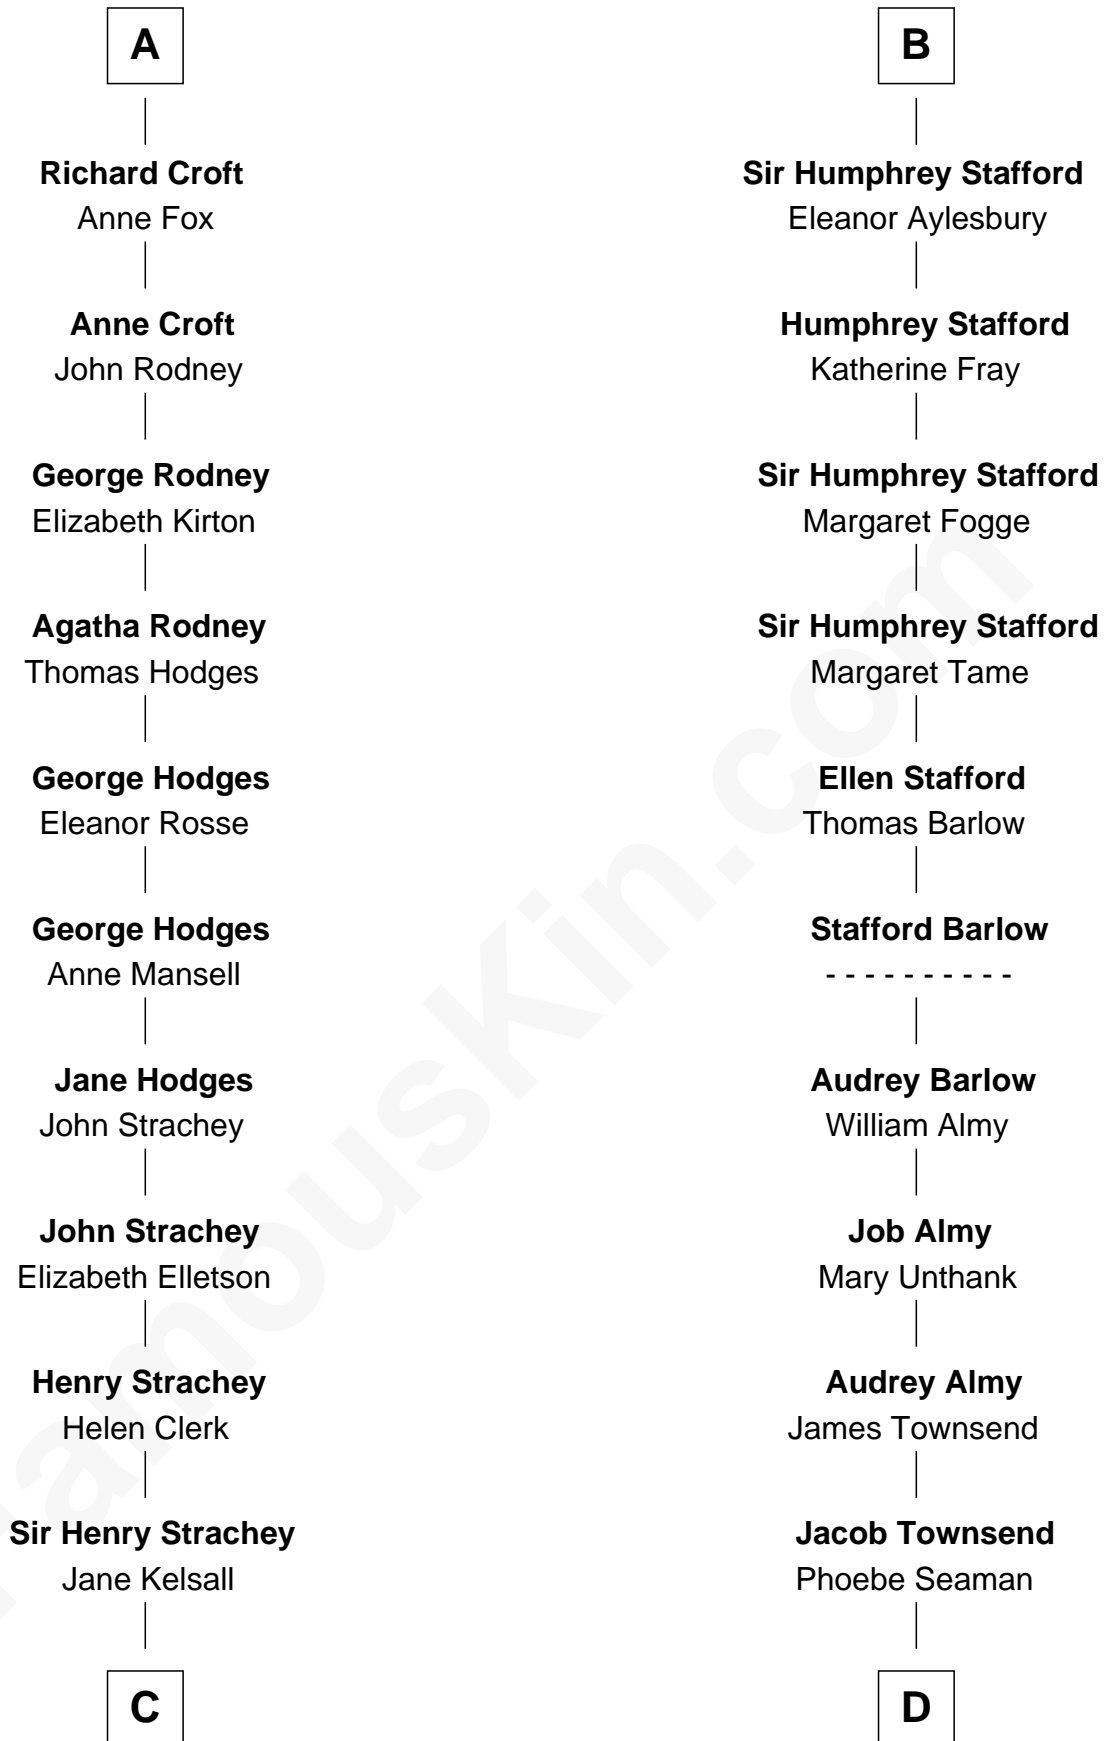

FamousKin.com

Relationship Chart of

Lytton Strachey

Author and Co-Founder of Bloomsbury Group

18th cousin 1 time removed of

Robert Townsend

Member of the Culper Spy Ring during the American Revolution

Sir Roger de Somery
Nichole d'Aubenev

C

Edward Strachey
Julia Woodburn Kirkpatrick

Sir Richard Strachey
Jane Maria Grant

Lytton Strachey
British Author

D

Samuel Townsend
Sarah Stoddard

Robert Townsend
Spy known as "Culper Jr."

FamousKin.com