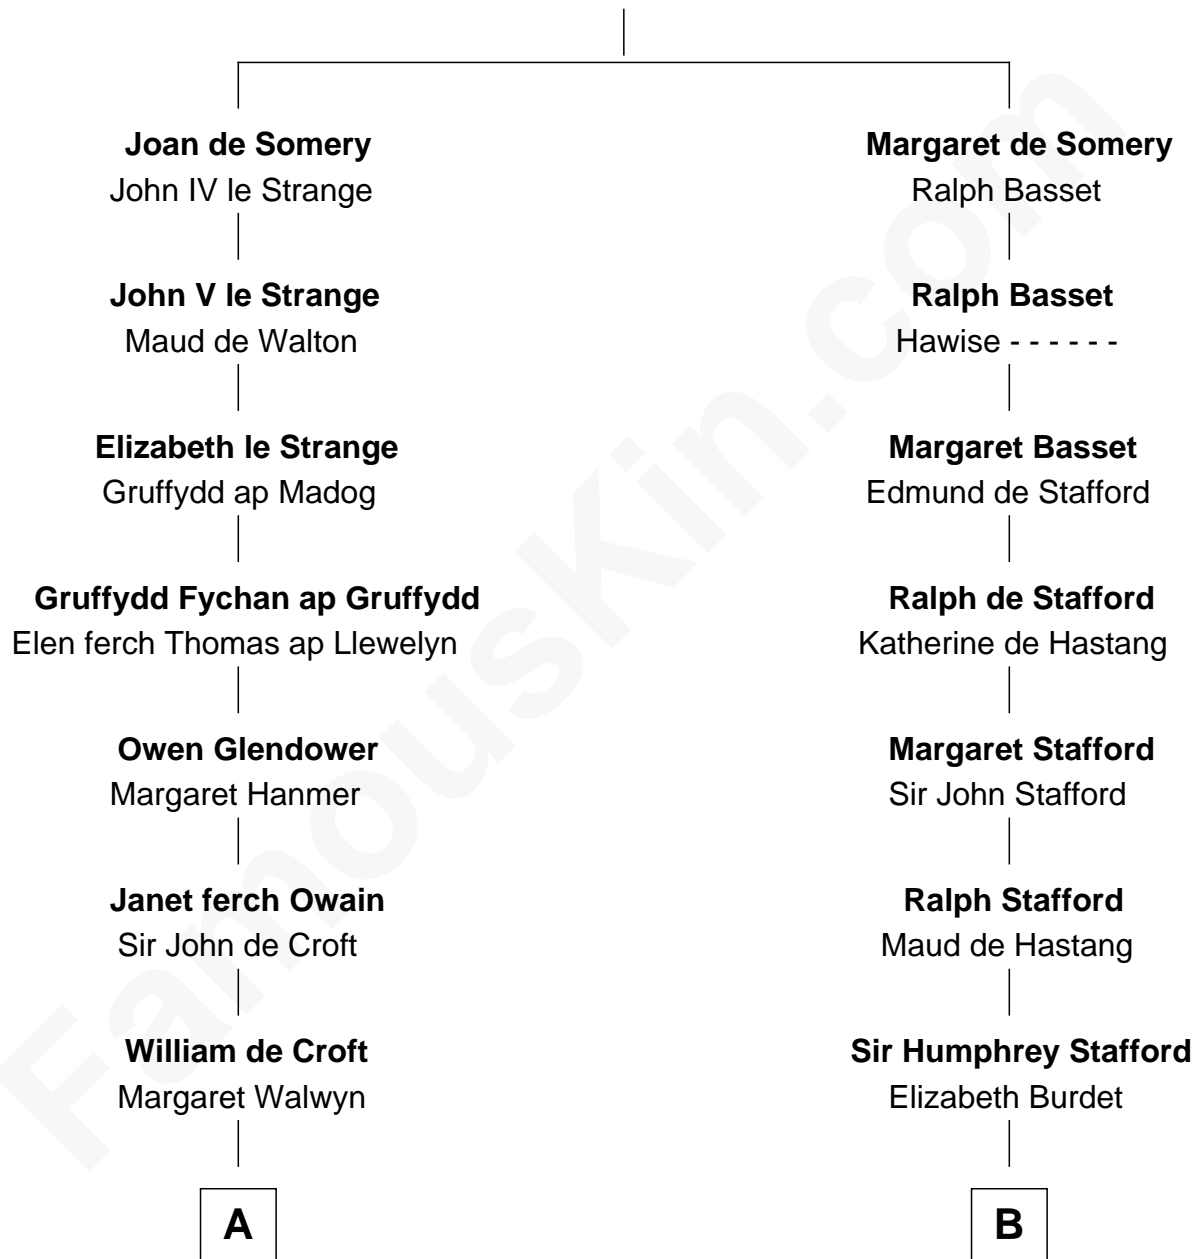

FamousKin.com

Relationship Chart of

Lytton Strachey

Author and Co-Founder of Bloomsbury Group

18th cousin 1 time removed of

Robert Townsend

Member of the Culper Spy Ring during the American Revolution

Sir Roger de Somery
Nichole d'Aubenev

C

Edward Strachey
Julia Woodburn Kirkpatrick

Sir Richard Strachey
Jane Maria Grant

Lytton Strachey
British Author

D

Samuel Townsend
Sarah Stoddard

Robert Townsend
Spy known as "Culper Jr."

FamousKin.com