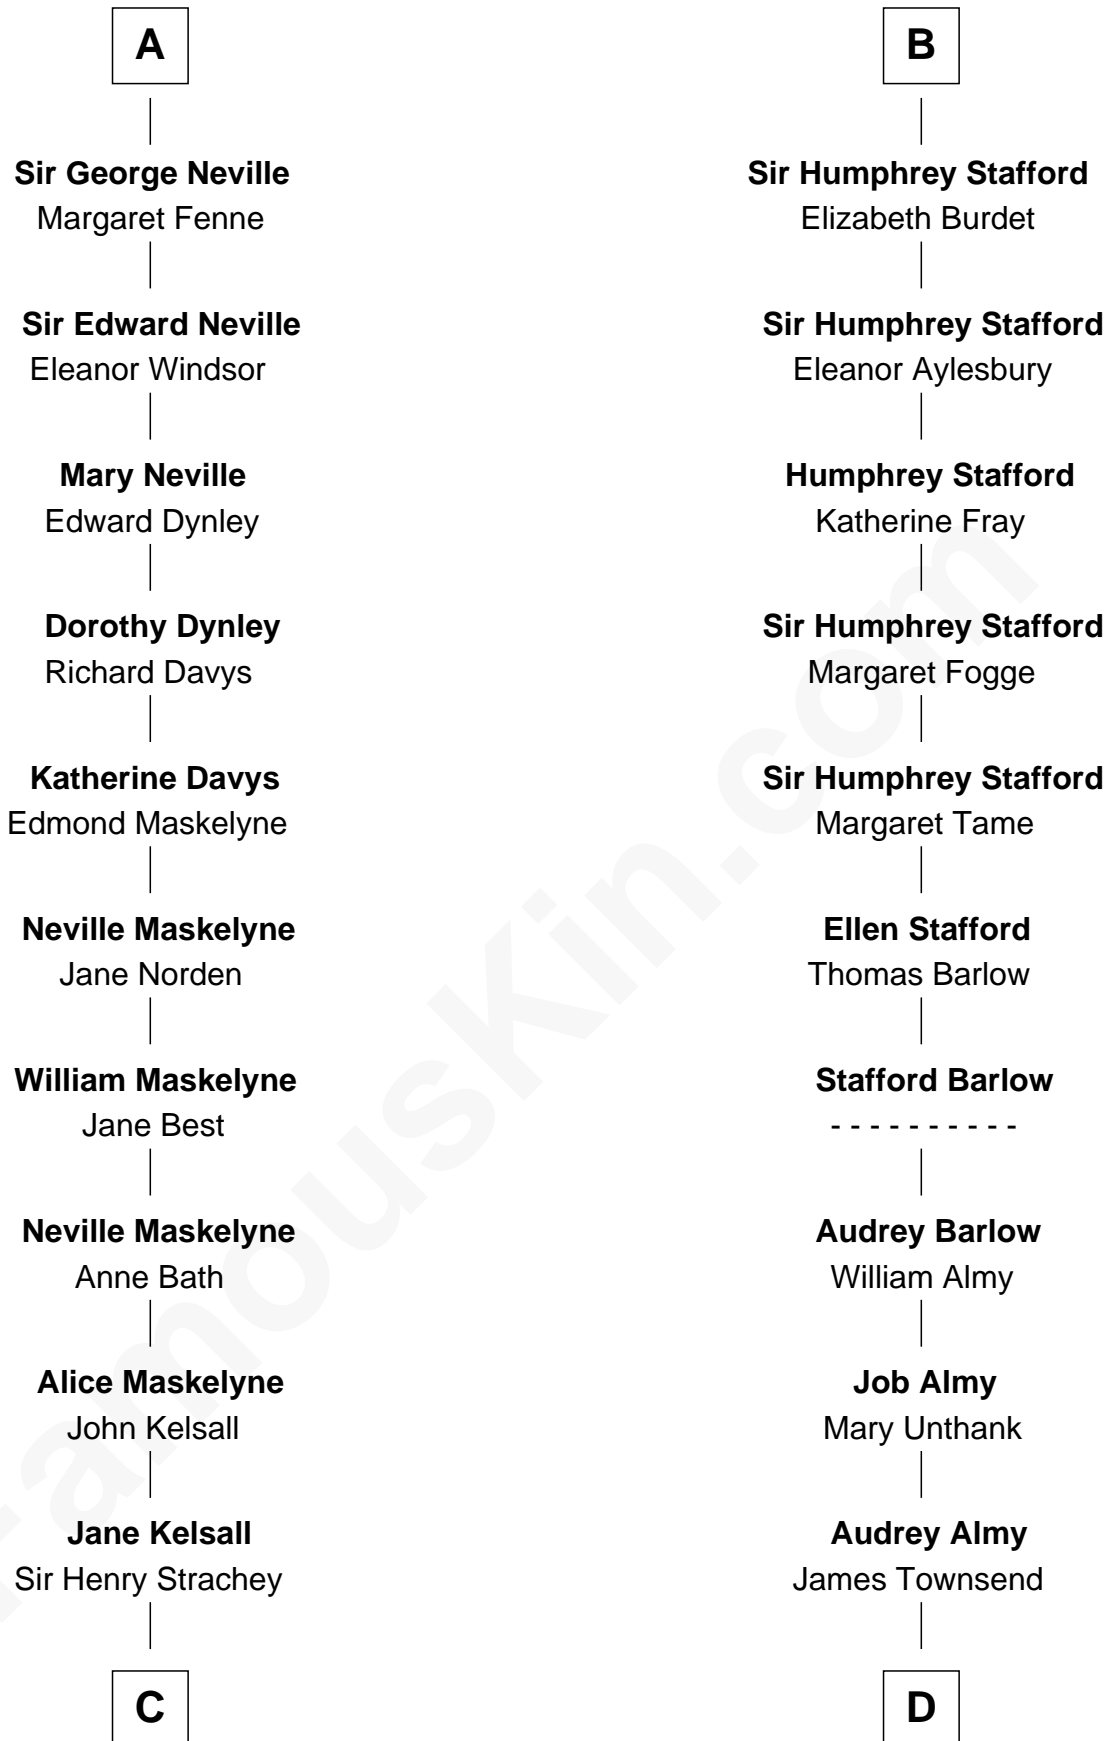

## Relationship Chart of

### Robert Townsend

Member of the Culper Spy Ring during the American Revolution

**C**

**Edward Strachey**  
Julia Woodburn Kirkpatrick

**Sir Richard Strachey**  
Jane Maria Grant

**Lytton Strachey**  
*British Author*