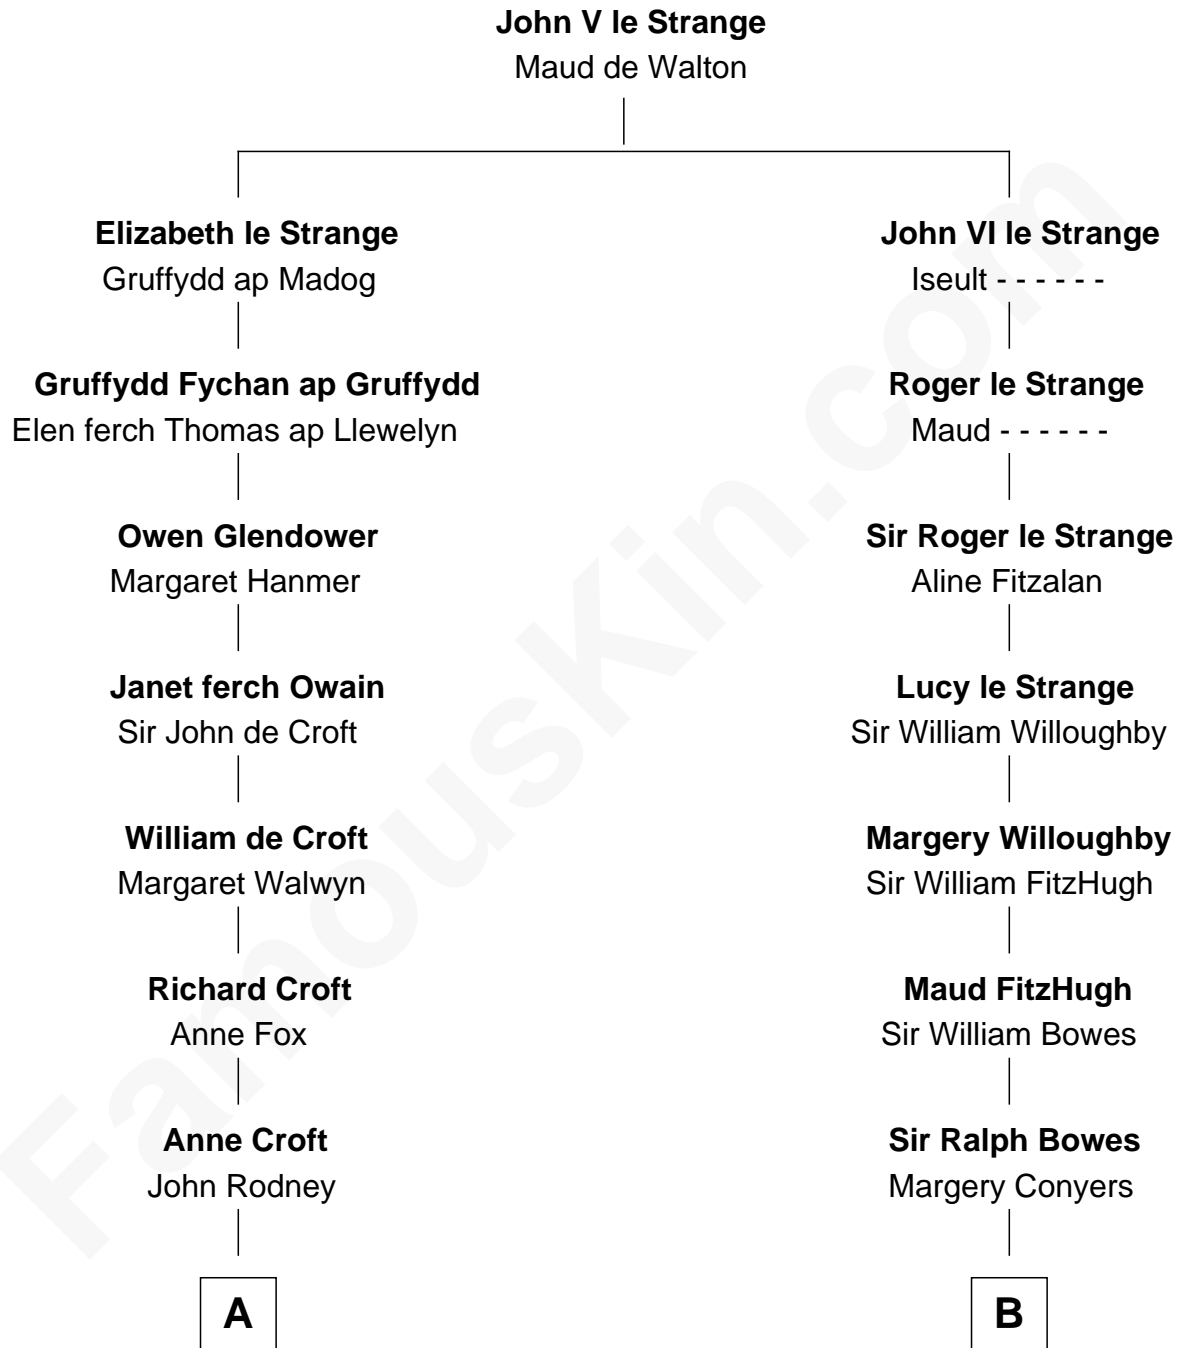

FamousKin.com

Relationship Chart of

Lytton Strachey

Author and Co-Founder of Bloomsbury Group

17th cousin 4 times removed of

Sandra Day O'Connor

First Female U.S. Supreme Court Justice

C

Lettice Carlyle Cobb

Luke Day

Hollis Day

Eliza L. Flanders

Henry Clay Day

Alice Edith Hilton

Henry R. Day

Ada Mae Wilkey