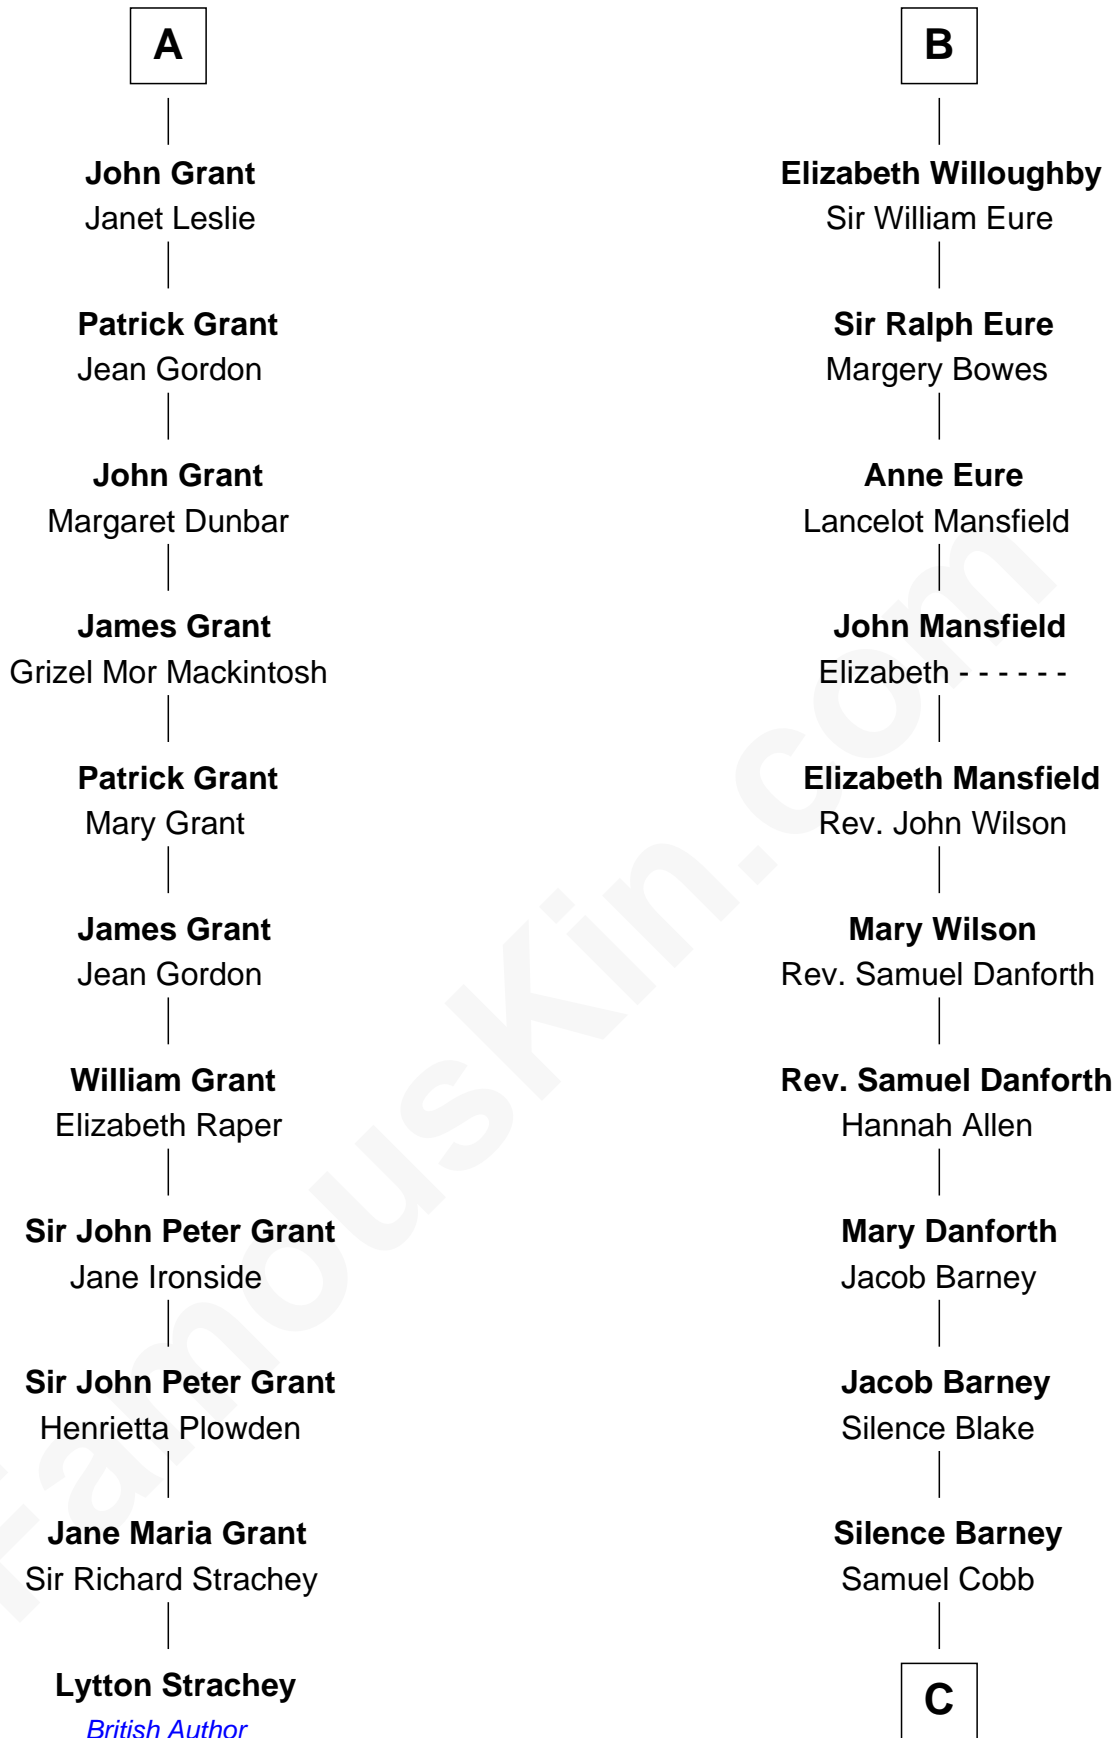

FamousKin.com

Relationship Chart of

Lytton Strachey

Author and Co-Founder of Bloomsbury Group

17th cousin 4 times removed of

Sandra Day O'Connor

First Female U.S. Supreme Court Justice

C

Lettice Carlyle Cobb

Luke Day

Hollis Day

Eliza L. Flanders

Henry Clay Day

Alice Edith Hilton

Henry R. Day

Ada Mae Wilkey