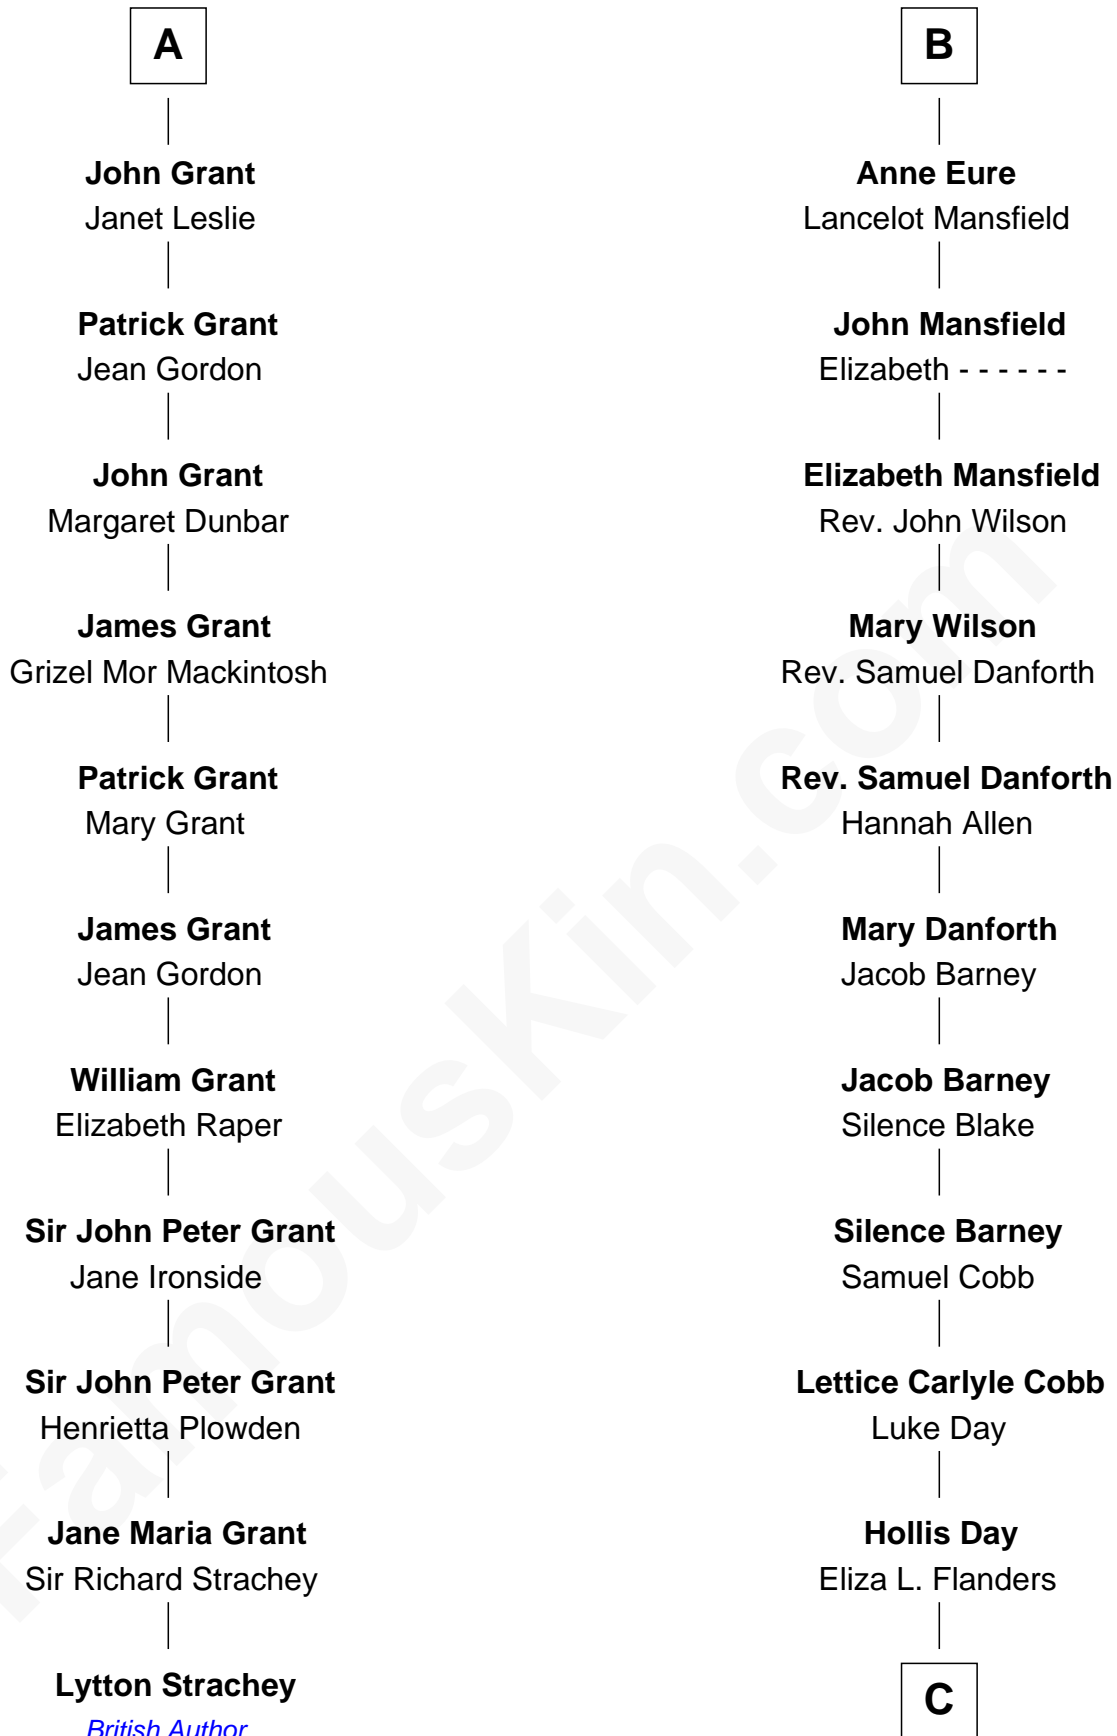

### Sandra Day O'Connor

*First Female U.S. Supreme Court Justice*

**Edmund Fitzalan**  
Alice de Warenne

**Richard Fitzalan**  
Eleanor Plantagenet

**Aline Fitzalan**  
Sir Roger le Strange

**Alice Fitzalan**  
Sir Thomas de Holand

**Lucy le Strange**  
Sir William Willoughby

**Margaret de Holand**  
Sir John Beaufort

**Margery Willoughby**  
Sir William FitzHugh

**Joan Beaufort**  
Sir James Stewart

**Maud FitzHugh**  
Sir William Bowes

**John Stewart**  
Margaret Douglas

**Sir Ralph Bowes**  
Margery Conyers

**Katherine Stewart**  
John Forbes

**Sir Ralph Bowes**  
Elizabeth Clifford

**Elizabeth Forbes**  
James Grant

**Margery Bowes**  
Sir Ralph Eure

**A**

**B**

**C**

Henry Clay Day  
Alice Edith Hilton

Henry R. Day  
Ada Mae Wilkey

Sandra Day O'Connor  
*U.S. Supreme Court Justice*

FamousKin.com