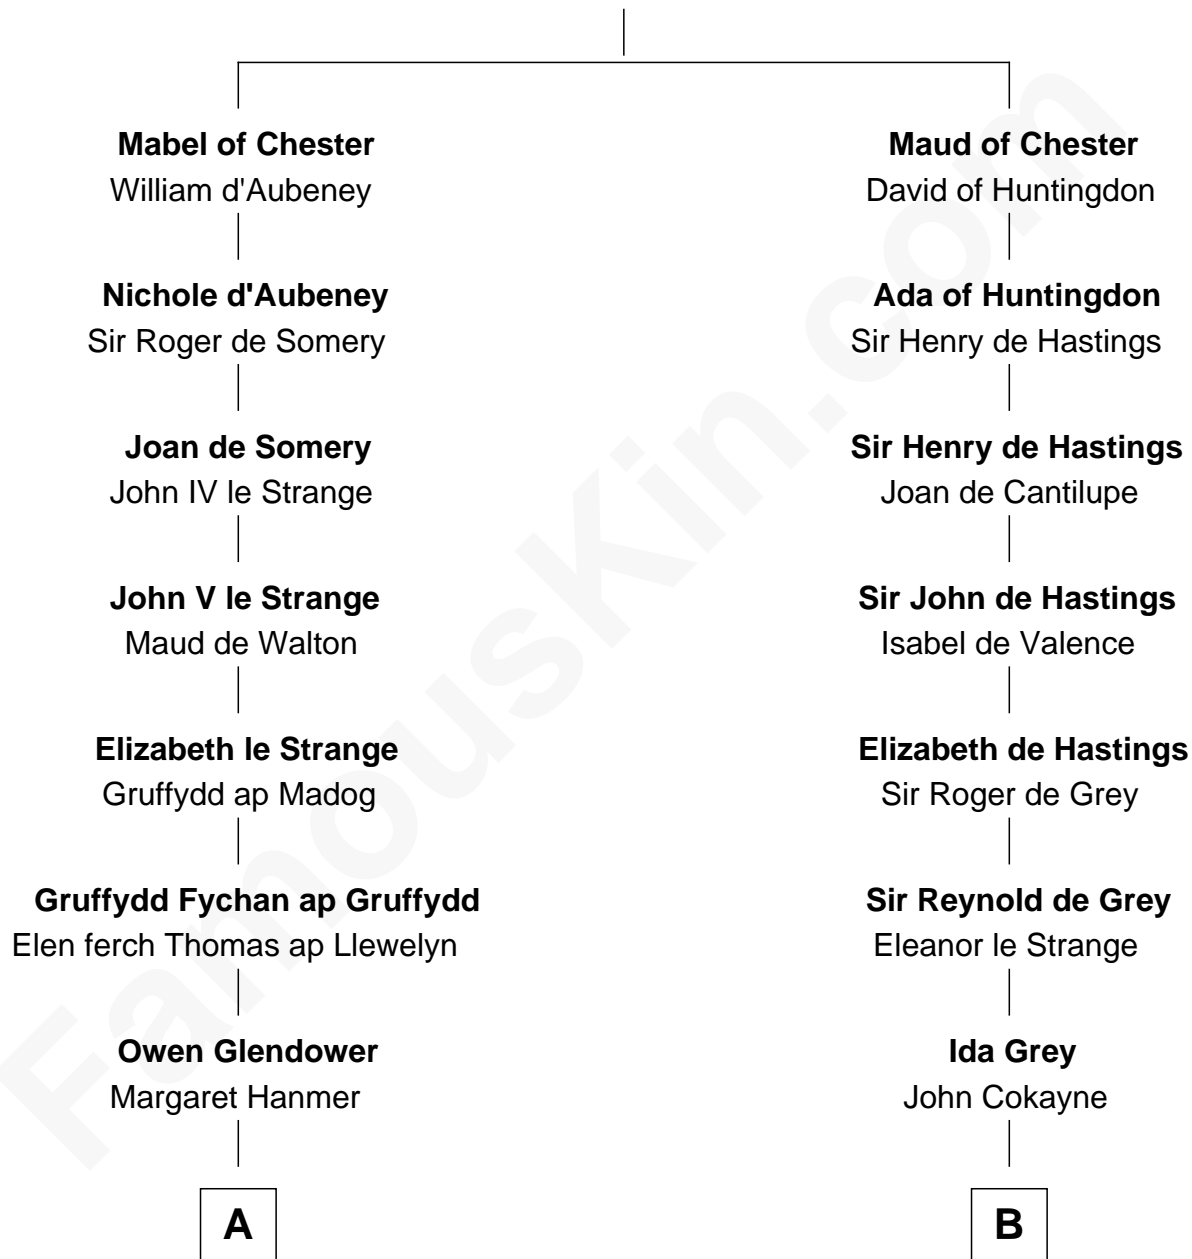

FamousKin.com

Relationship Chart of Lytton Strachey

Author and Co-Founder of Bloomsbury Group

17th cousin 4 times removed of

Caesar Rodney

Signer of the Declaration of Independence

Bertrade de Montfort

Hugh de Kevelioc

C

Henry Strachey

Helen Clerk

Sir Henry Strachey

Jane Kelsall

Edward Strachey

Julia Woodburn Kirkpatrick

Sir Richard Strachey