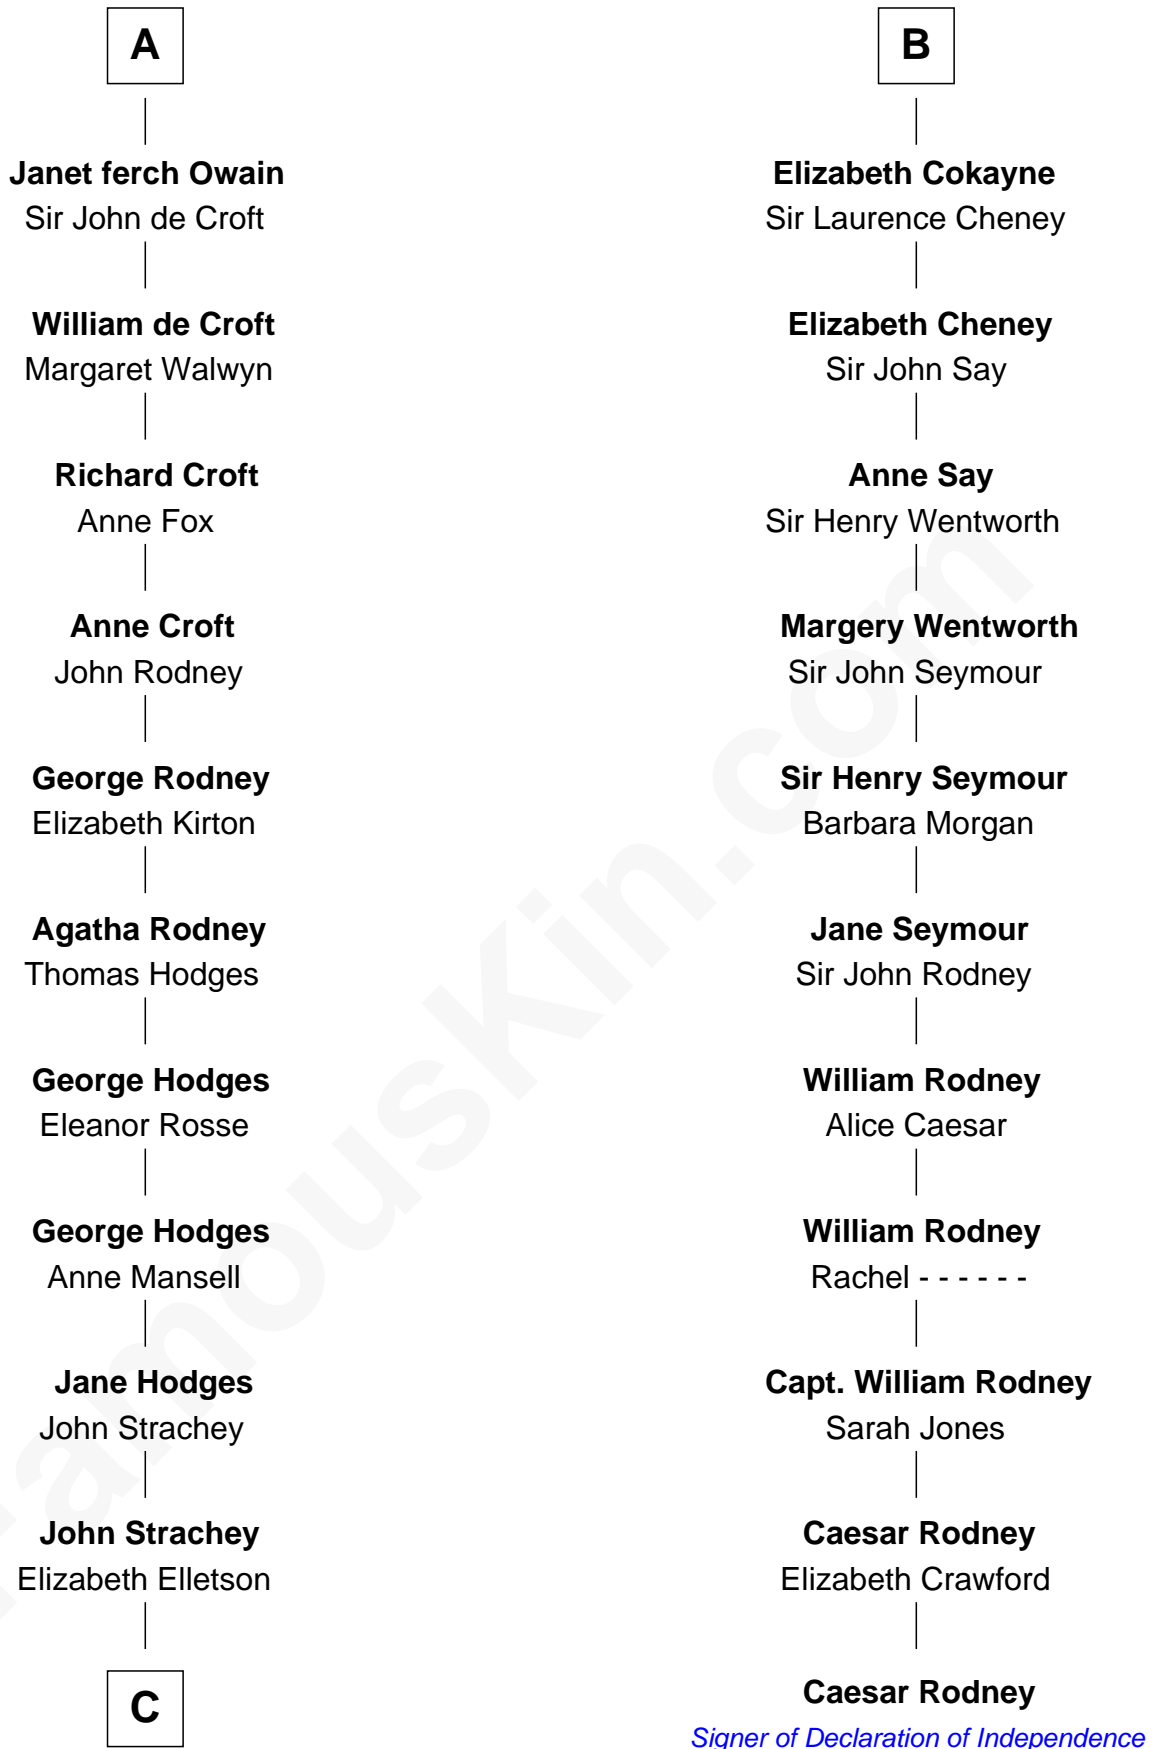

FamousKin.com

Relationship Chart of Lytton Strachey

Author and Co-Founder of Bloomsbury Group

17th cousin 4 times removed of

Caesar Rodney

Signer of the Declaration of Independence

Bertrade de Montfort

Hugh de Kevelioc

C

Henry Strachey

Helen Clerk

Sir Henry Strachey

Jane Kelsall

Edward Strachey

Julia Woodburn Kirkpatrick

Sir Richard Strachey