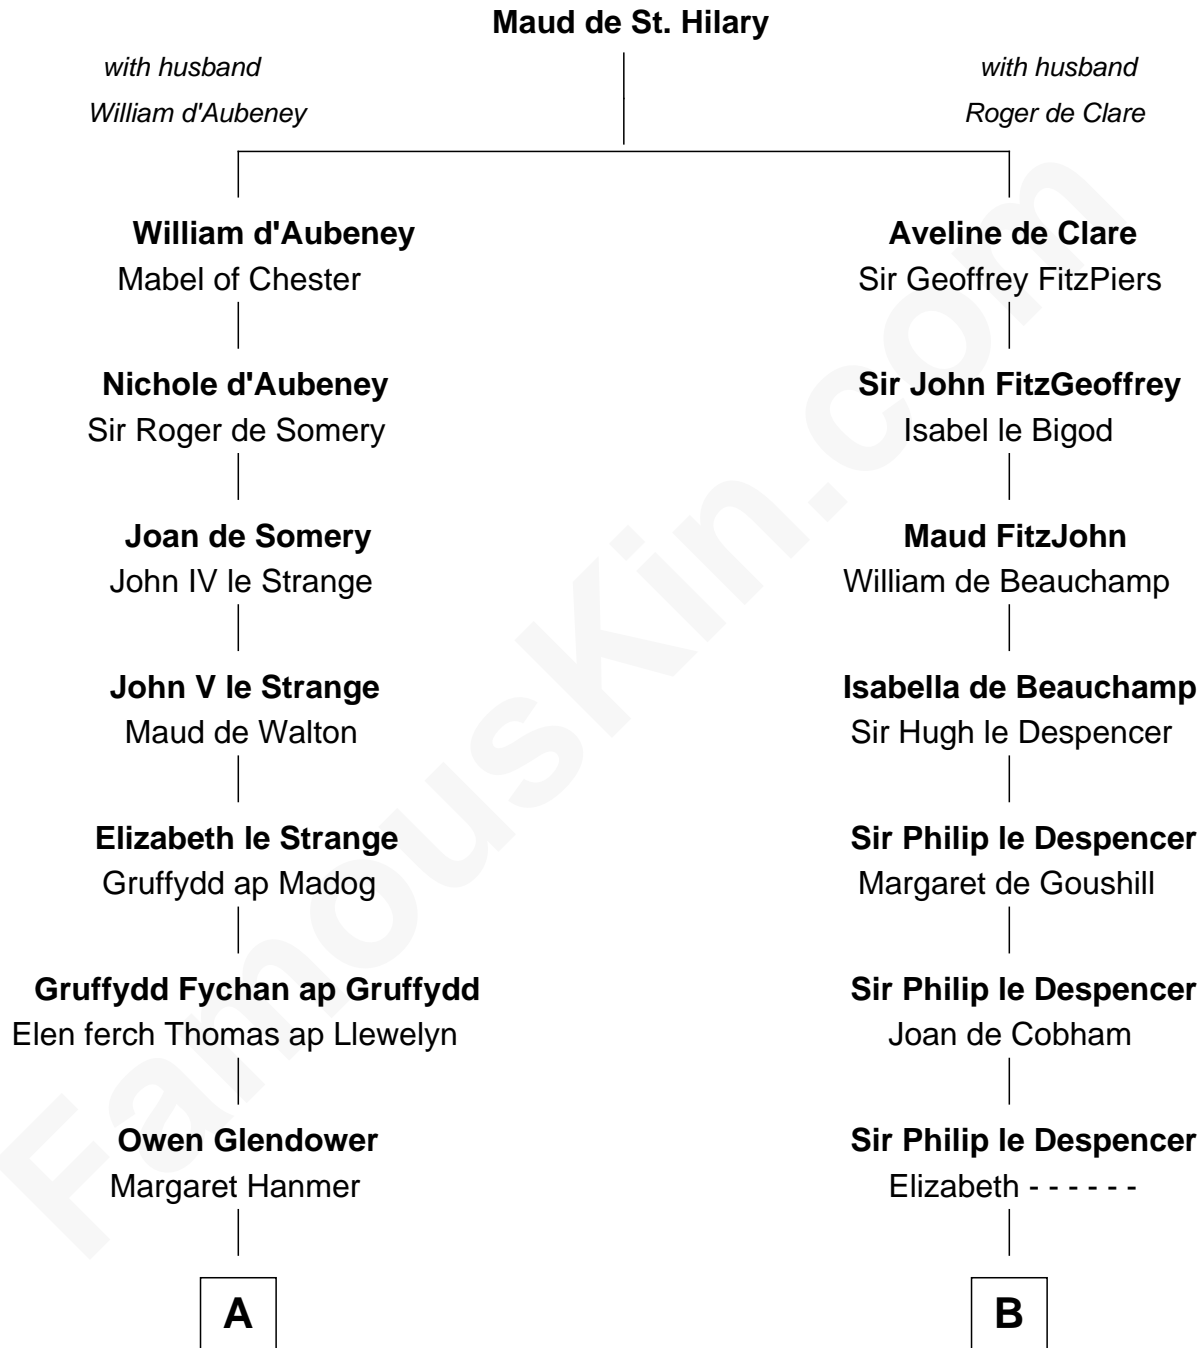

FamousKin.com

Relationship Chart of Lytton Strachey

Author and Co-Founder of Bloomsbury Group

18th cousin 3 times removed of

Caesar Rodney

Signer of the Declaration of Independence

C

Henry Strachey

Helen Clerk

Sir Henry Strachey

Jane Kelsall

Edward Strachey

Julia Woodburn Kirkpatrick

Sir Richard Strachey

Jane Maria Grant

Lytton Strachey