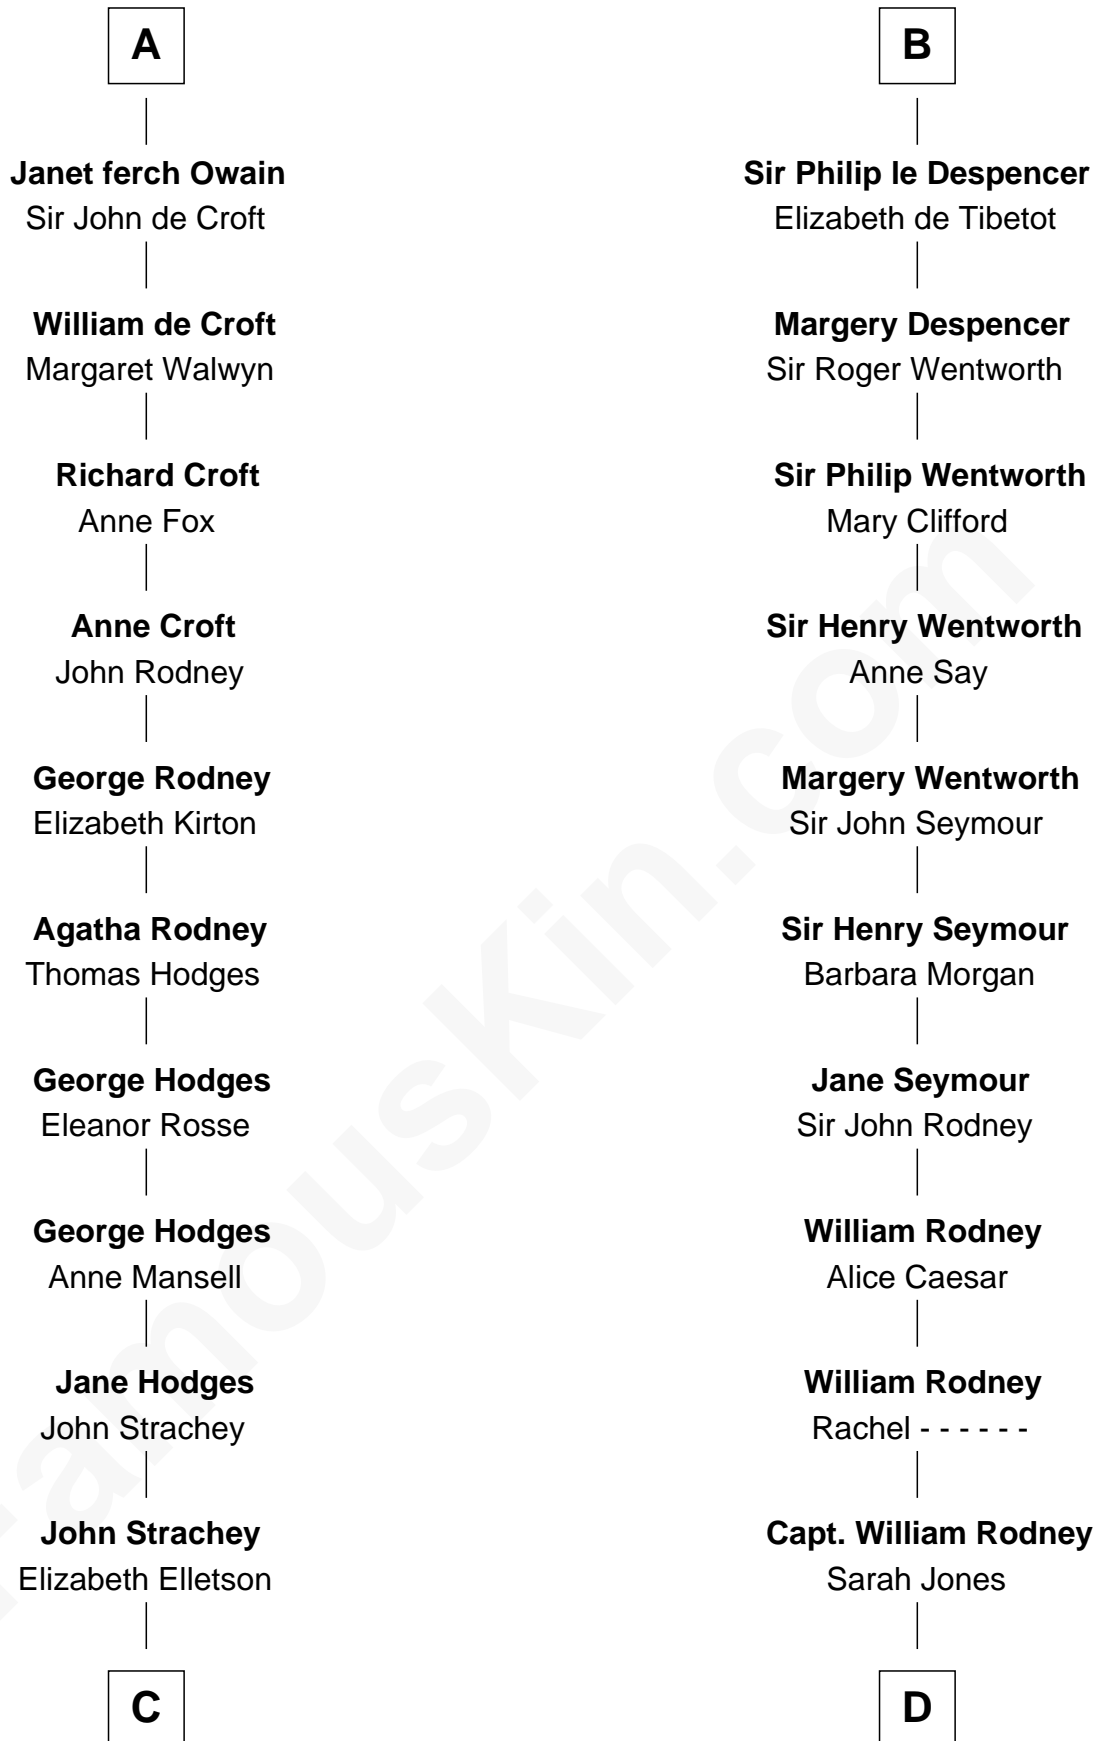

FamousKin.com

Relationship Chart of Lytton Strachey

Author and Co-Founder of Bloomsbury Group

18th cousin 3 times removed of

Caesar Rodney

Signer of the Declaration of Independence

C

Henry Strachey

Helen Clerk

Sir Henry Strachey

Jane Kelsall

Edward Strachey

Julia Woodburn Kirkpatrick

Sir Richard Strachey

Jane Maria Grant

Lytton Strachey