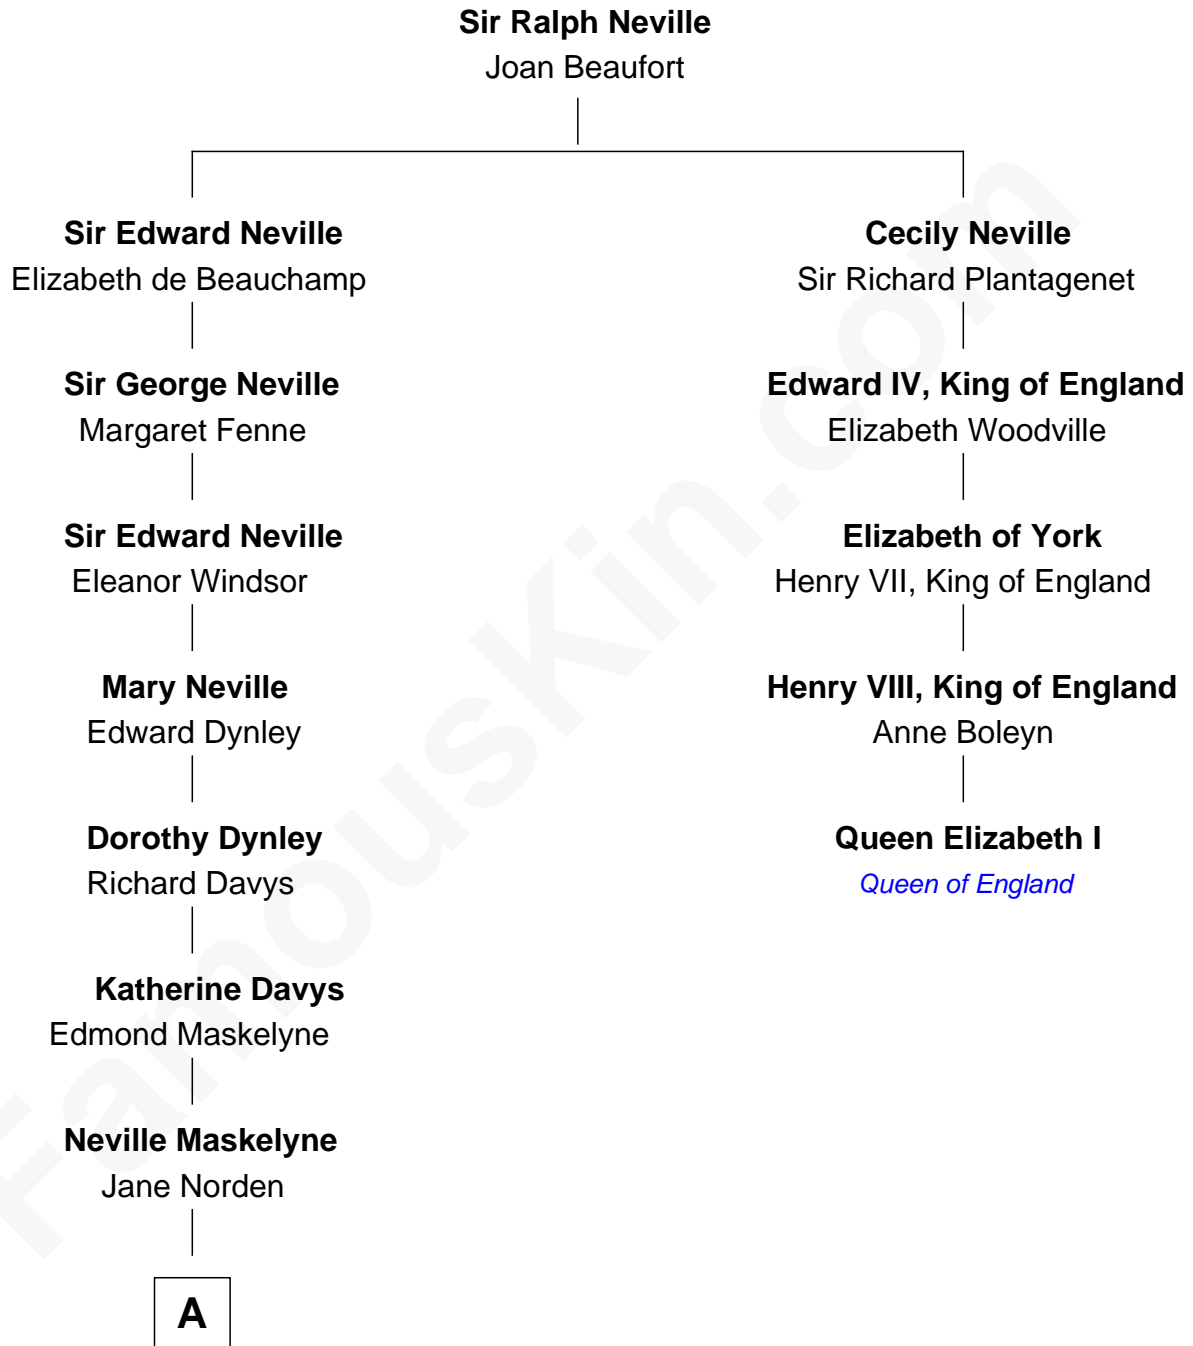

FamousKin.com

Relationship Chart of

Lytton Strachey

Author and Co-Founder of Bloomsbury Group

4th cousin 9 times removed of

Queen Elizabeth I
Queen of England

A

William Maskelyne

Jane Best

Neville Maskelyne

Anne Bath

Alice Maskelyne

John Kelsall

Jane Kelsall

Sir Henry Strachey

Edward Strachey