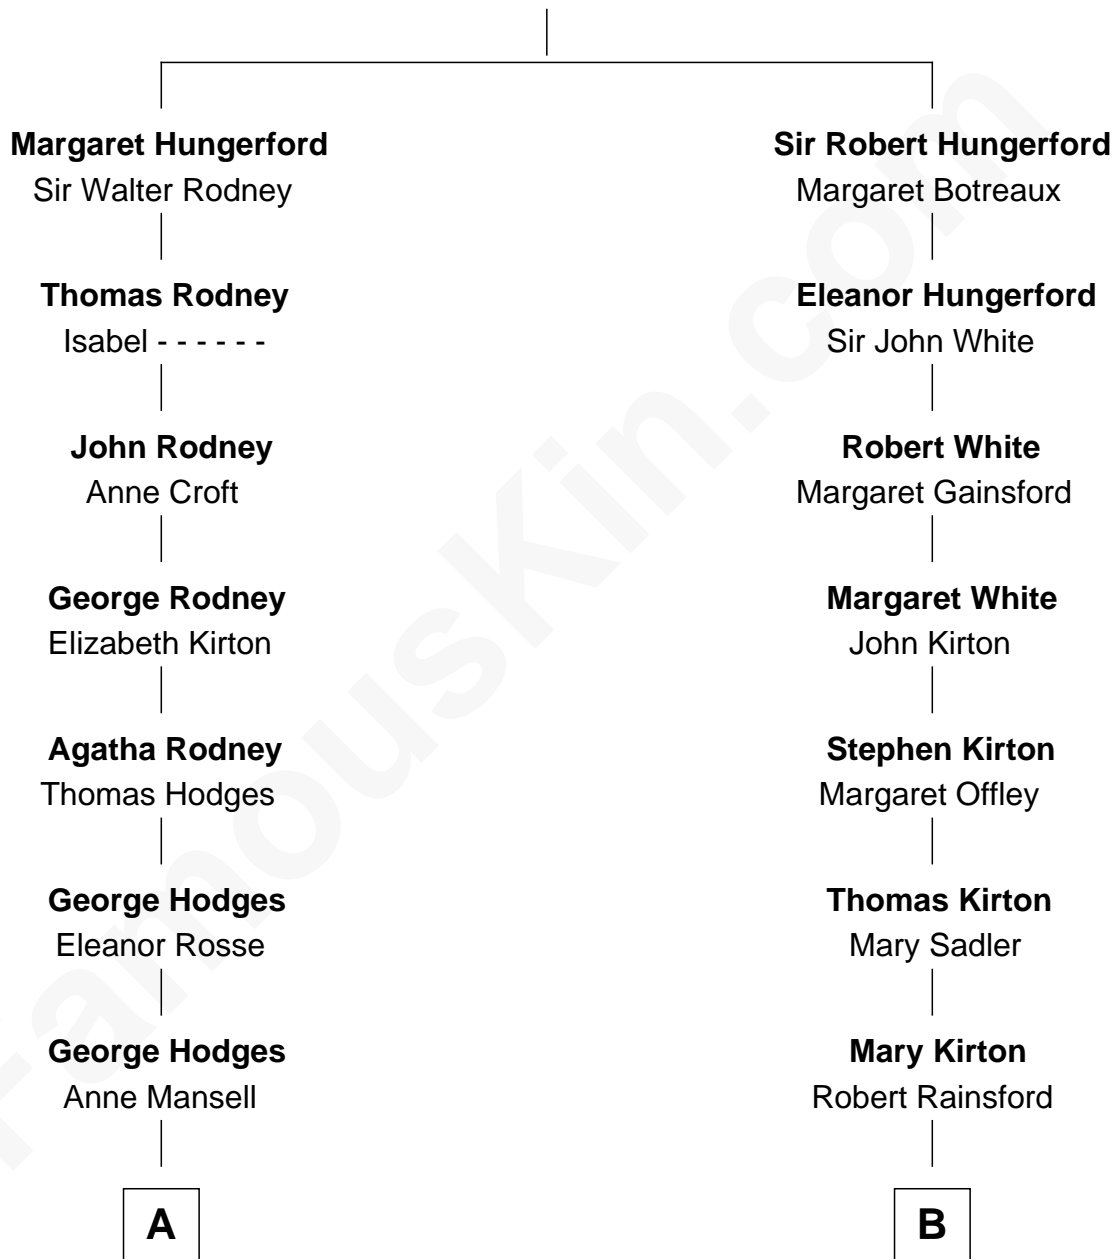

FamousKin.com

Relationship Chart of

Lytton Strachey

Author and Co-Founder of Bloomsbury Group

13th cousin 1 time removed of

Sir Charles Tupper

6th Prime Minister of Canada

Sir Walter Hungerford

Katherine Peverell

A

Jane Hodges
John Strachey

John Strachey
Elizabeth Elletson

Henry Strachey
Helen Clerk

Sir Henry Strachey
Jane Kelsall

Edward Strachey
Julia Woodburn Kirkpatrick

Sir Richard Strachey
Jane Maria Grant

Lytton Strachey
British Author

B

Edward Rainsford
Mary - - - - -

Mary Rainsford
William Bassett

William Bassett
Rachel Willison

William Bassett
Abigail Bourne

Mary Bassett
Eliakim Tupper

Charles Tupper
Elizabeth West