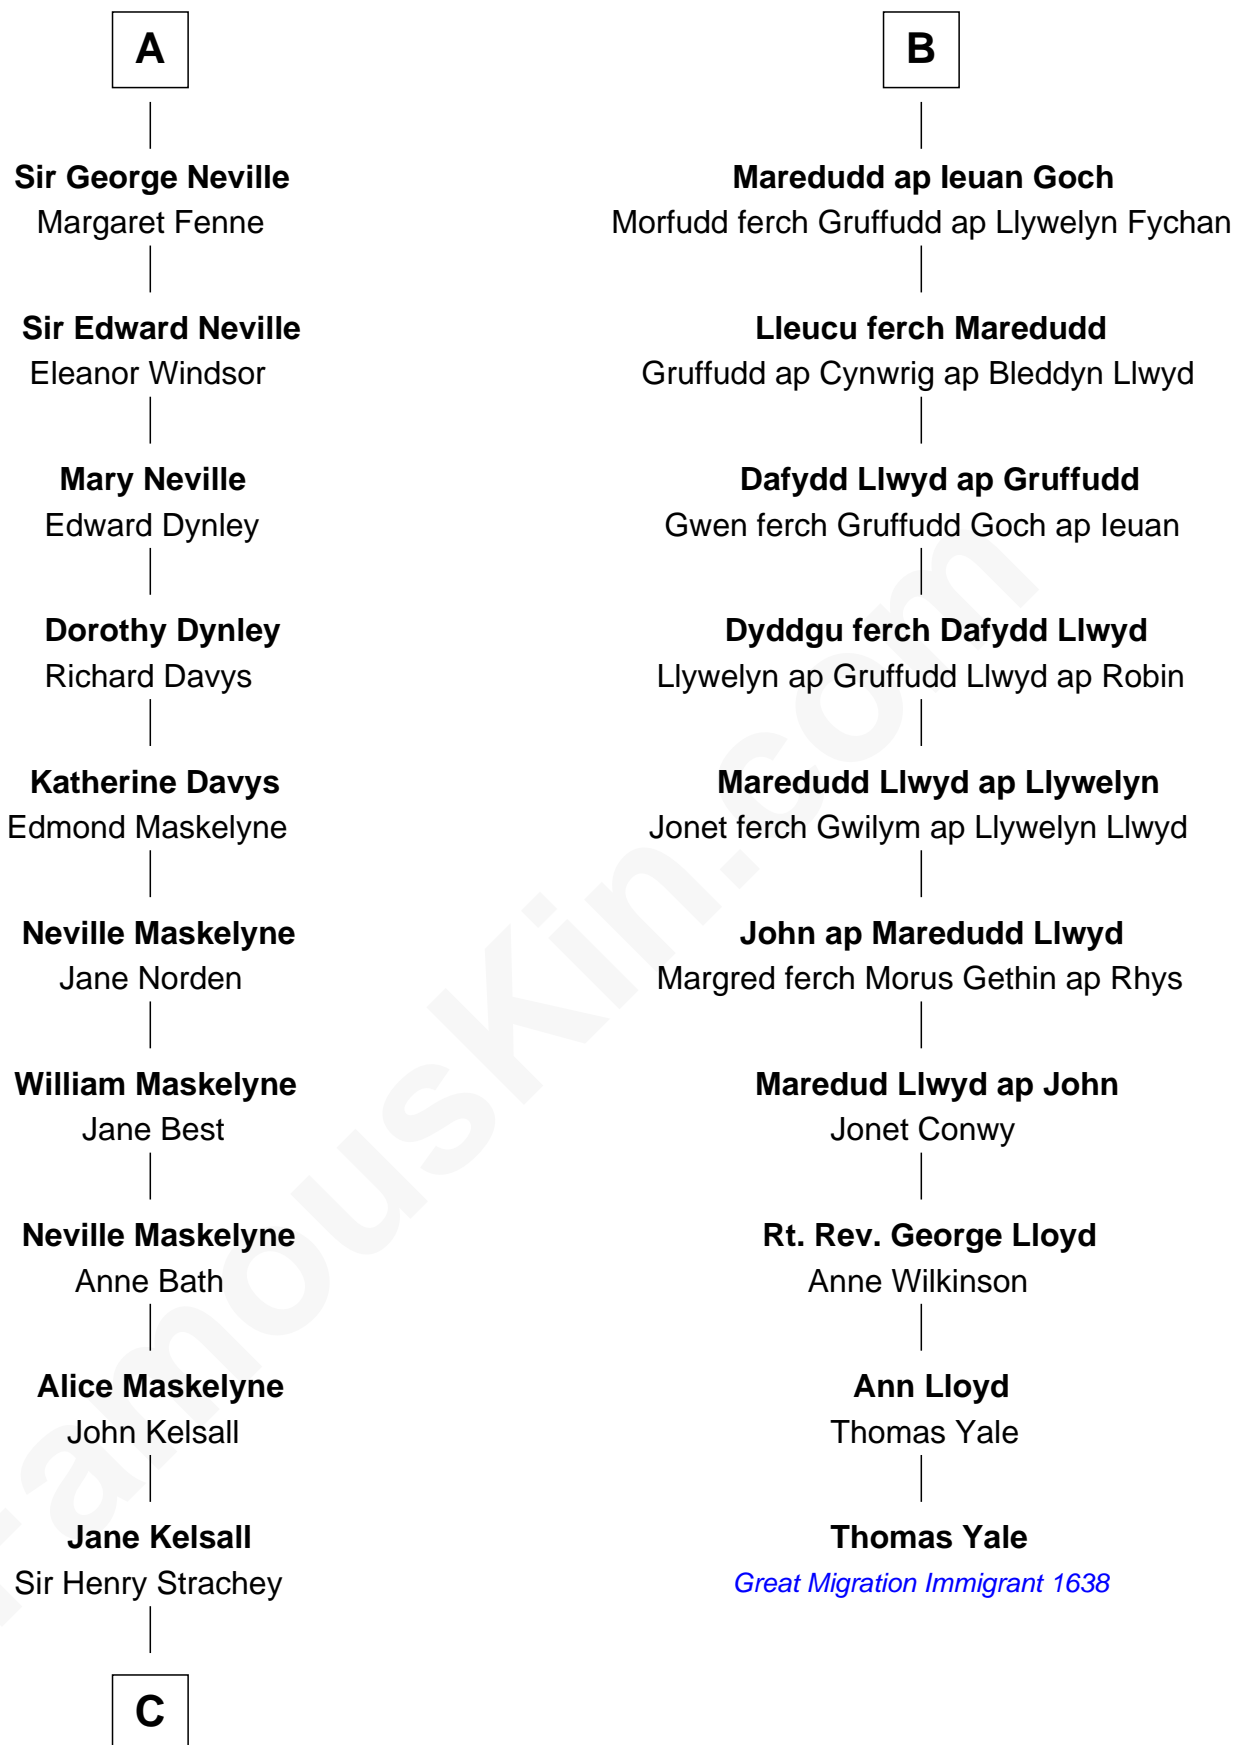

## Relationship Chart of

### Lytton Strachey

Author and Co-Founder of Bloomsbury Group

16th cousin 3 times removed of

### Thomas Yale

(c1616 - 1683) Great Migration Immigrant 1638

**C**

—  
**Edward Strachey**  
Julia Woodburn Kirkpatrick

—  
**Sir Richard Strachey**  
Jane Maria Grant

—  
**Lytton Strachey**  
*British Author*