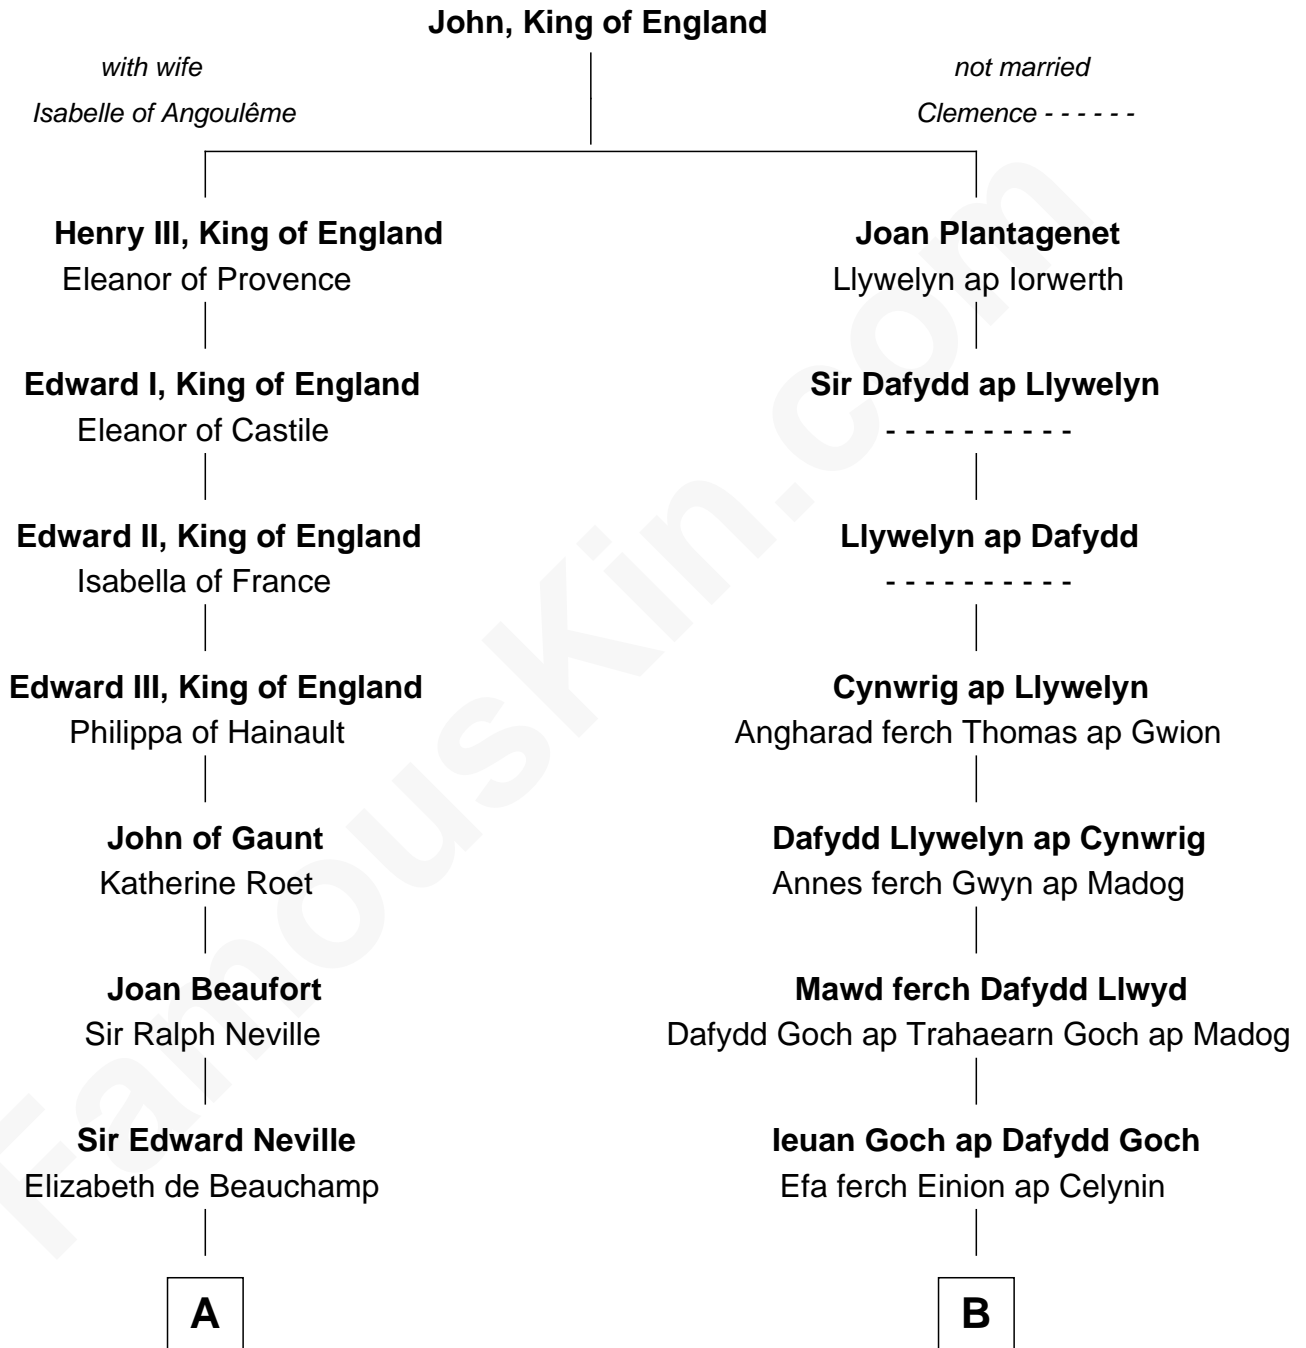

## Relationship Chart of

### Lytton Strachey

Author and Co-Founder of Bloomsbury Group

16th cousin 3 times removed of

### Thomas Yale

(c1616 - 1683) Great Migration Immigrant 1638

**C**

—  
**Edward Strachey**  
Julia Woodburn Kirkpatrick

—  
**Sir Richard Strachey**  
Jane Maria Grant

—  
**Lytton Strachey**  
*British Author*