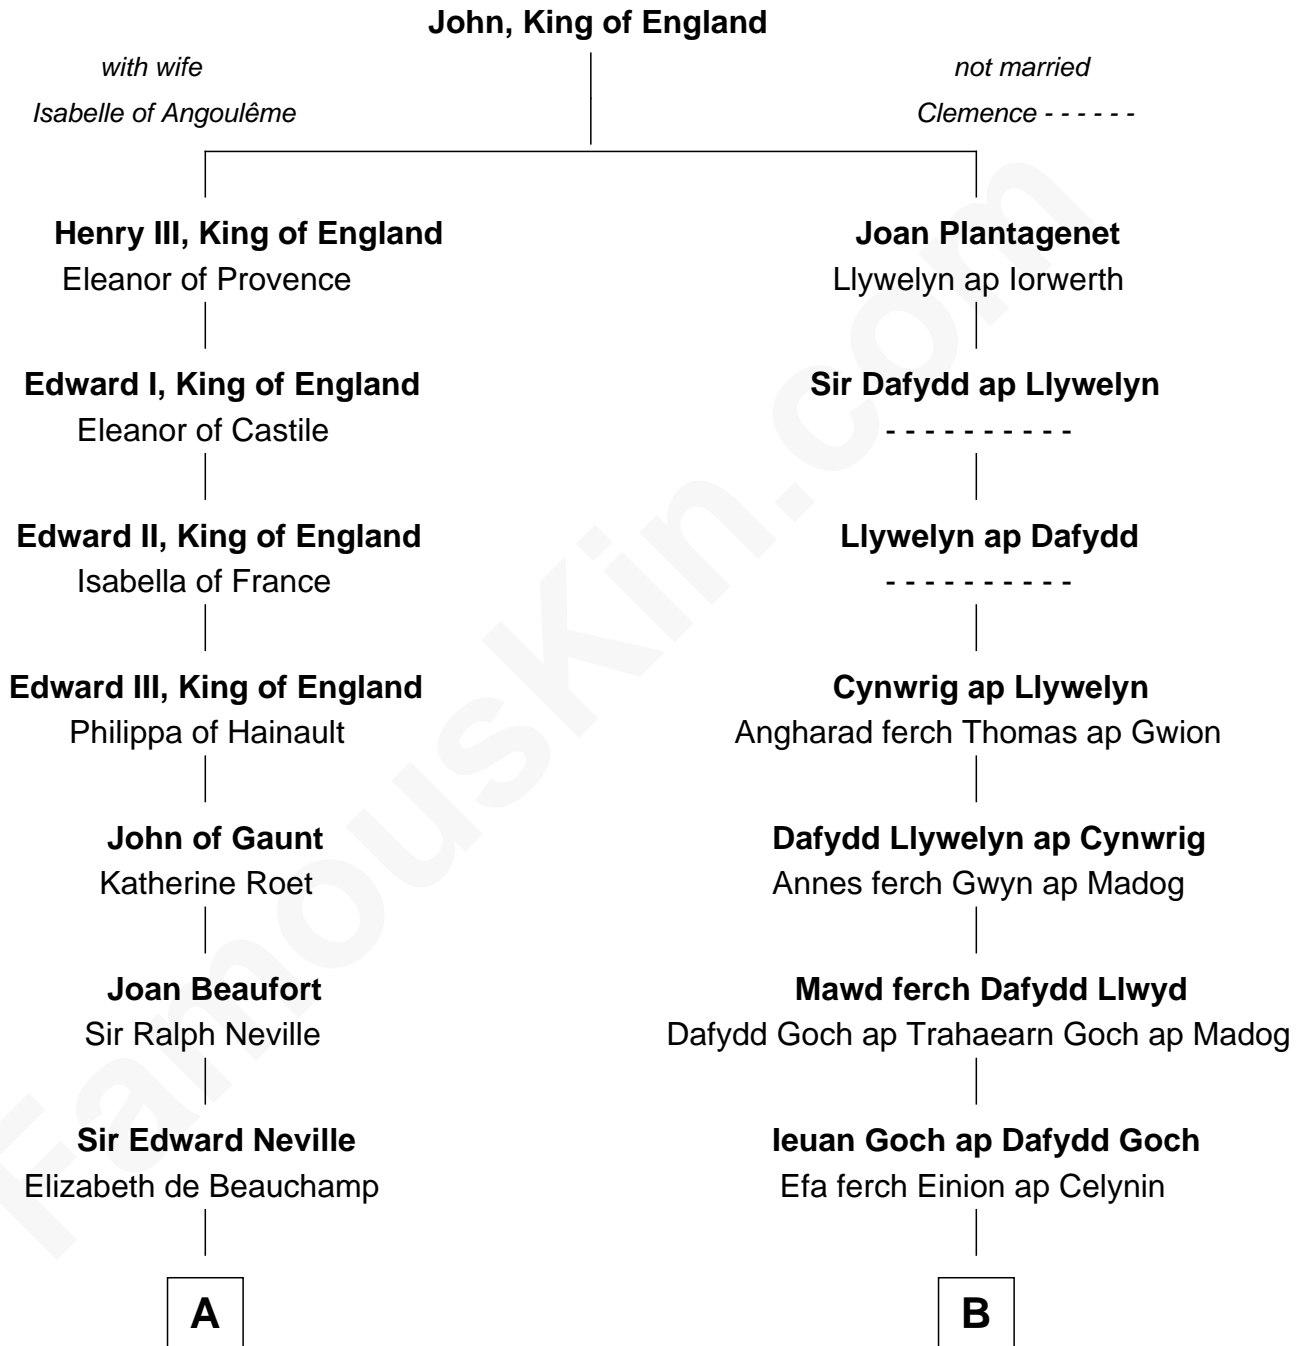

FamousKin.com

Relationship Chart of

Lytton Strachey

Author and Co-Founder of Bloomsbury Group

17th cousin 2 times removed of

Elihu Yale

Benefactor and Namesake of Yale College

C

Edward Strachey
Julia Woodburn Kirkpatrick

Sir Richard Strachey
Jane Maria Grant

Lytton Strachey
British Author

FamousKin.com