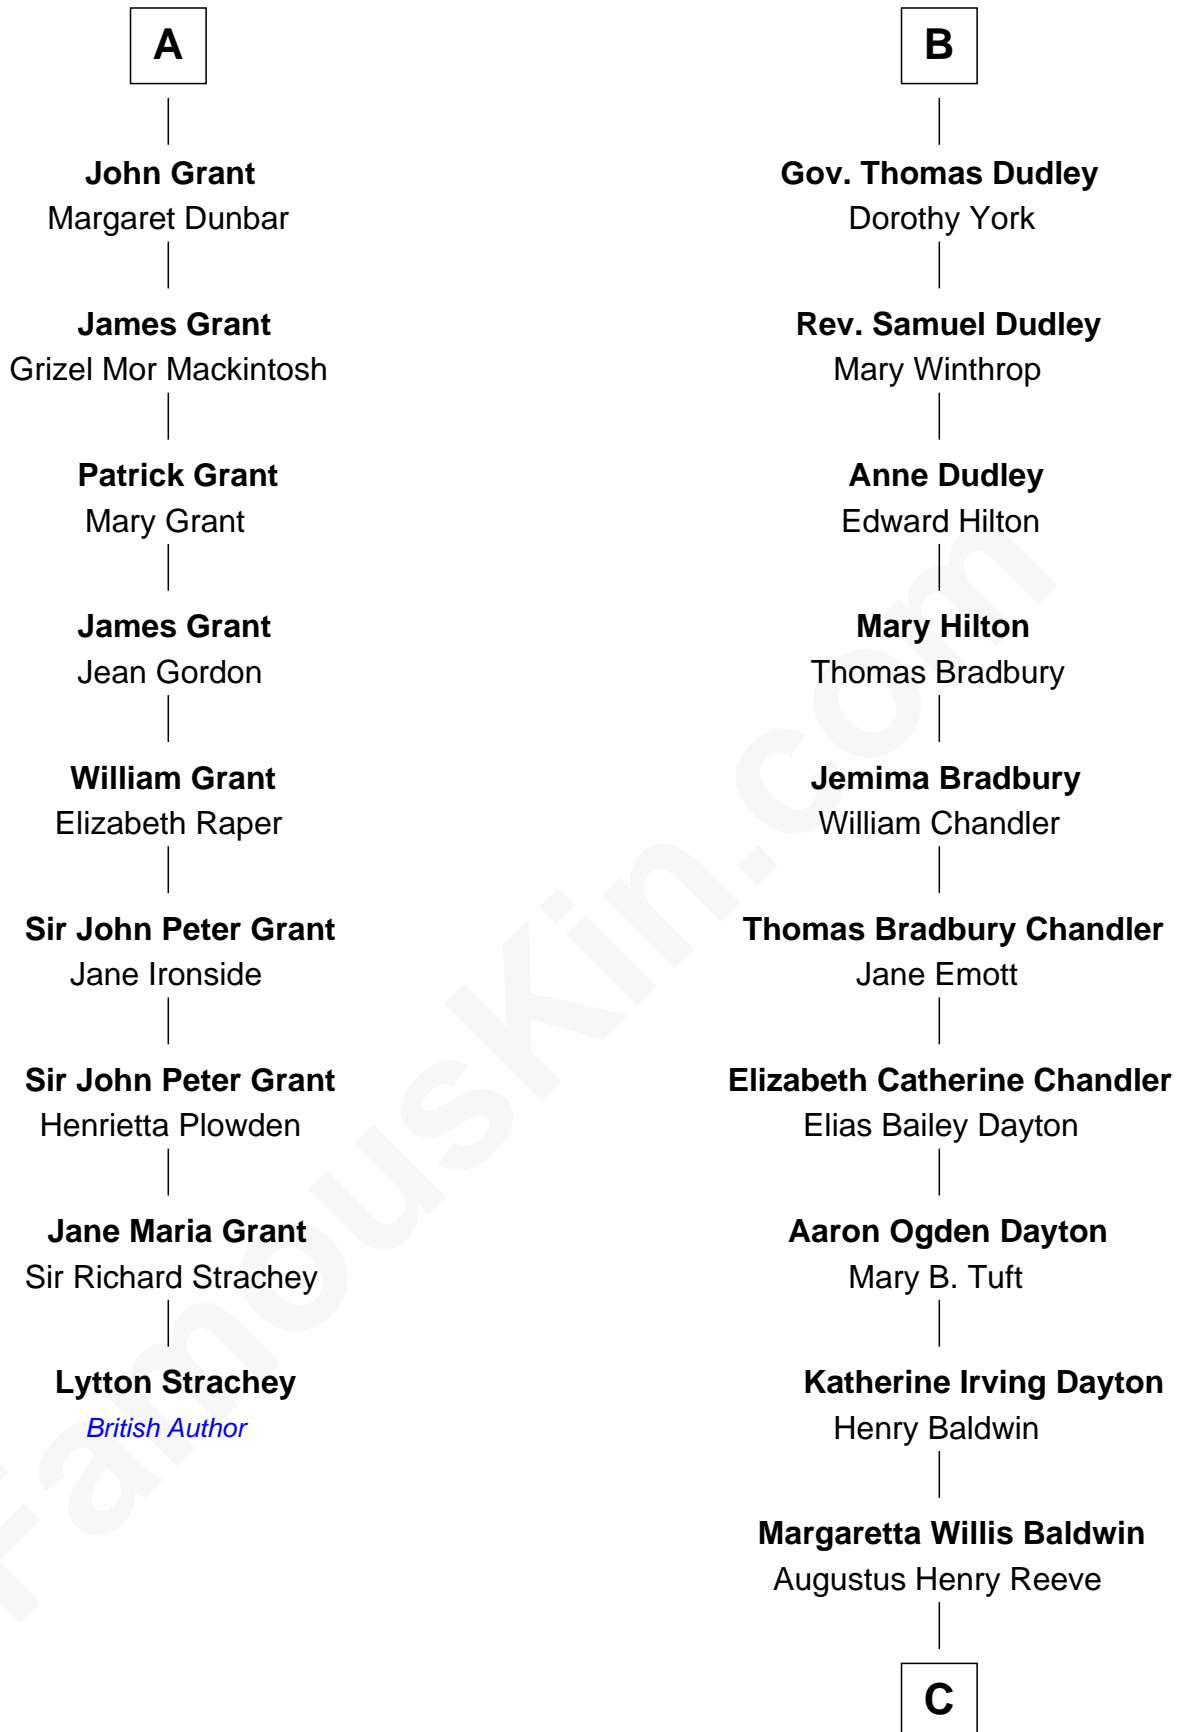

FamousKin.com

Relationship Chart of

Lytton Strachey

Author and Co-Founder of Bloomsbury Group

15th cousin 4 times removed of

Christopher Reeve
Movie Actor

Sir Thomas de Holand
Alice Fitzalan

C