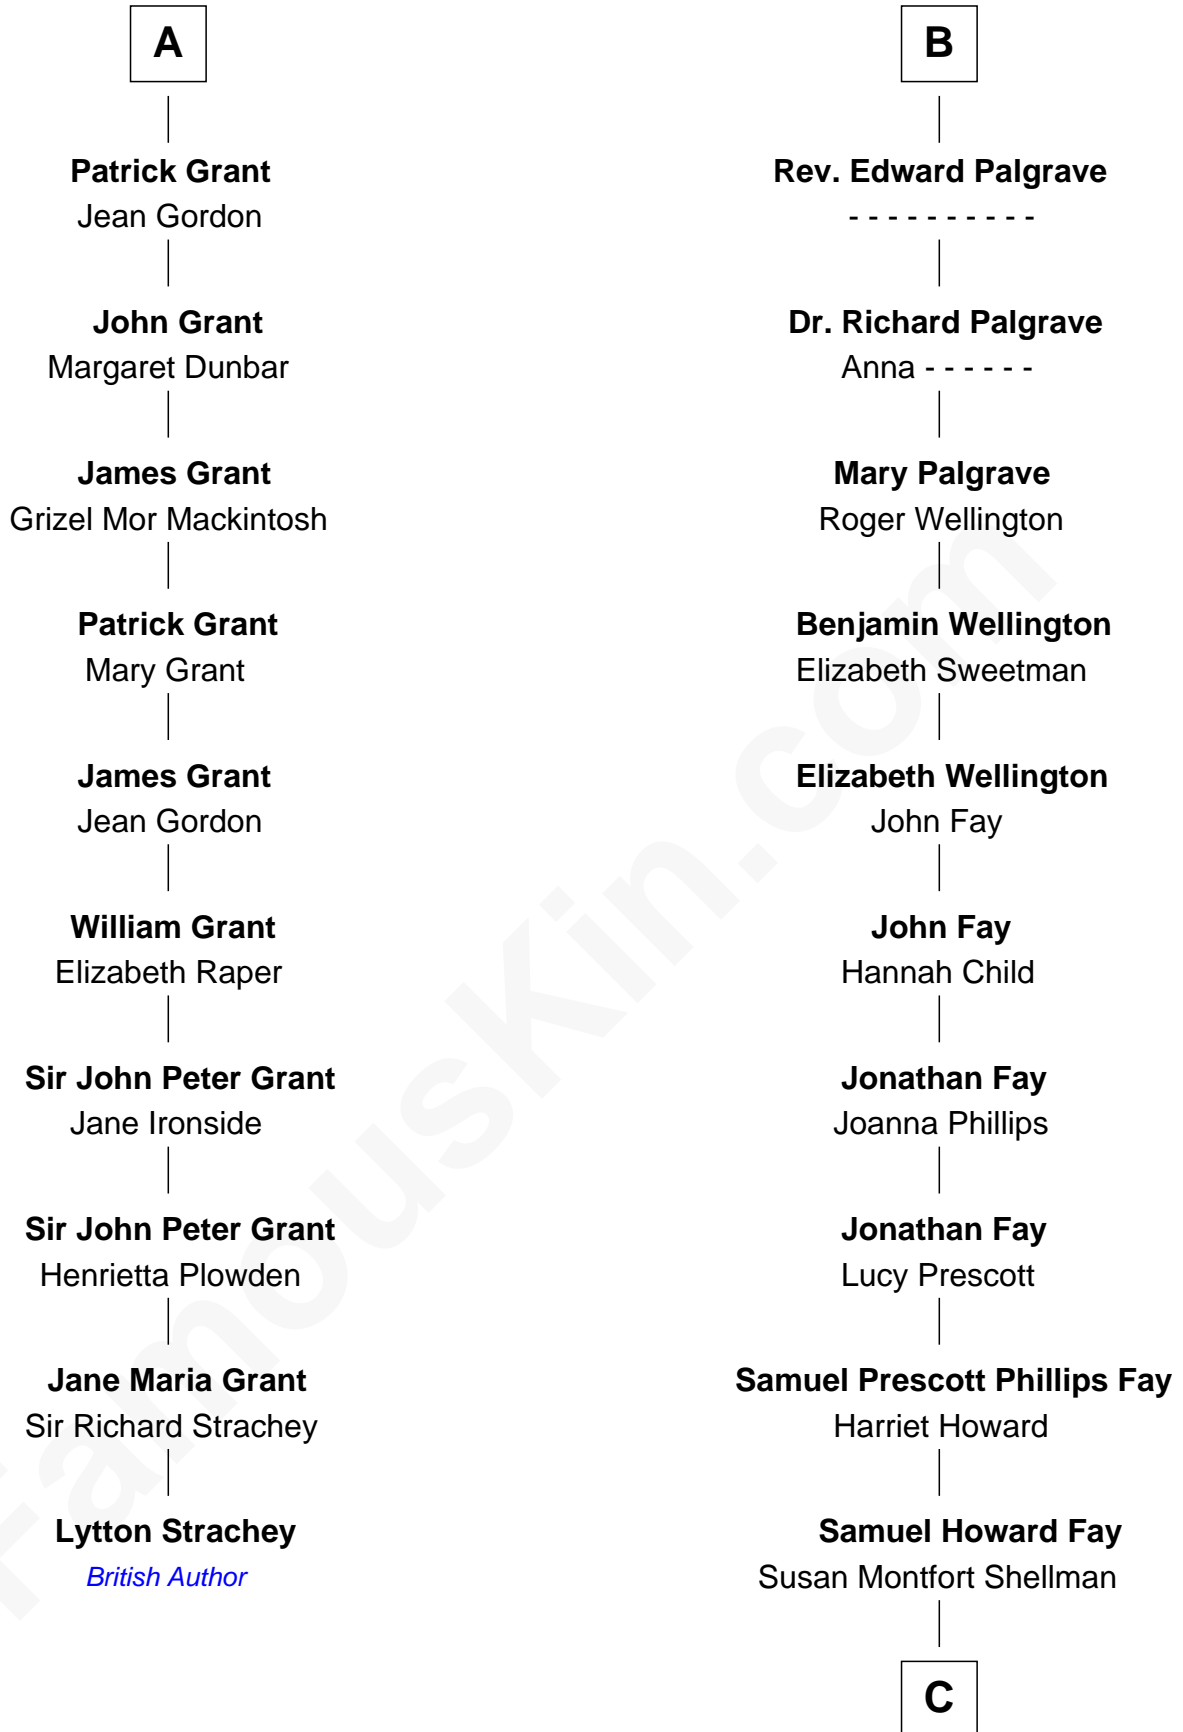

FamousKin.com

Relationship Chart of

Lytton Strachey

Author and Co-Founder of Bloomsbury Group

16th cousin 4 times removed of

George H. W. Bush
41st U.S. President

Richard Fitzalan
Eleanor Plantagenet

C

Harriet Eleanor Fay
Rev. James Smith Bush

Samuel Prescott Bush
Flora Sheldon

Prescott Sheldon Bush
Dorothy Wear Walker

George H. W. Bush
41st U.S. President

FamousKin.com