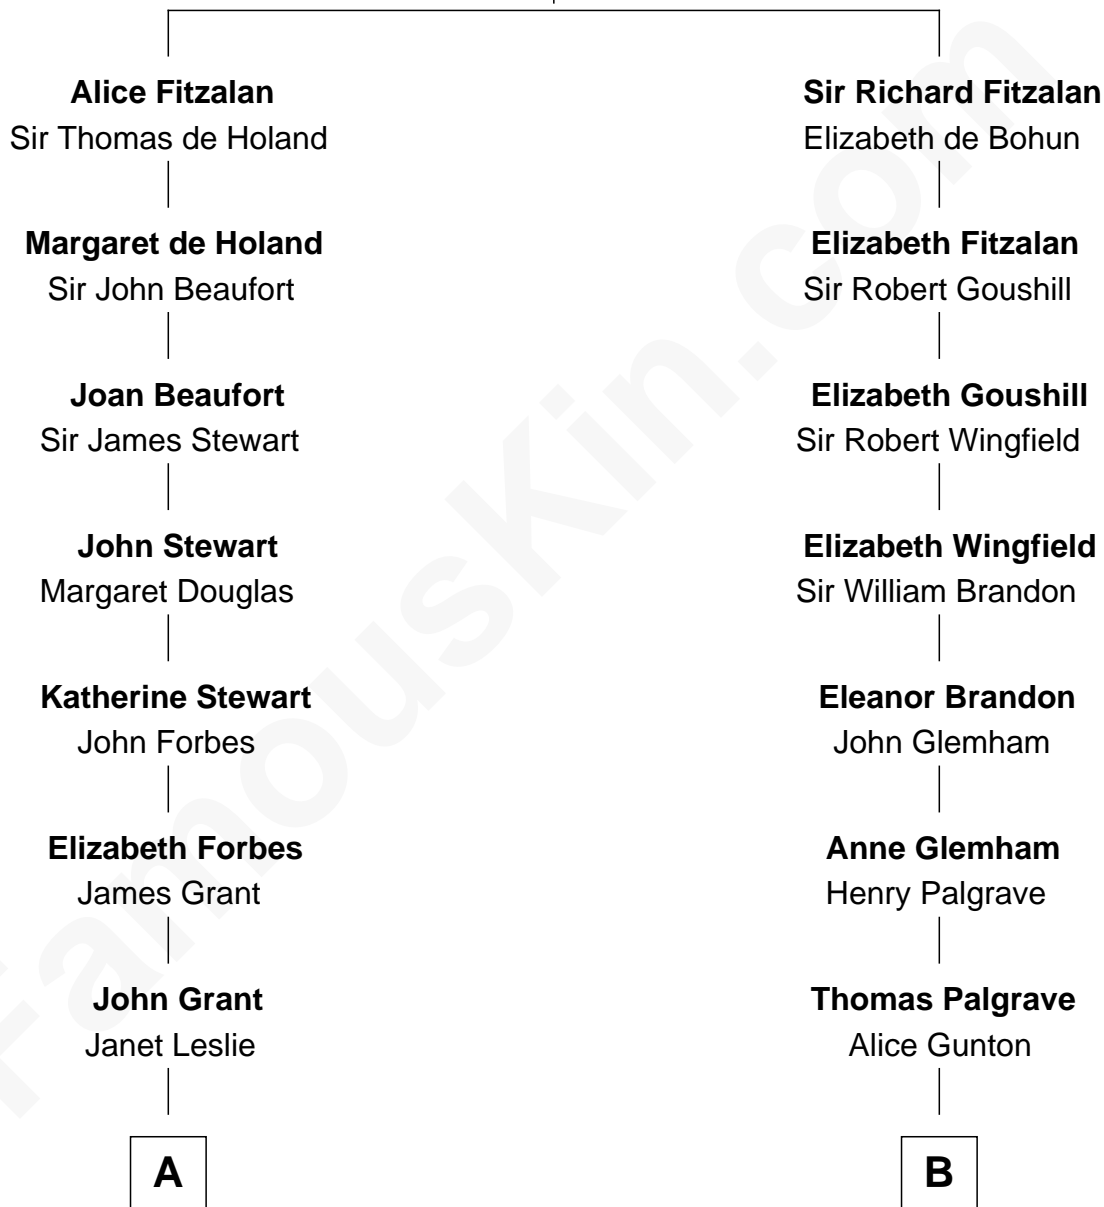

FamousKin.com

Relationship Chart of

Lytton Strachey

Author and Co-Founder of Bloomsbury Group

16th cousin 4 times removed of

George H. W. Bush
41st U.S. President

Richard Fitzalan
Eleanor Plantagenet

C

Harriet Eleanor Fay
Rev. James Smith Bush

Samuel Prescott Bush
Flora Sheldon

Prescott Sheldon Bush
Dorothy Wear Walker

George H. W. Bush
41st U.S. President

FamousKin.com