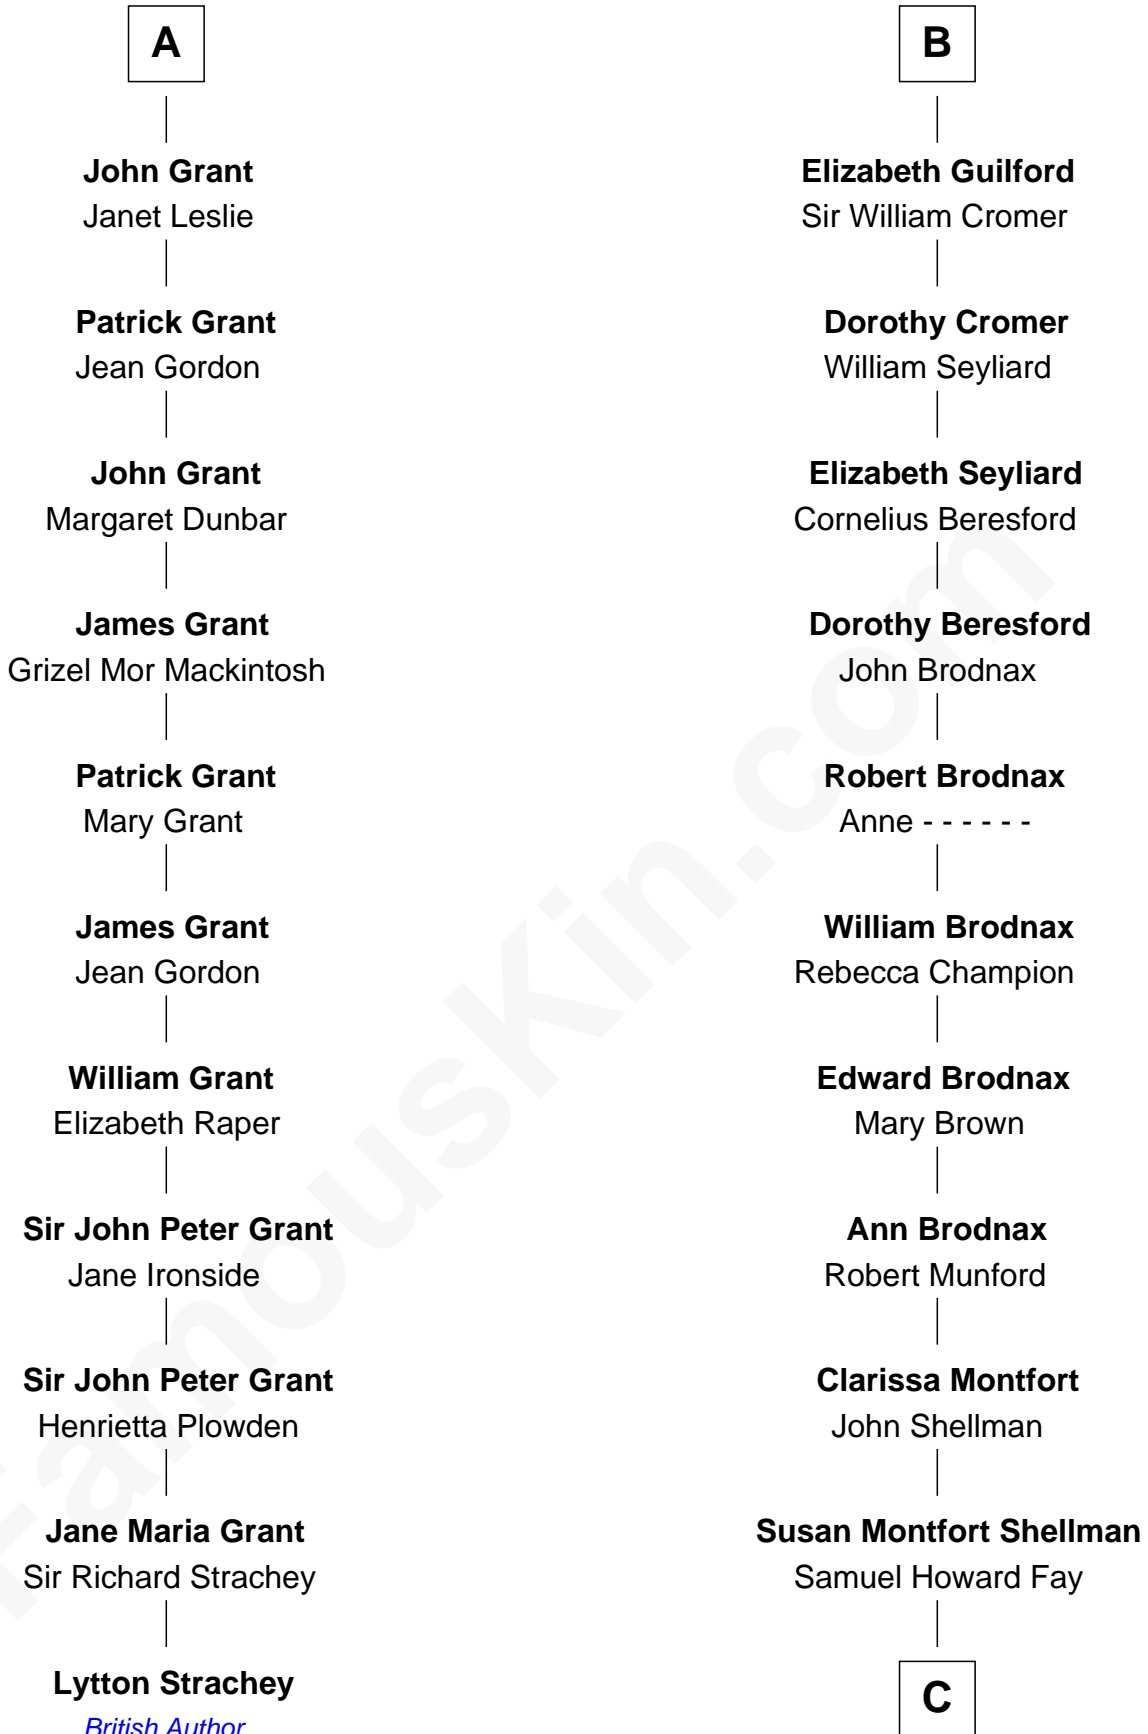

## Relationship Chart of

### Lytton Strachey

Author and Co-Founder of Bloomsbury Group

17th cousin 3 times removed of

**George H. W. Bush**  
41st U.S. President

**Sir Robert de Holland**  
Maude la Zouche

**C**

**Harriet Eleanor Fay**  
Rev. James Smith Bush

**Samuel Prescott Bush**  
Flora Sheldon

**Prescott Sheldon Bush**  
Dorothy Wear Walker

**George H. W. Bush**  
*41st U.S. President*

FamousKin.com