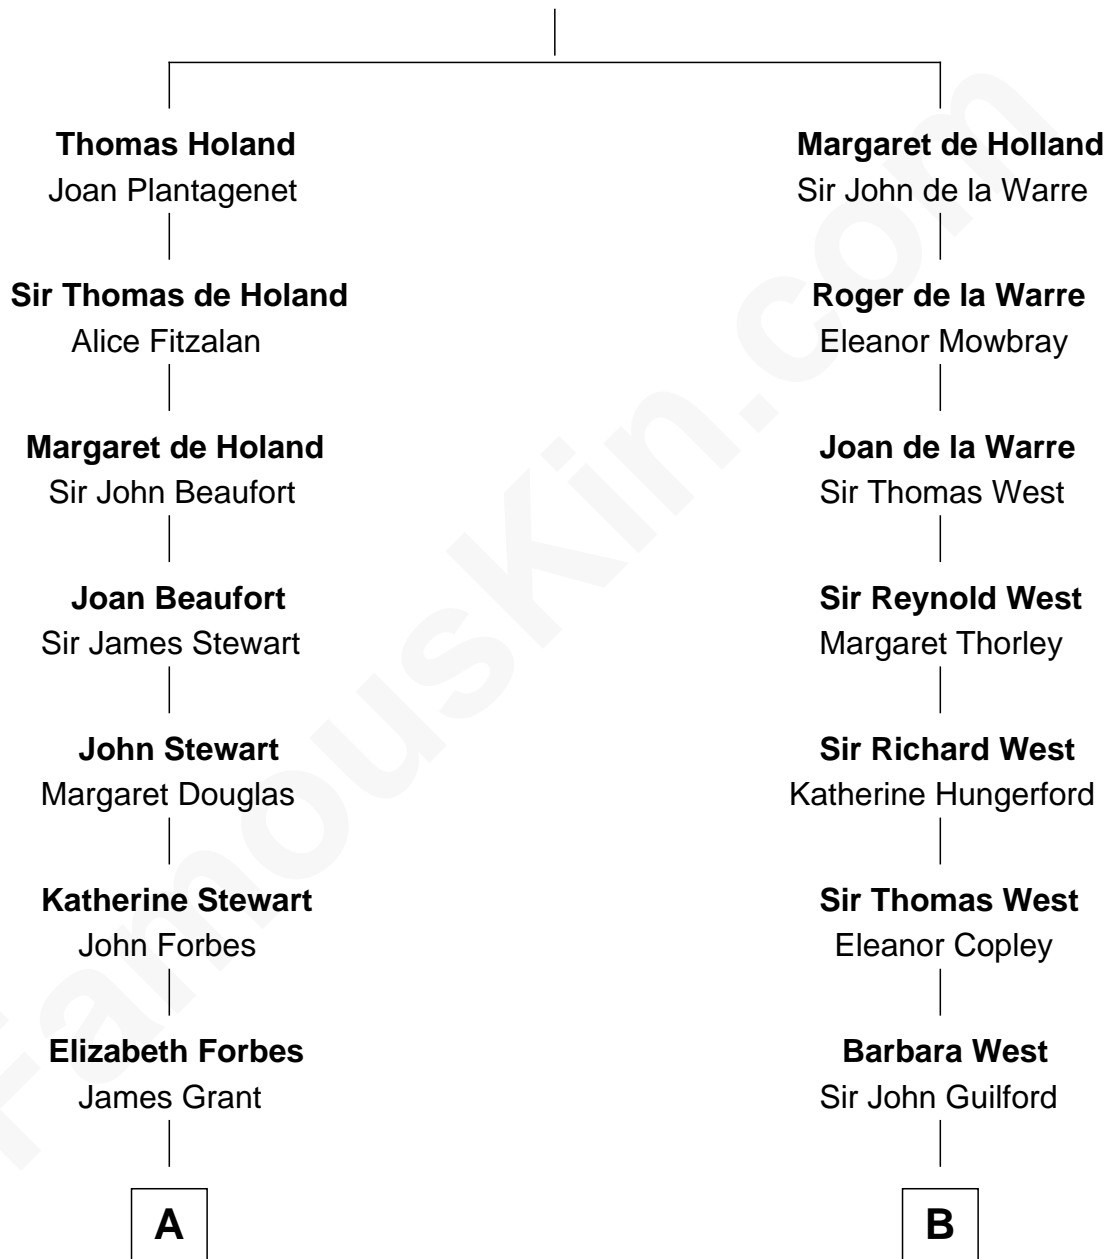

## Relationship Chart of

### Lytton Strachey

Author and Co-Founder of Bloomsbury Group

17th cousin 3 times removed of

**George H. W. Bush**  
41st U.S. President

**Sir Robert de Holland**  
Maude la Zouche

**C**

**Harriet Eleanor Fay**  
Rev. James Smith Bush

**Samuel Prescott Bush**  
Flora Sheldon

**Prescott Sheldon Bush**  
Dorothy Wear Walker

**George H. W. Bush**  
*41st U.S. President*

FamousKin.com