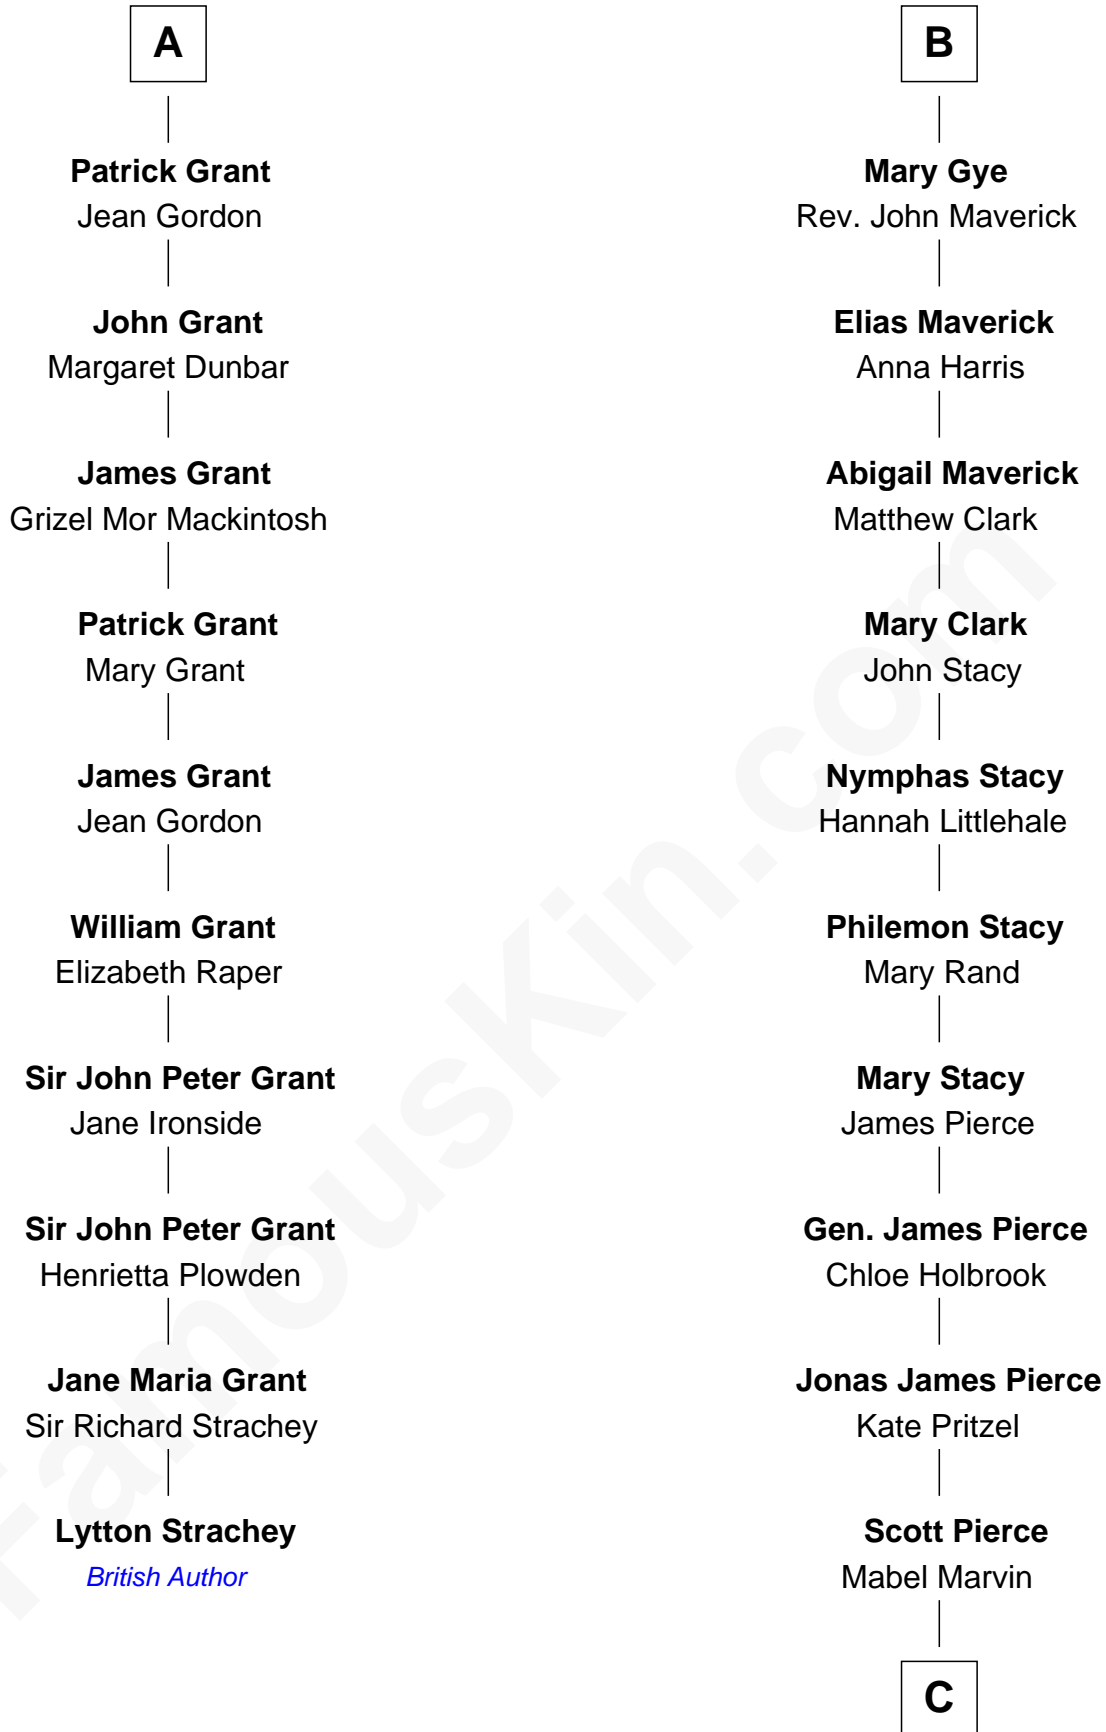

FamousKin.com

Relationship Chart of

Lytton Strachey

Author and Co-Founder of Bloomsbury Group

16th cousin 2 times removed of

Barbara (Pierce) Bush

First Lady of President George H.W. Bush

C

Marvin Pierce
Pauline Robinson

Barbara (Pierce) Bush
First Lady of George H.W. Bush

FamousKin.com