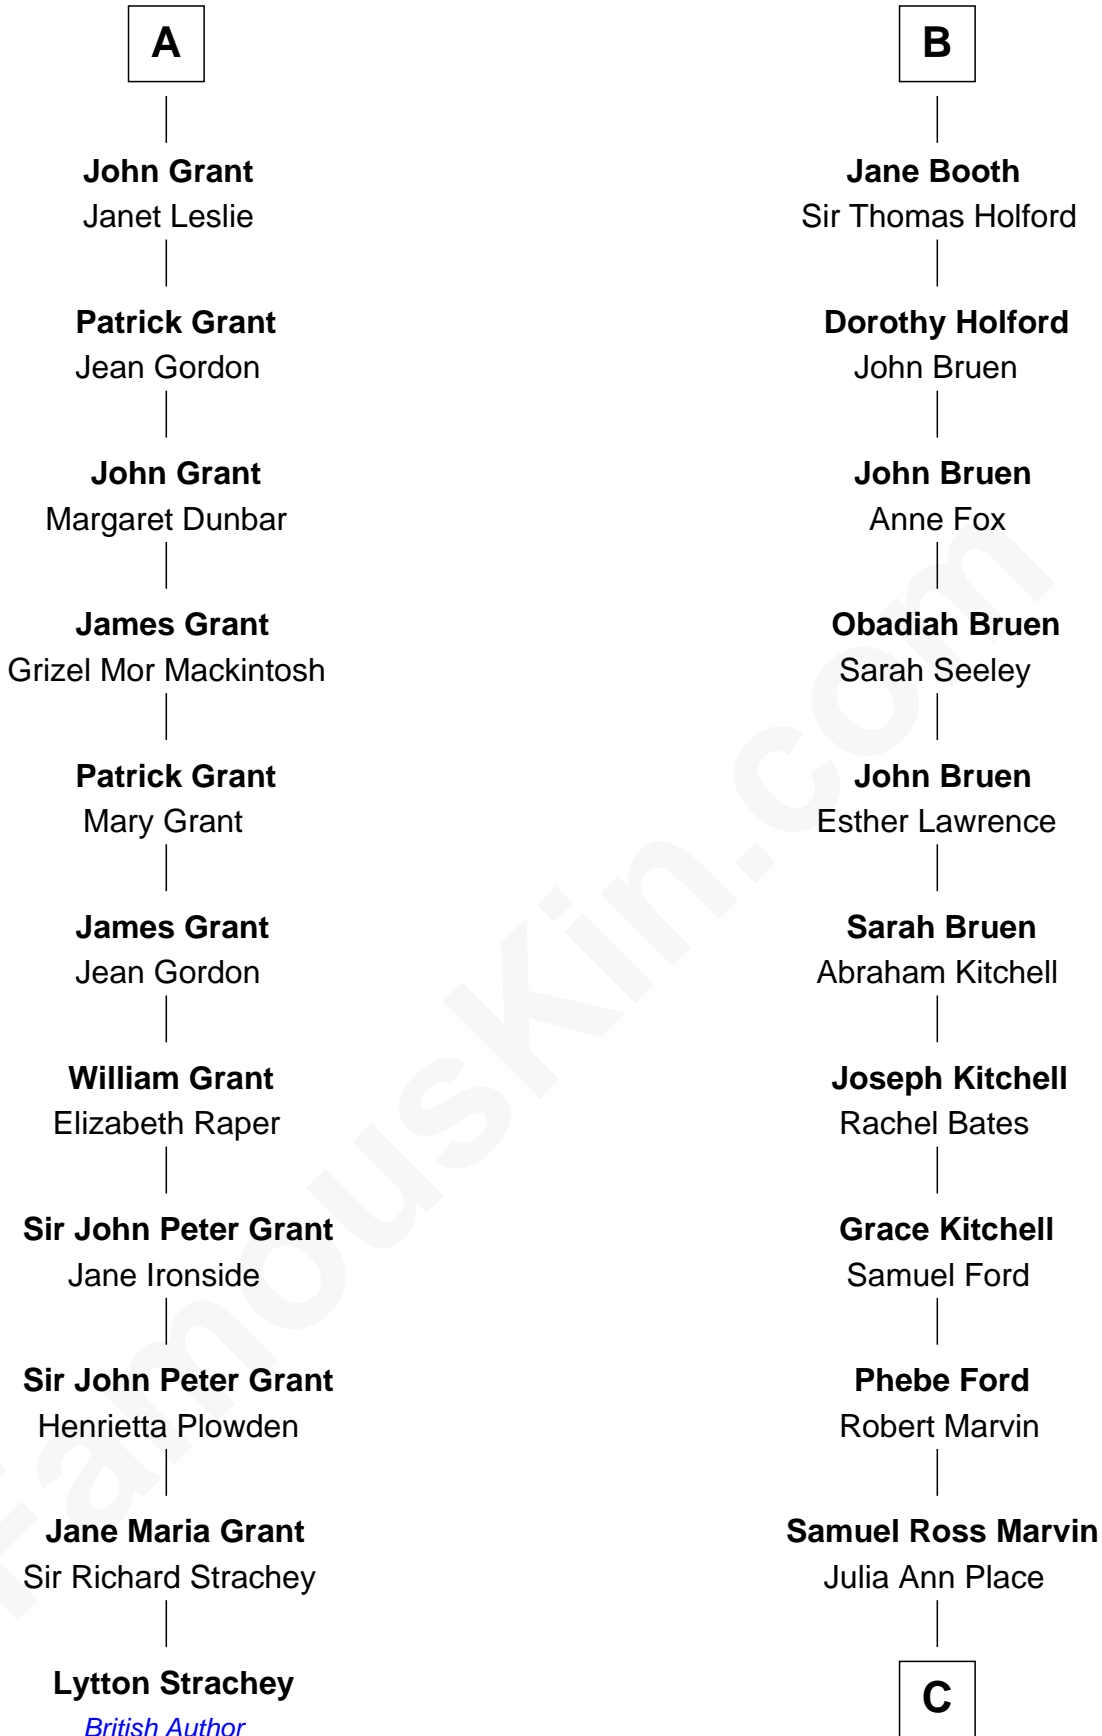

FamousKin.com

Relationship Chart of

Lytton Strachey

Author and Co-Founder of Bloomsbury Group

17th cousin 3 times removed of

Barbara (Pierce) Bush

First Lady of President George H.W. Bush

Sir Robert de Holland

Maude la Zouche

C

Jerome Place Marvin

Martha Ann Stokes

Mabel Marvin

Scott Pierce

Marvin Pierce

Pauline Robinson