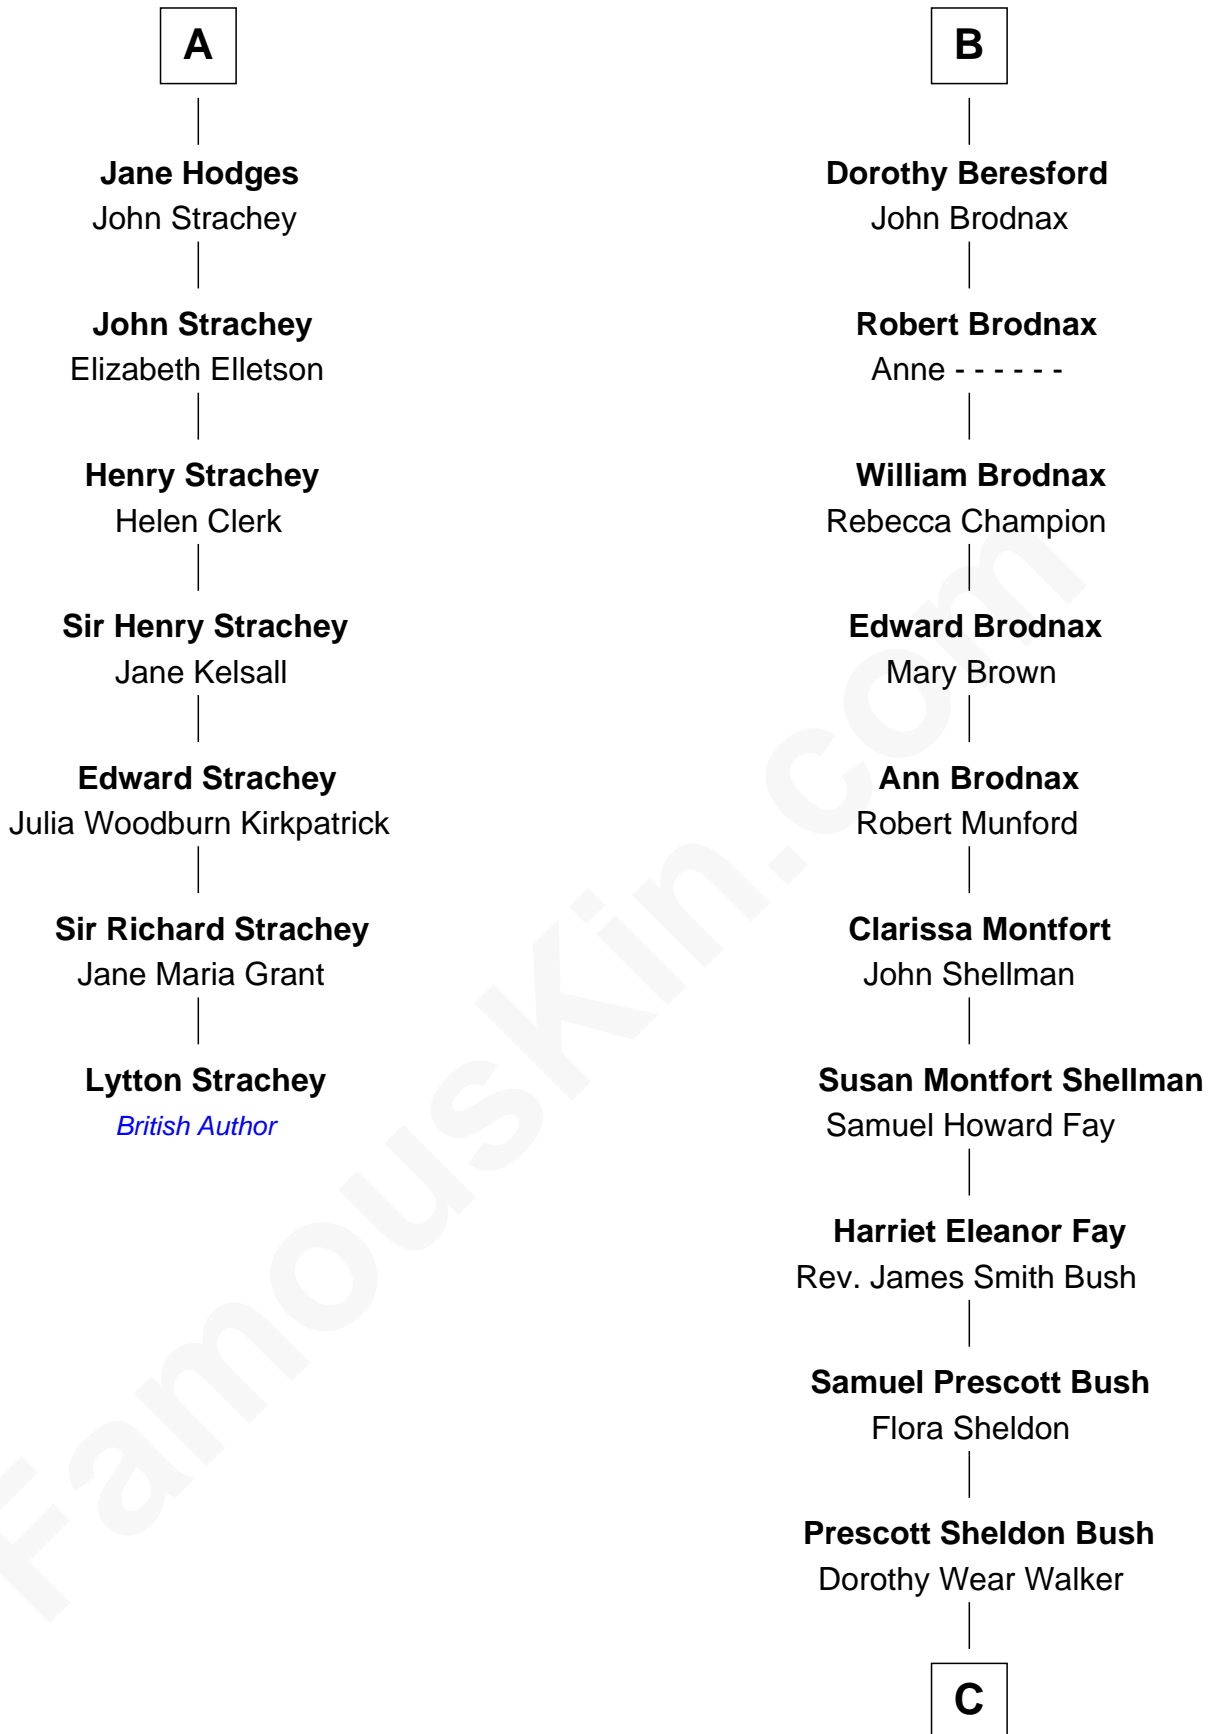

## Relationship Chart of

### Lytton Strachey

Author and Co-Founder of Bloomsbury Group

13th cousin 5 times removed of

**George W. Bush**  
43rd U.S. President

**Sir Walter Hungerford**  
Katherine Peverell

**C**

George Herbert Walker Bush

Barbara Pierce

George W. Bush

*43rd U.S. President*

FamousKin.com