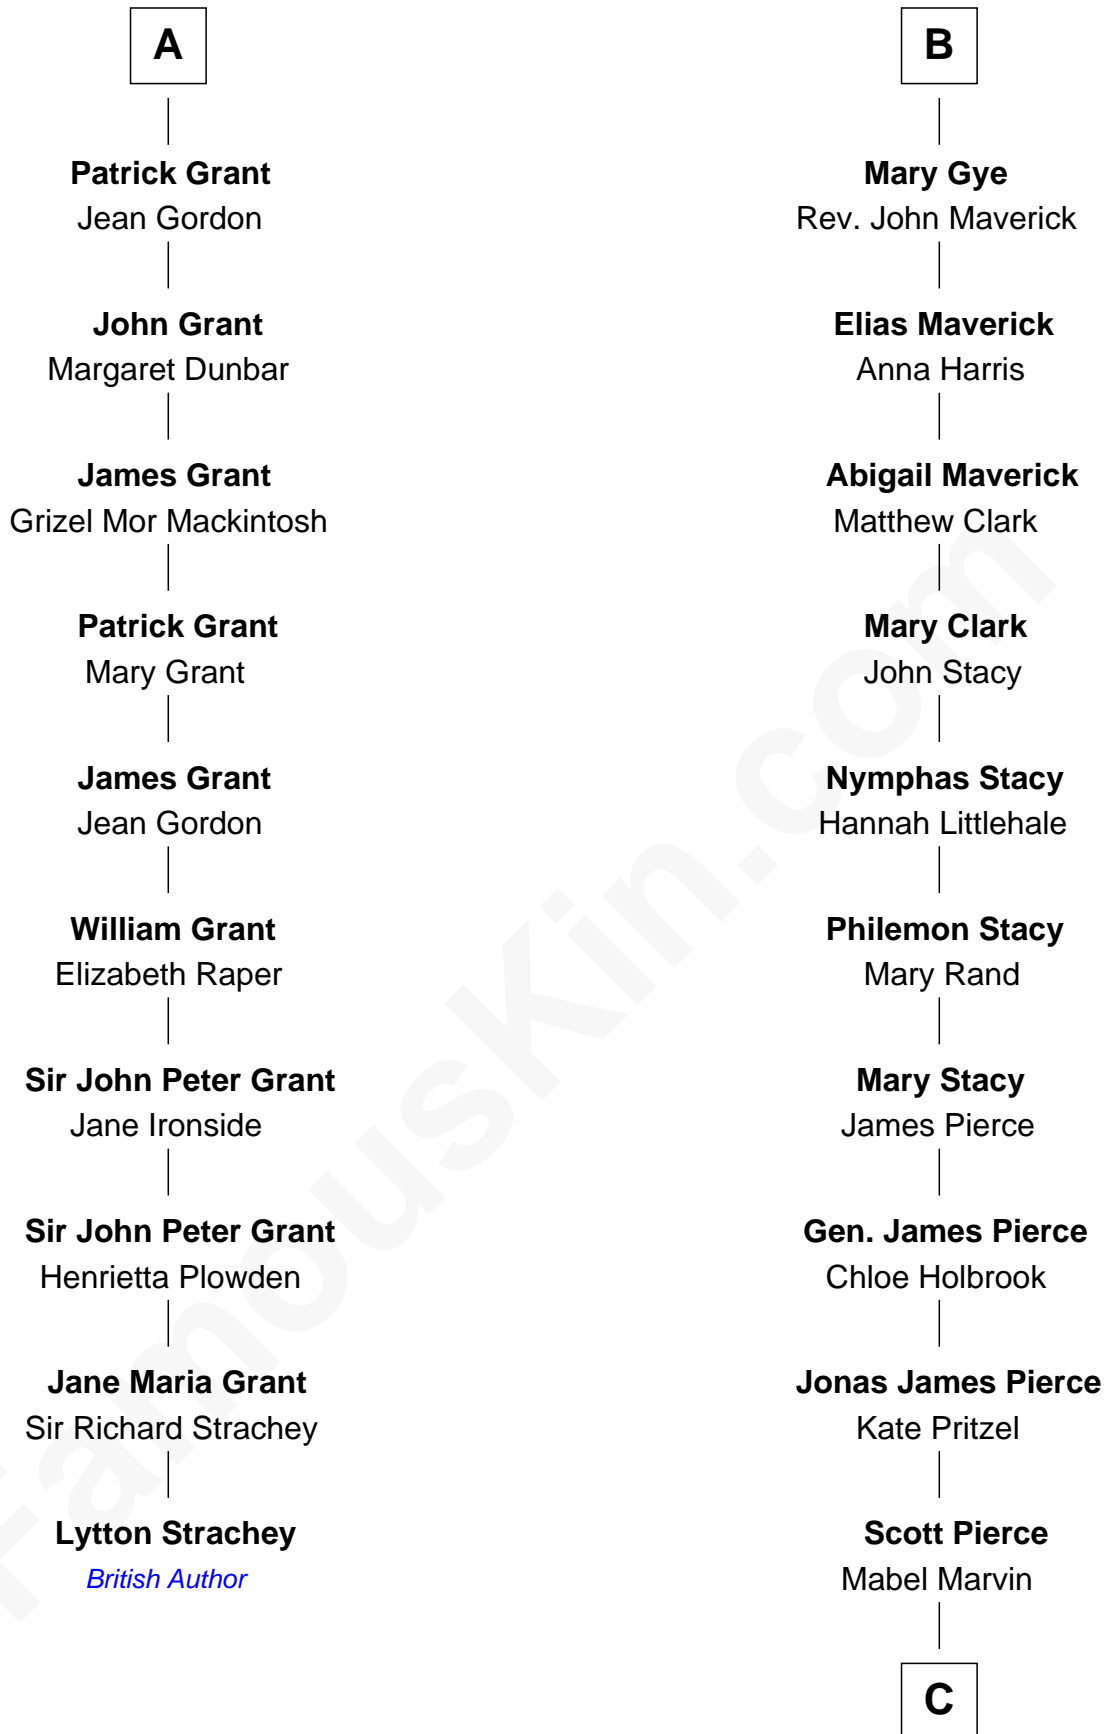

FamousKin.com

Relationship Chart of

Lytton Strachey

Author and Co-Founder of Bloomsbury Group

16th cousin 3 times removed of

George W. Bush
43rd U.S. President

Richard Fitzalan
 Eleanor Plantagenet

Alice Fitzalan
 Sir Thomas de Holand

Joan Fitzalan
 Sir William Echyngham

Joan Echyngham
 Sir John Bayntun

Henry Bayntun

Jane Bayntun
 Thomas Prowse

Mary Prowse
 John Gye

Robert Gye
 Grace Dowrish

B

C

Marvin Pierce
Pauline Robinson

Barbara Pierce
George Herbert Walker Bush

George W. Bush
43rd U.S. President

FamousKin.com