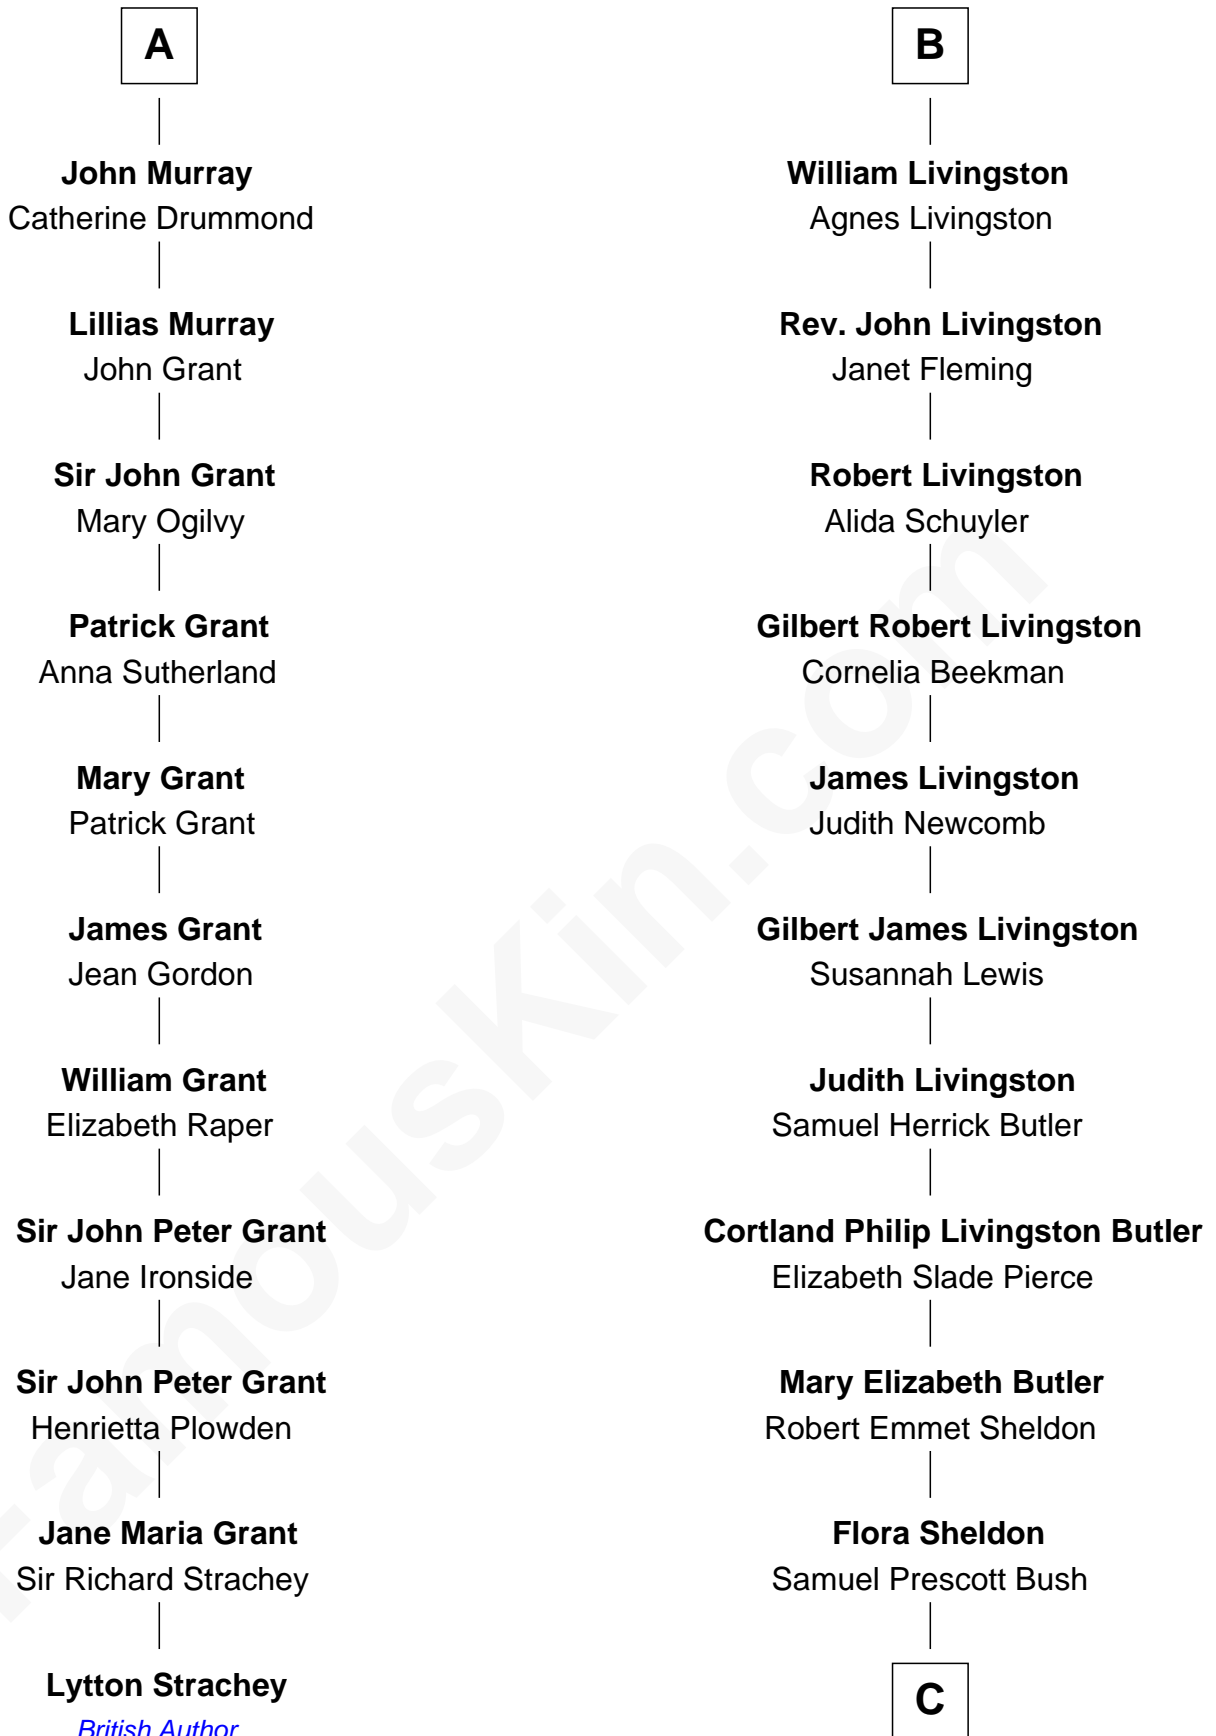

## Relationship Chart of

### Lytton Strachey

Author and Co-Founder of Bloomsbury Group

17th cousin 2 times removed of

**George W. Bush**  
43rd U.S. President

**Robert II, King of Scotland**  
Euphemia of Ross

C

Prescott Sheldon Bush

Dorothy Wear Walker

George Herbert Walker Bush

Barbara Pierce

George W. Bush

*43rd U.S. President*

FamousKin.com