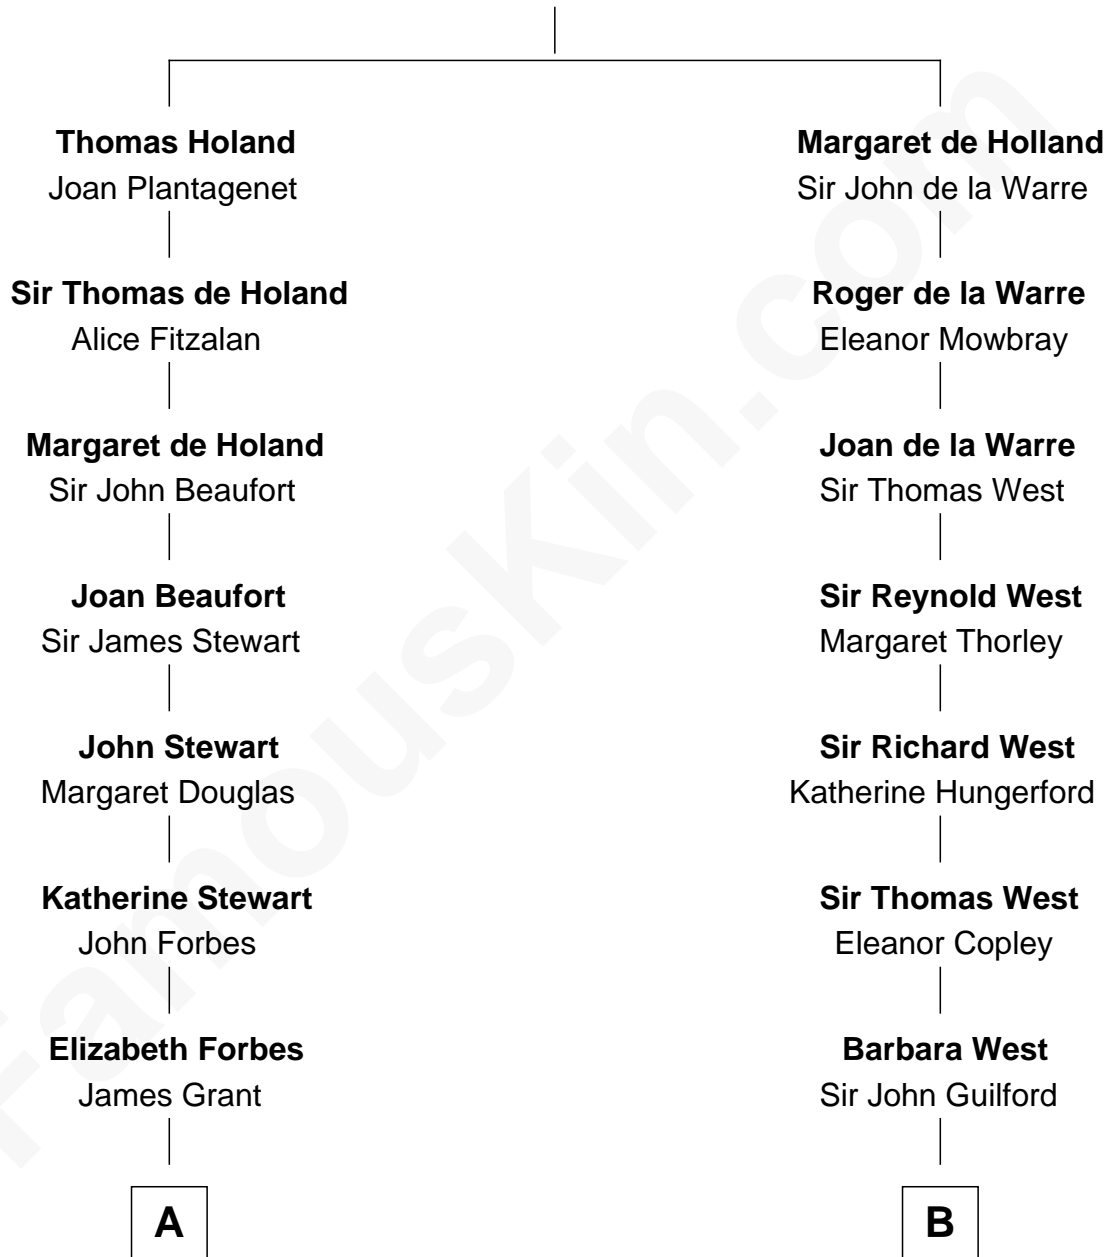

FamousKin.com

Relationship Chart of

Lytton Strachey

Author and Co-Founder of Bloomsbury Group

17th cousin 4 times removed of

George W. Bush
43rd U.S. President

Sir Robert de Holland
Maude la Zouche

C

Harriet Eleanor Fay
Rev. James Smith Bush

Samuel Prescott Bush
Flora Sheldon

Prescott Sheldon Bush
Dorothy Wear Walker

George Herbert Walker Bush
Barbara Pierce

George W. Bush
43rd U.S. President

FamousKin.com