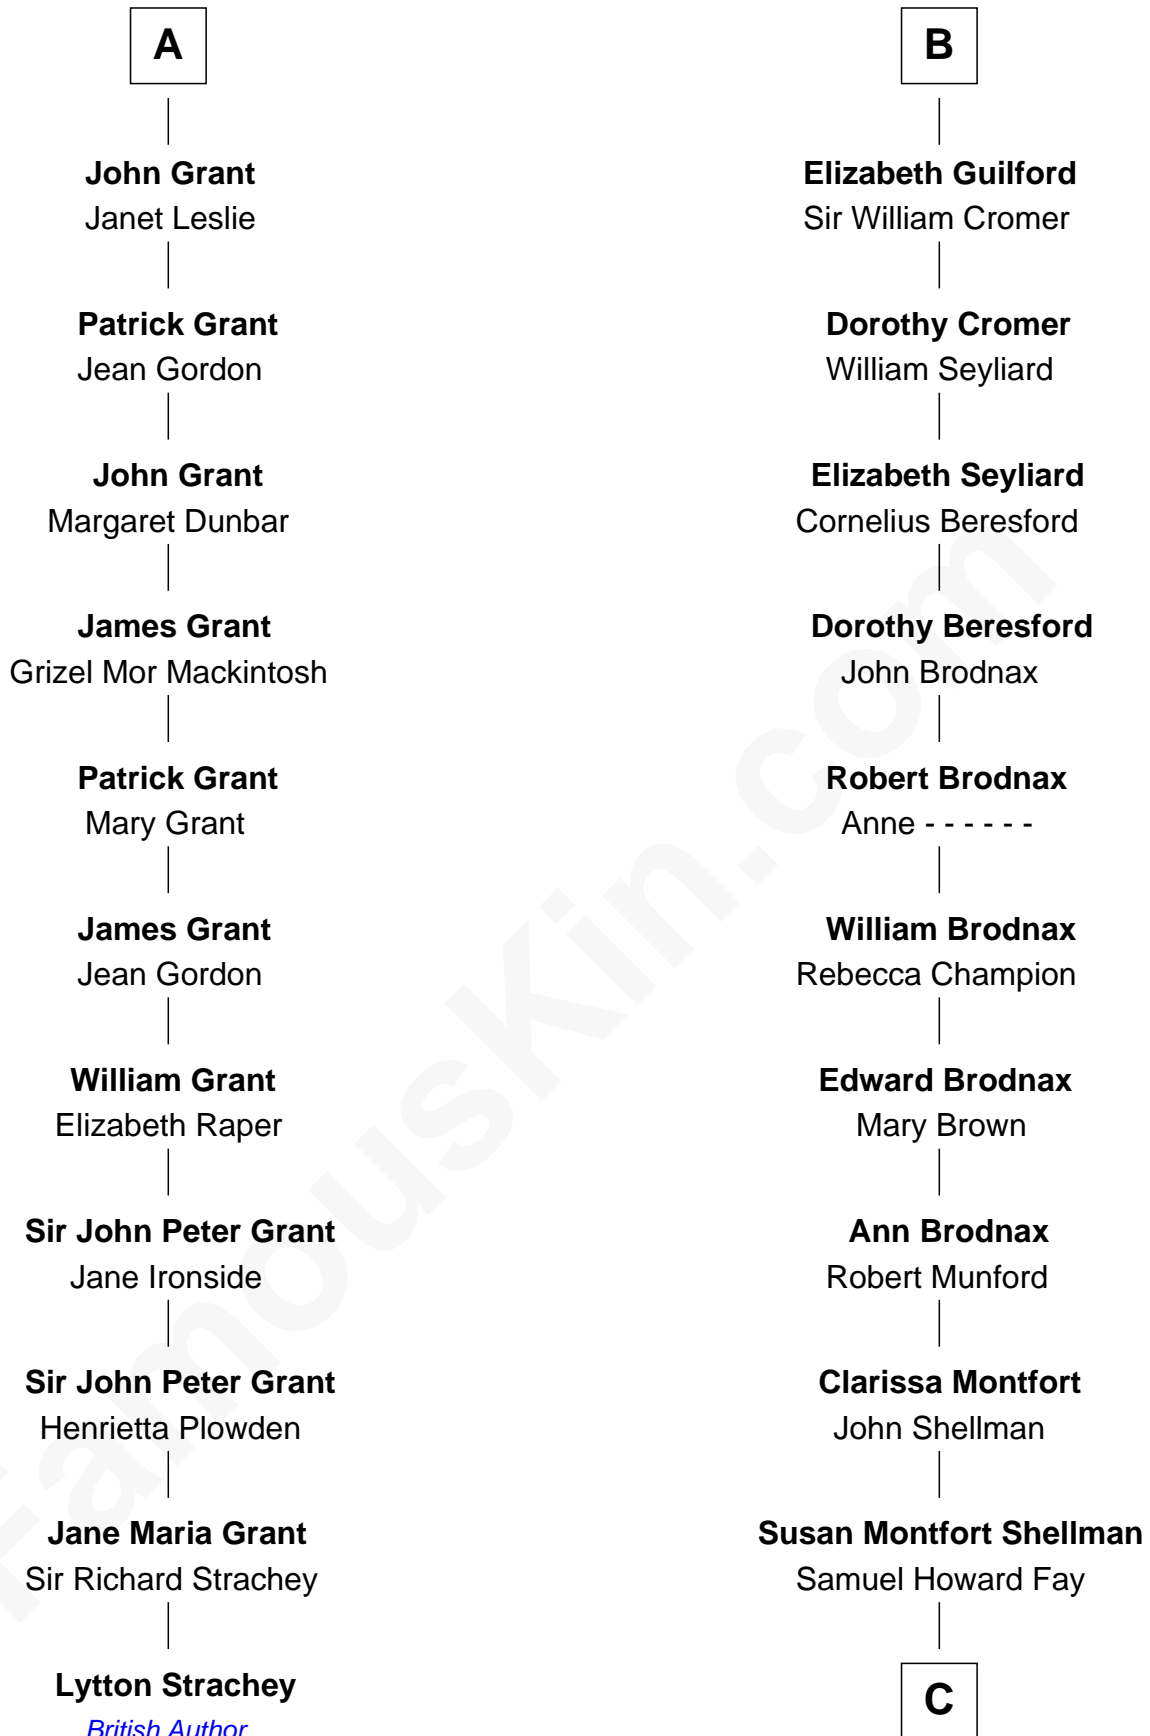

FamousKin.com

Relationship Chart of

Lytton Strachey

Author and Co-Founder of Bloomsbury Group

17th cousin 4 times removed of

George W. Bush
43rd U.S. President

Sir Robert de Holland
Maude la Zouche

C

Harriet Eleanor Fay
Rev. James Smith Bush

Samuel Prescott Bush
Flora Sheldon

Prescott Sheldon Bush
Dorothy Wear Walker

George Herbert Walker Bush
Barbara Pierce

George W. Bush
43rd U.S. President

FamousKin.com