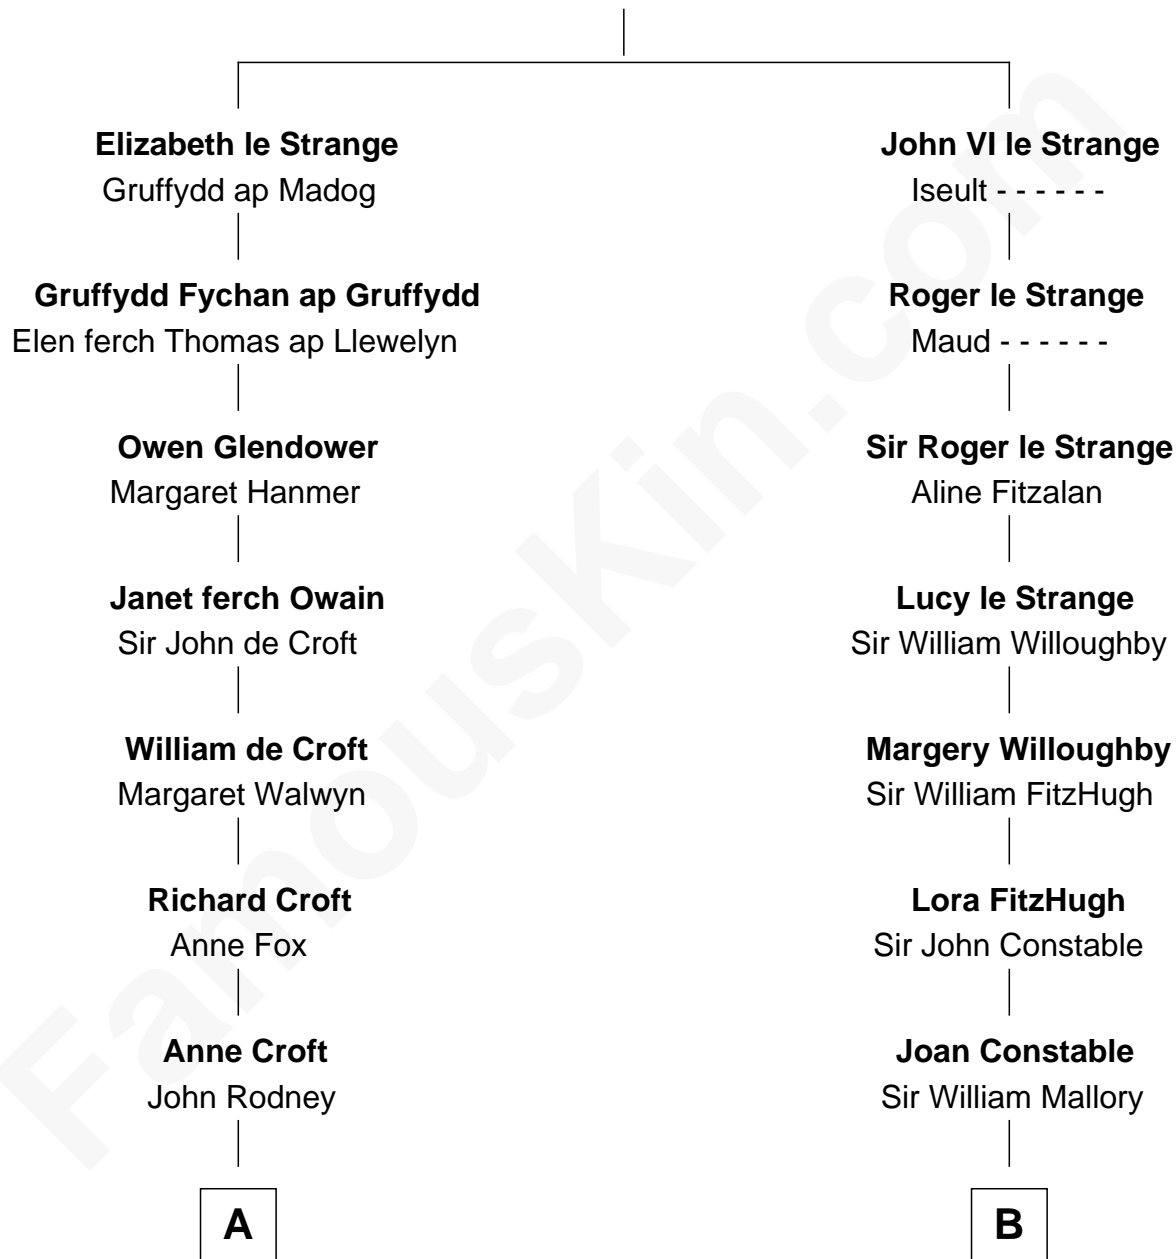

FamousKin.com

Relationship Chart of

Lytton Strachey

Author and Co-Founder of Bloomsbury Group

17th cousin 4 times removed of

Liza Minnelli

Singer and Actress

John V le Strange

Maud de Walton

C

John Aldridge Baugh

Mary Ann Marable

Elizabeth Baugh

William Tecumseh Gumm

Francis Avent Gumm

Ethel Marian Milne