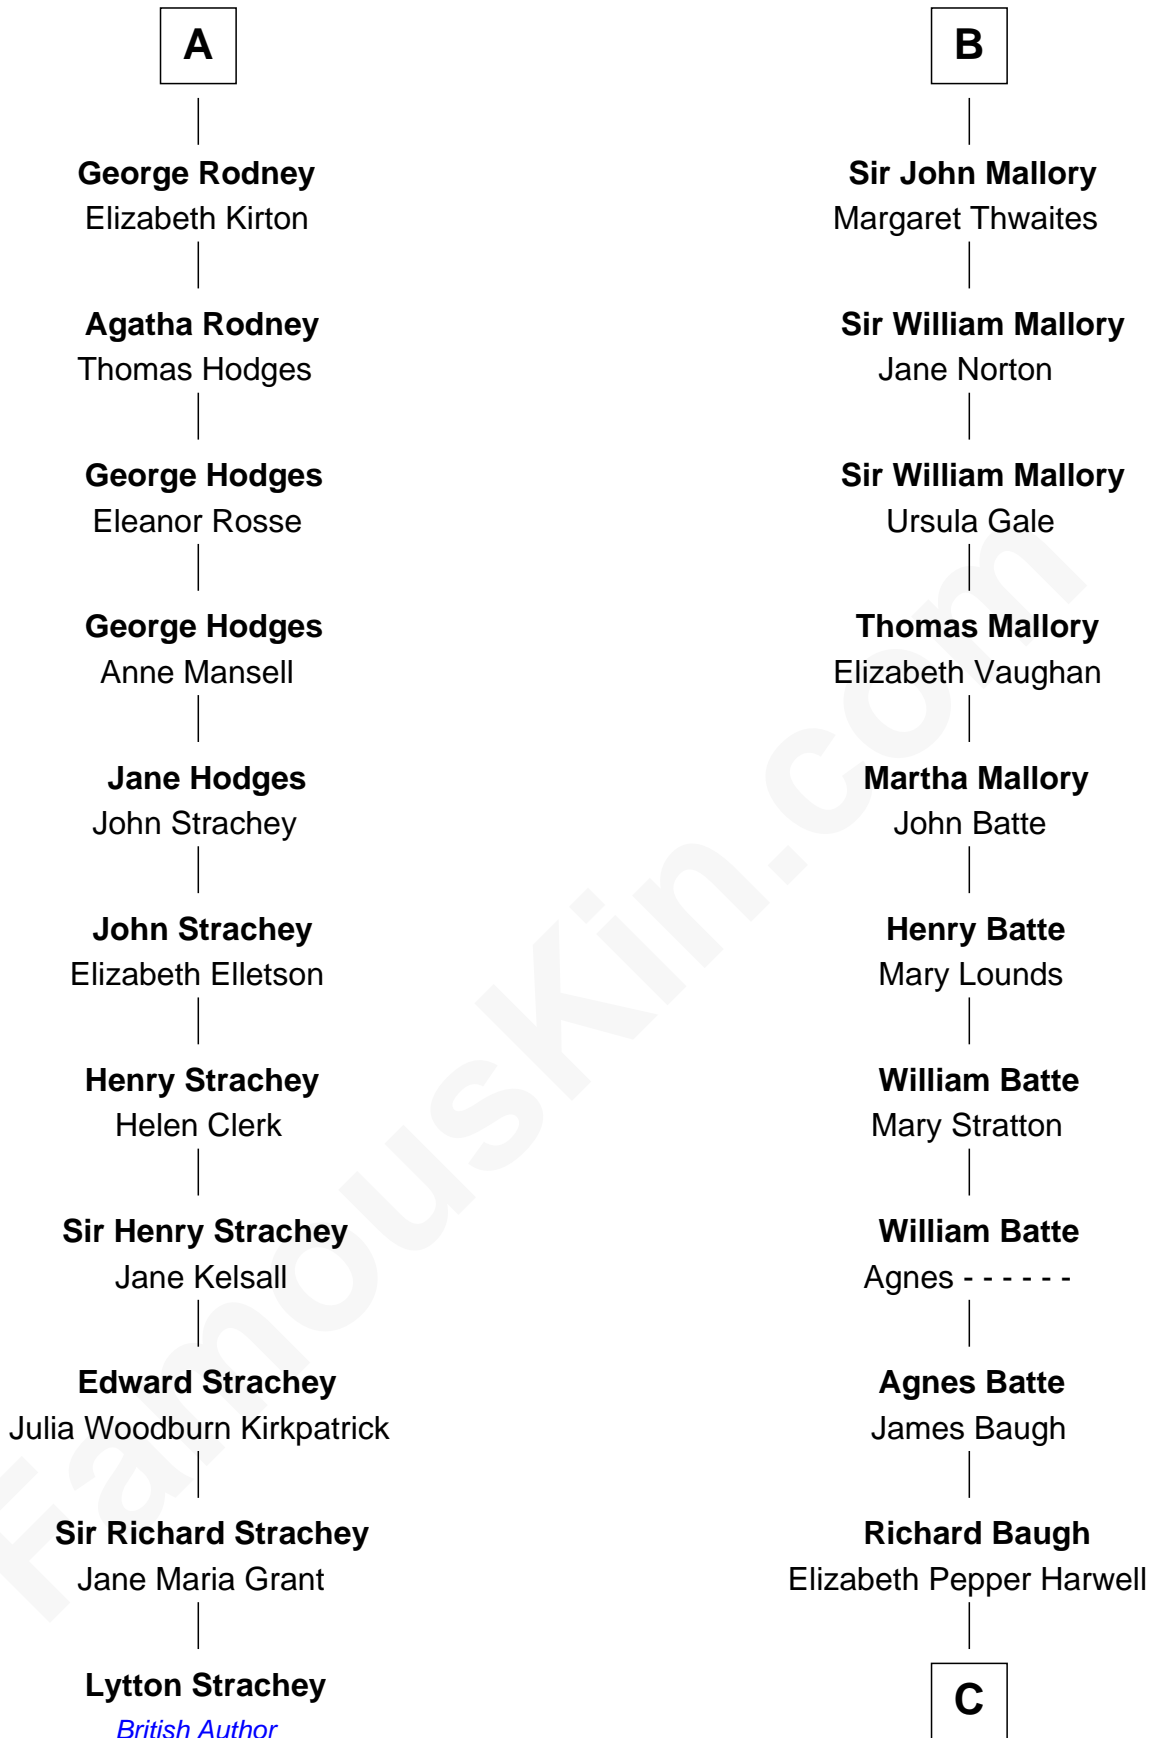

## Relationship Chart of

### Judy Garland

Singer and Movie Actress

**C**

|  
**John Aldridge Baugh**

Mary Ann Marable

|  
**Elizabeth Baugh**

William Tecumseh Gumm

|  
**Francis Avent Gumm**