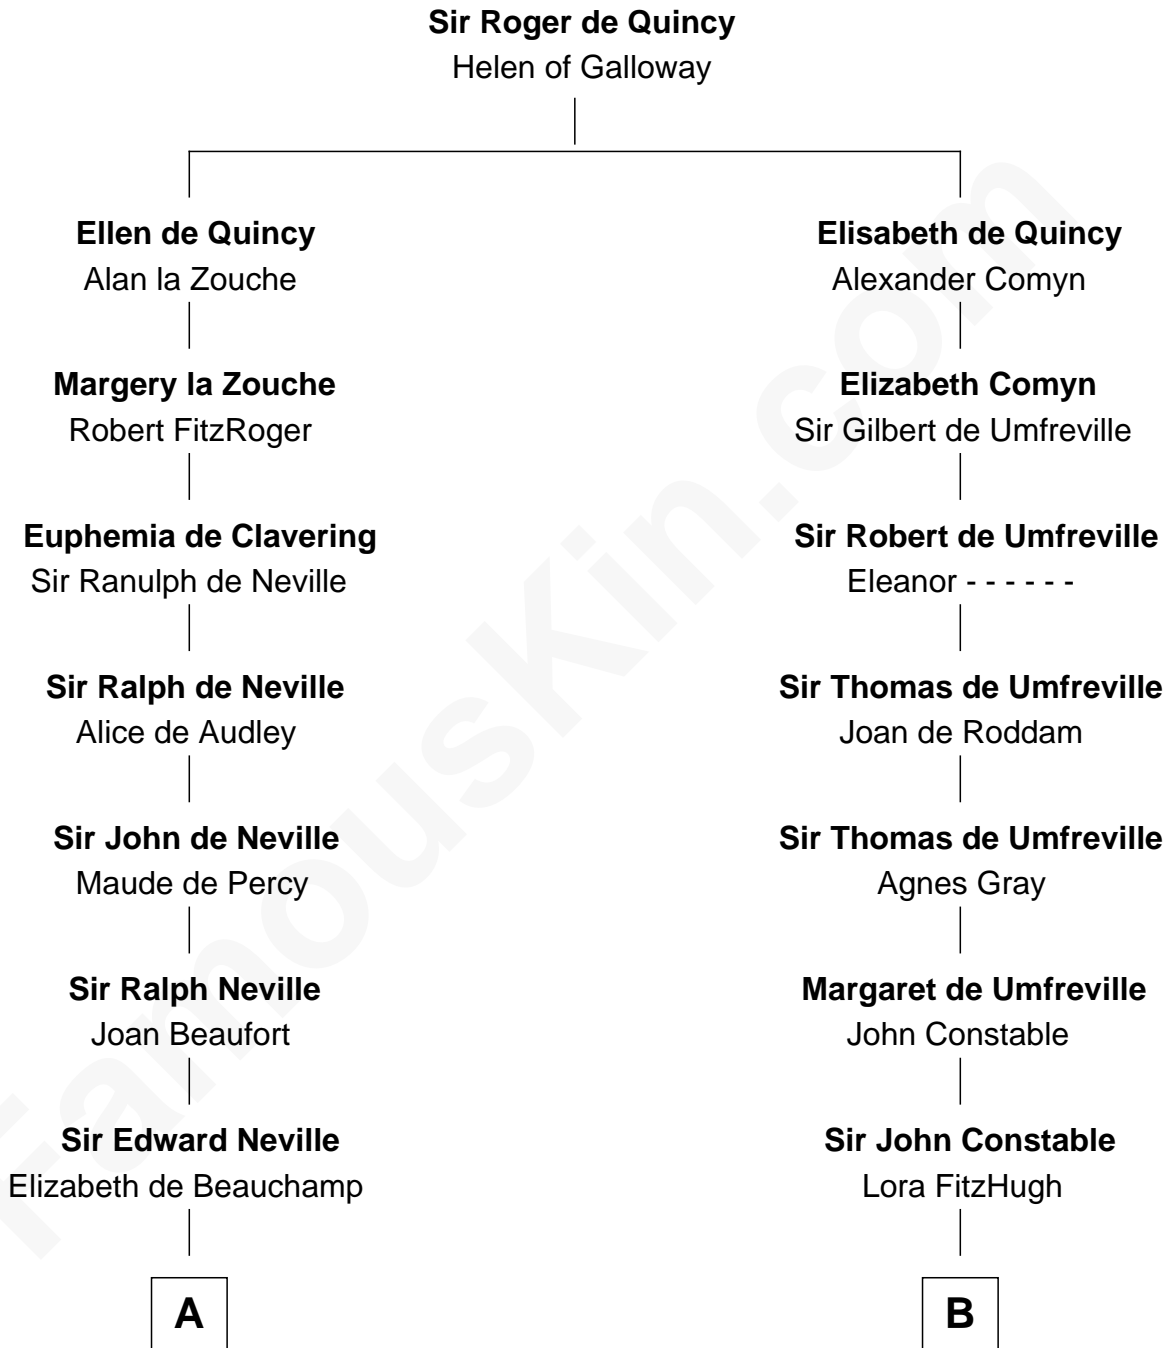

FamousKin.com

Relationship Chart of

Lytton Strachey

Author and Co-Founder of Bloomsbury Group

19th cousin 2 times removed of

Judy Garland

Singer and Movie Actress

C

Edward Strachey
Julia Woodburn Kirkpatrick

Sir Richard Strachey
Jane Maria Grant

Lytton Strachey
British Author

D

Richard Baugh
Elizabeth Pepper Harwell

John Aldridge Baugh
Mary Ann Marable

Elizabeth Baugh
William Tecumseh Gumm