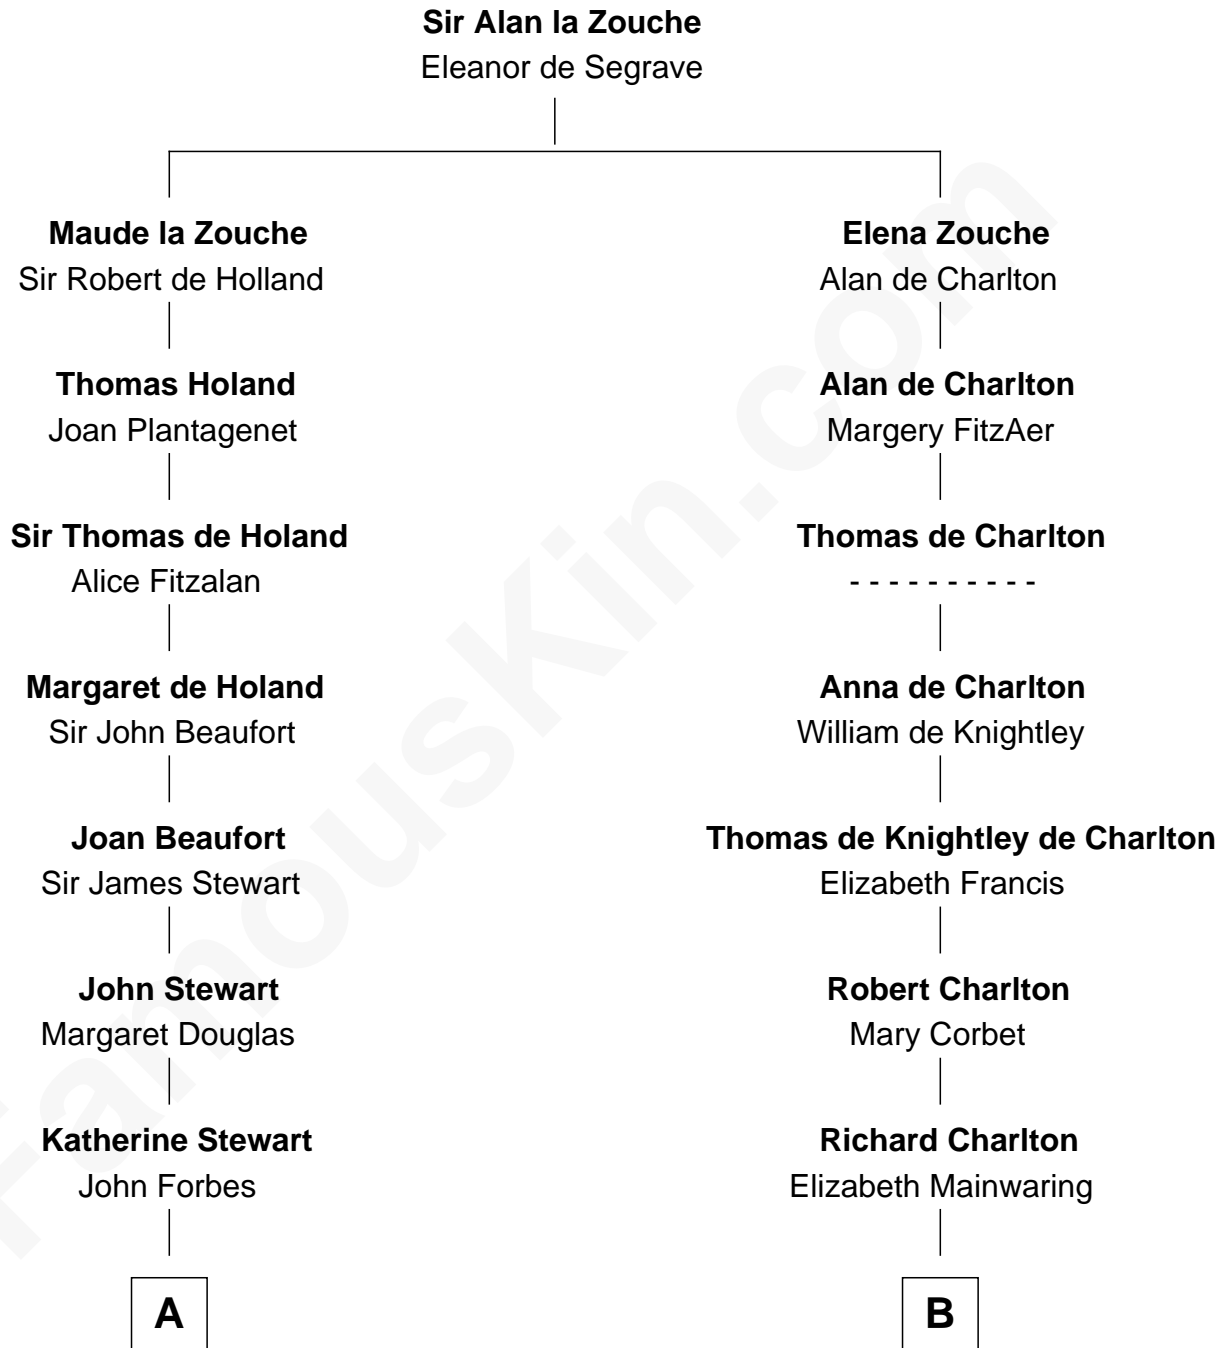

FamousKin.com

Relationship Chart of

Lytton Strachey

Author and Co-Founder of Bloomsbury Group

18th cousin 3 times removed of

Bette Davis
Movie Actress

C

Jane Maria Grant
Sir Richard Strachey

Lytton Strachey
British Author

D

Benjamin W. Bailey
Latta Hopkins

Harriet Jane Bailey
Charles Otis Thompson

Harriet Eugenia Thompson
William Aaron Favor

Ruth Augusta Favor
Harlow Morrell Davis

Bette Davis
Movie Actress