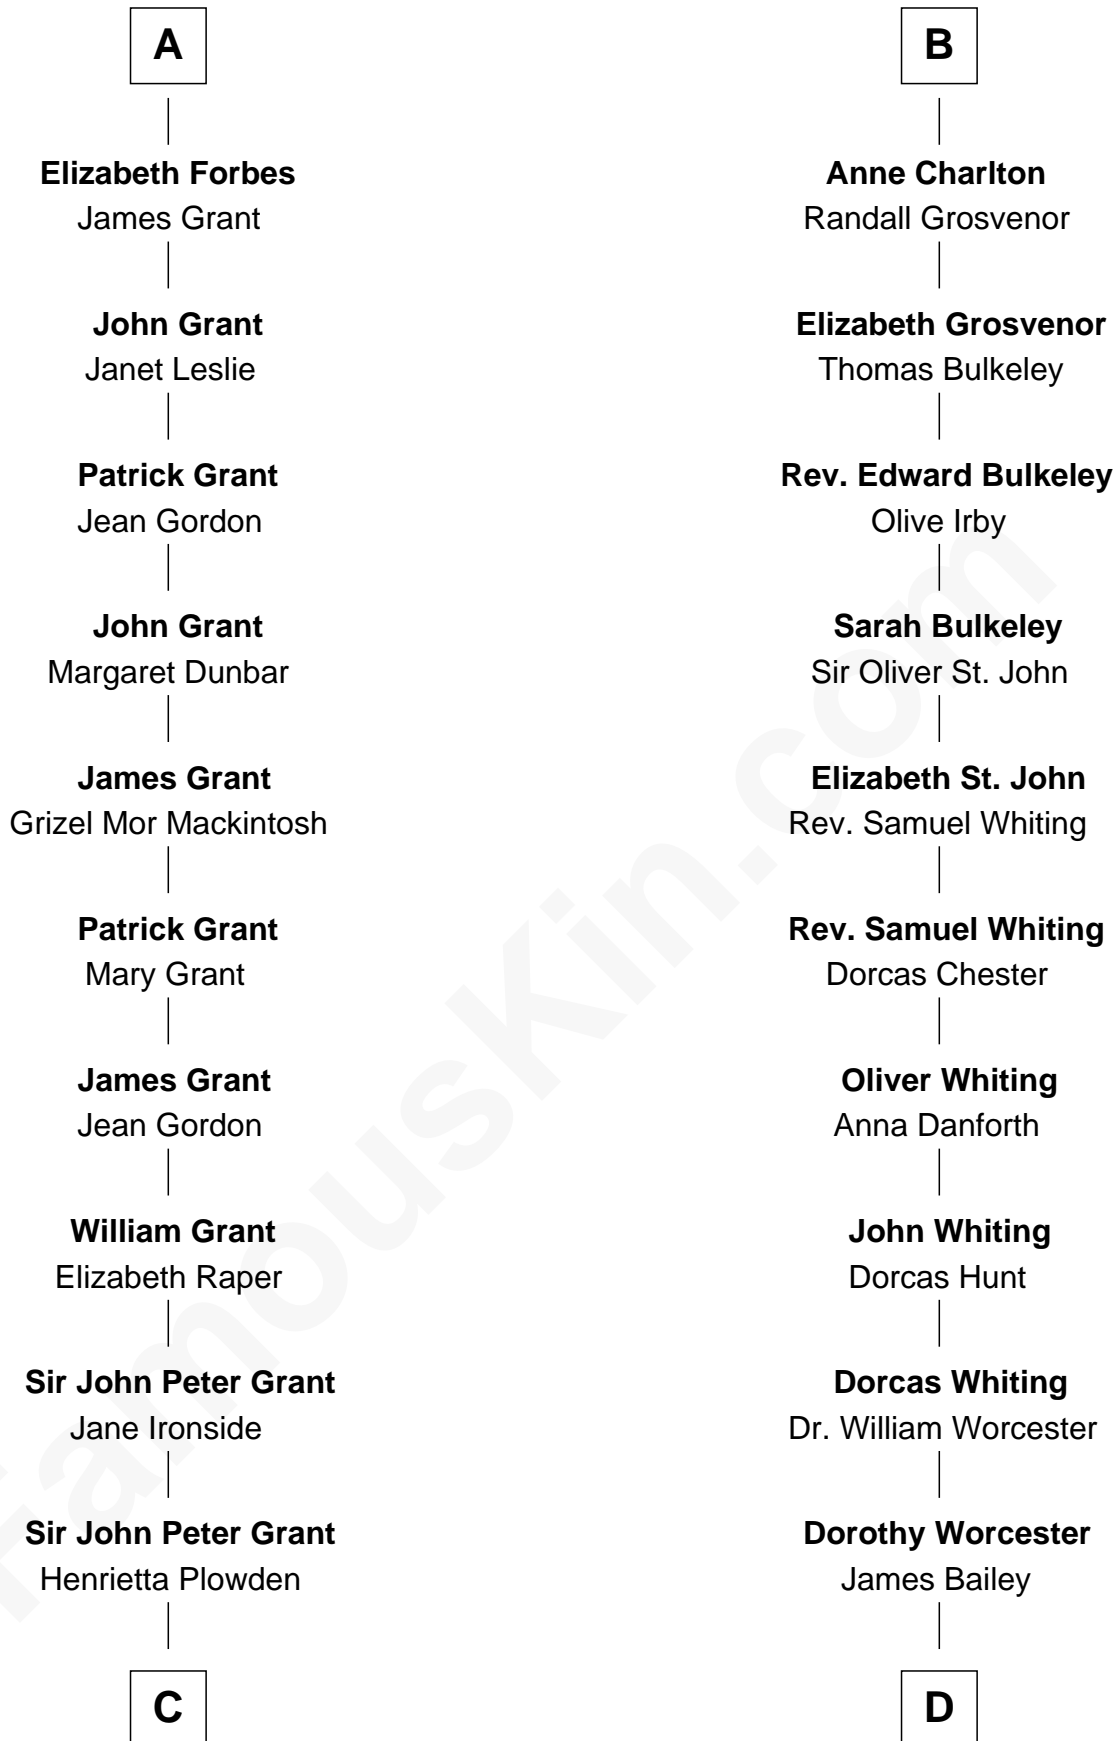

FamousKin.com

Relationship Chart of

Lytton Strachey

Author and Co-Founder of Bloomsbury Group

18th cousin 3 times removed of

Bette Davis
Movie Actress

C

Jane Maria Grant
Sir Richard Strachey

Lytton Strachey
British Author

D

Benjamin W. Bailey
Latta Hopkins

Harriet Jane Bailey
Charles Otis Thompson

Harriet Eugenia Thompson
William Aaron Favor

Ruth Augusta Favor
Harlow Morrell Davis

Bette Davis
Movie Actress