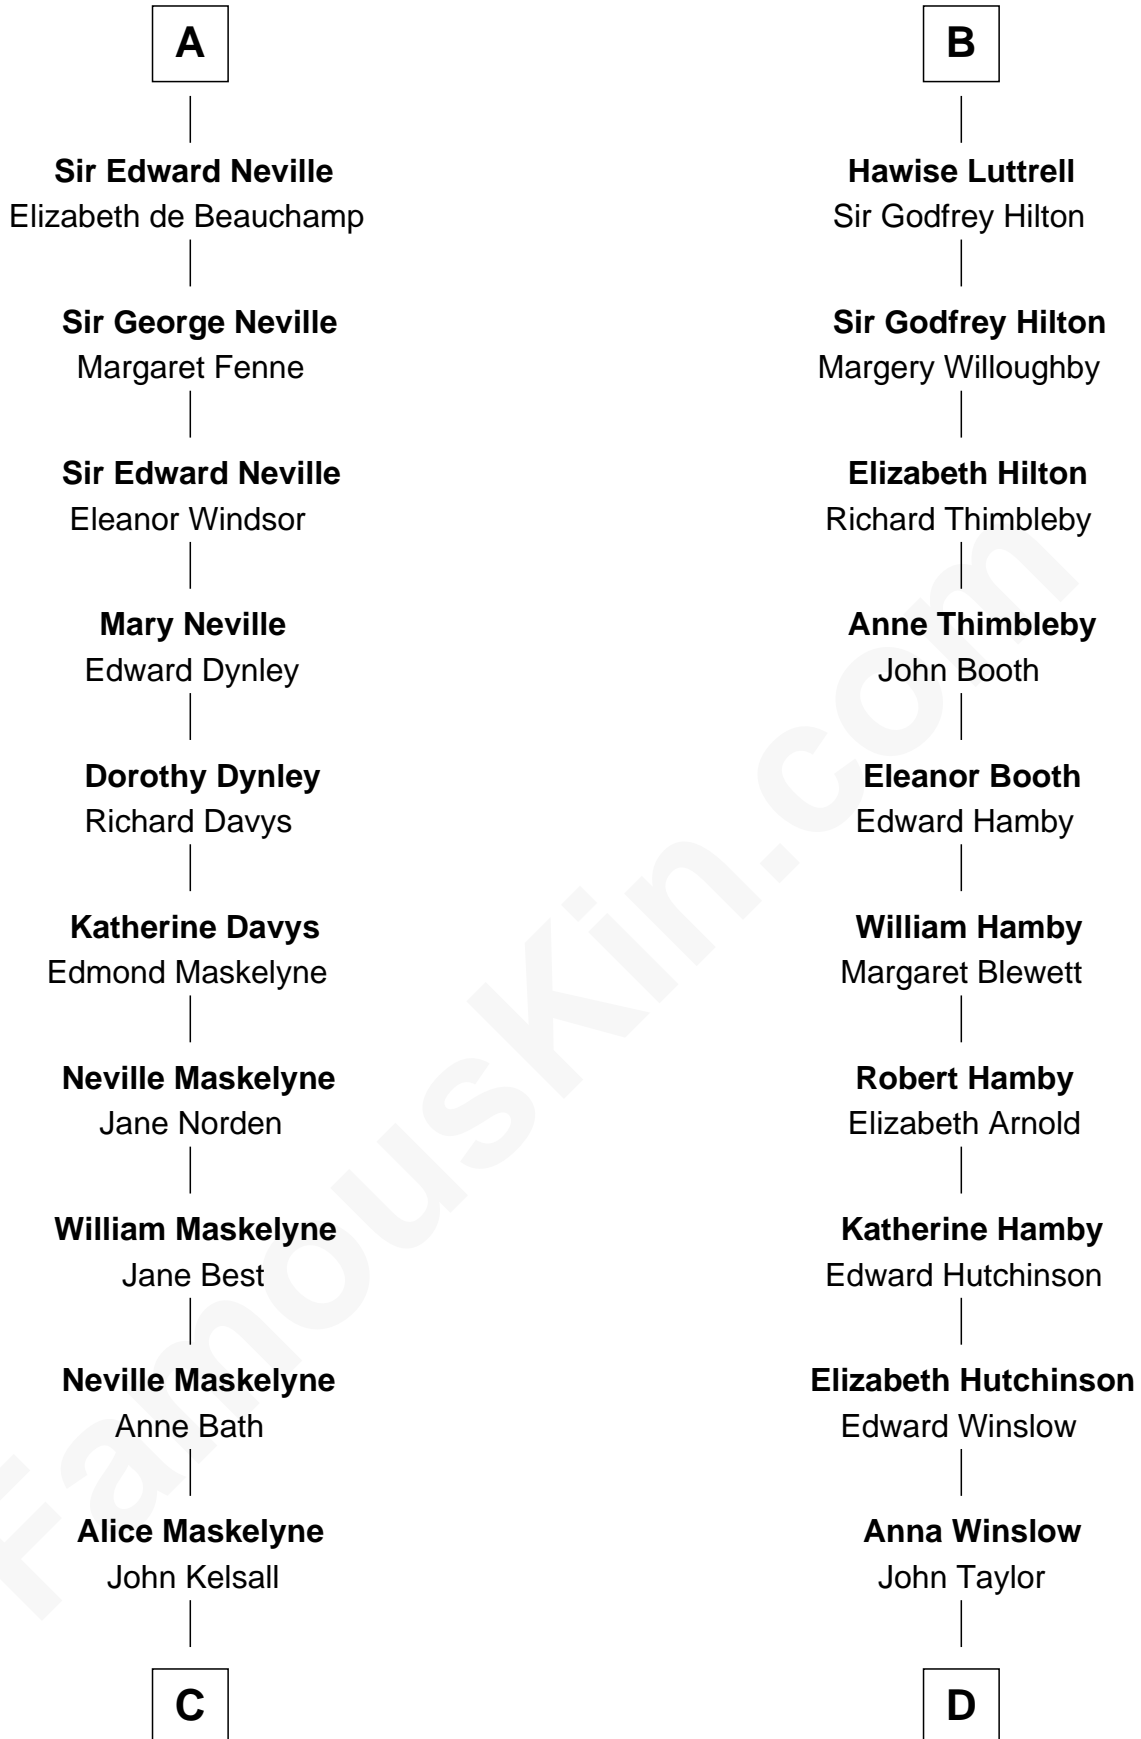

FamousKin.com

Relationship Chart of

Lytton Strachey

Author and Co-Founder of Bloomsbury Group

20th cousin 1 time removed of

Lucretia (Rudolph) Garfield

First Lady of President James Garfield

Roger le Bigod

Ida de Tony

C

Jane Kelsall
Sir Henry Strachey

Edward Strachey
Julia Woodburn Kirkpatrick

Sir Richard Strachey
Jane Maria Grant

Lytton Strachey
British Author

D

Elizabeth Taylor
Nathaniel Greene