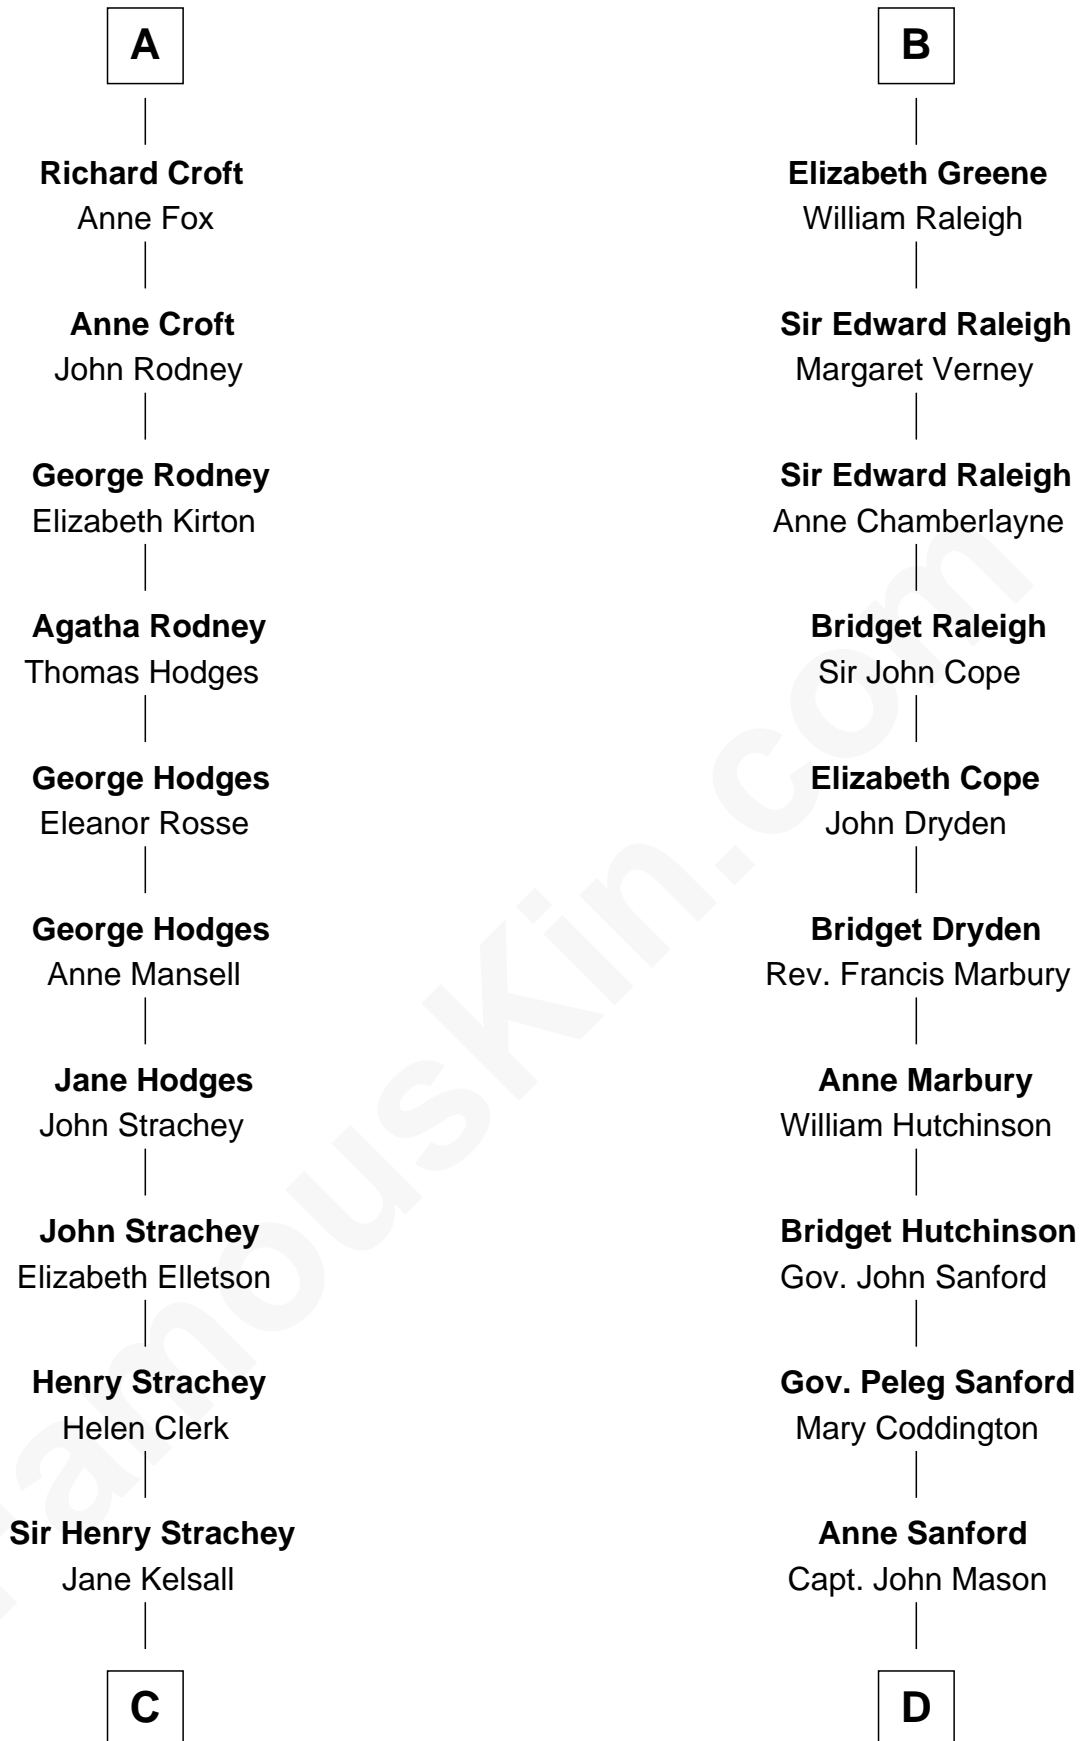

### Lucretia (Rudolph) Garfield

*First Lady of President James Garfield*

**Sir Roger de Somery**

Nichole d'Aubenev

**C**

**Edward Strachey**  
Julia Woodburn Kirkpatrick

**Sir Richard Strachey**  
Jane Maria Grant

**Lytton Strachey**  
*British Author*

**D**

**Peleg Sanford Mason**  
Mary Stanton

**Elijah Mason**  
Lucretia Greene

**Arabella Greene Mason**  
Zebulon Rudolph

**Lucretia (Rudolph) Garfield**  
*First Lady of James Garfield*