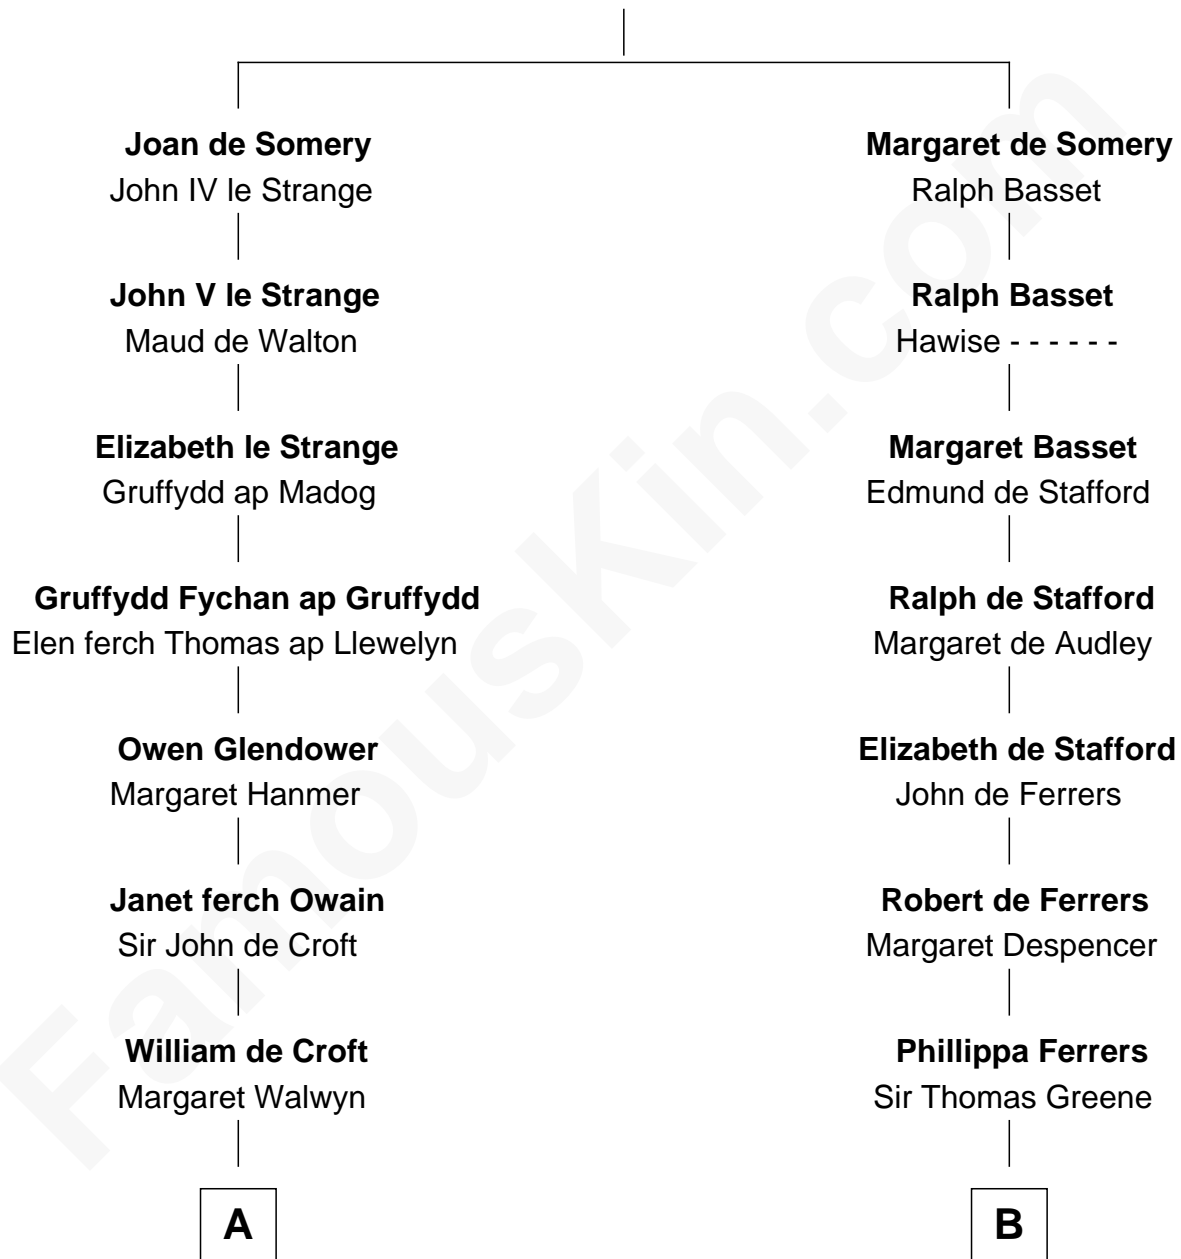

## Relationship Chart of

### Lytton Strachey

*Author and Co-Founder of Bloomsbury Group*

19th cousin 1 time removed of

### Lucretia (Rudolph) Garfield

*First Lady of President James Garfield*

**Sir Roger de Somery**

Nichole d'Aubenev

**C**

**Edward Strachey**  
Julia Woodburn Kirkpatrick

**Sir Richard Strachey**  
Jane Maria Grant

**Lytton Strachey**  
*British Author*

**D**

**Peleg Sanford Mason**  
Mary Stanton

**Elijah Mason**  
Lucretia Greene

**Arabella Greene Mason**  
Zebulon Rudolph

**Lucretia (Rudolph) Garfield**  
*First Lady of James Garfield*