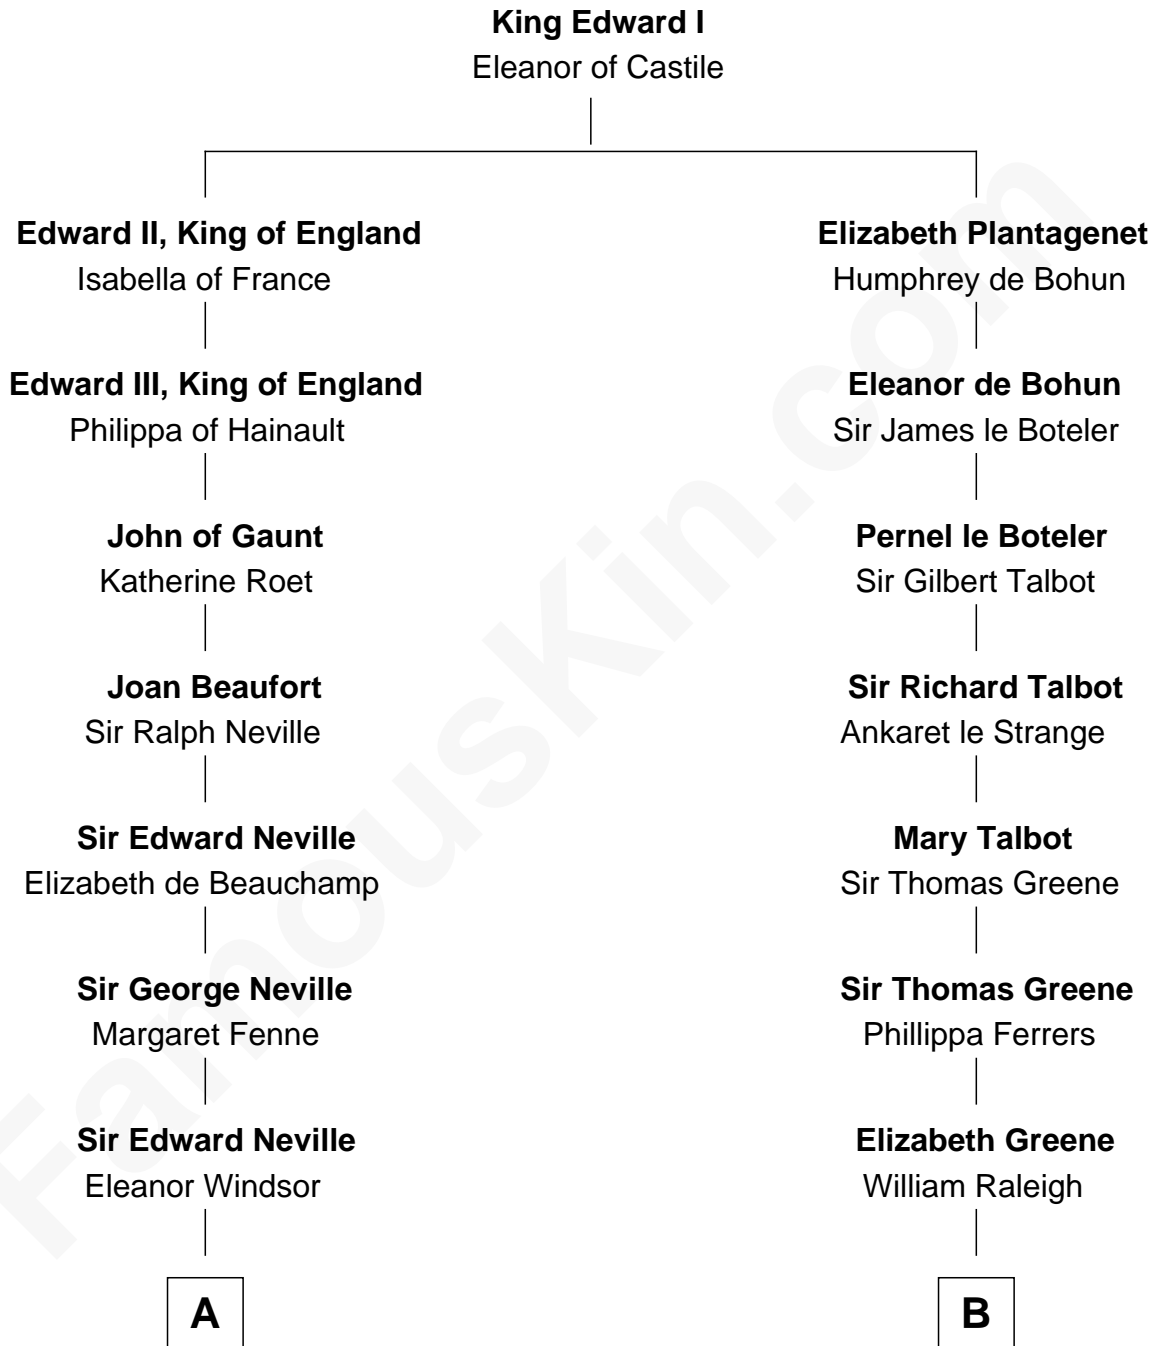

FamousKin.com

Relationship Chart of Lytton Strachey

Author and Co-Founder of Bloomsbury Group

17th cousin 2 times removed of

Lucretia (Rudolph) Garfield

First Lady of President James Garfield

C

Elijah Mason
Lucretia Greene

Arabella Greene Mason
Zebulon Rudolph

Lucretia (Rudolph) Garfield
First Lady of James Garfield

FamousKin.com