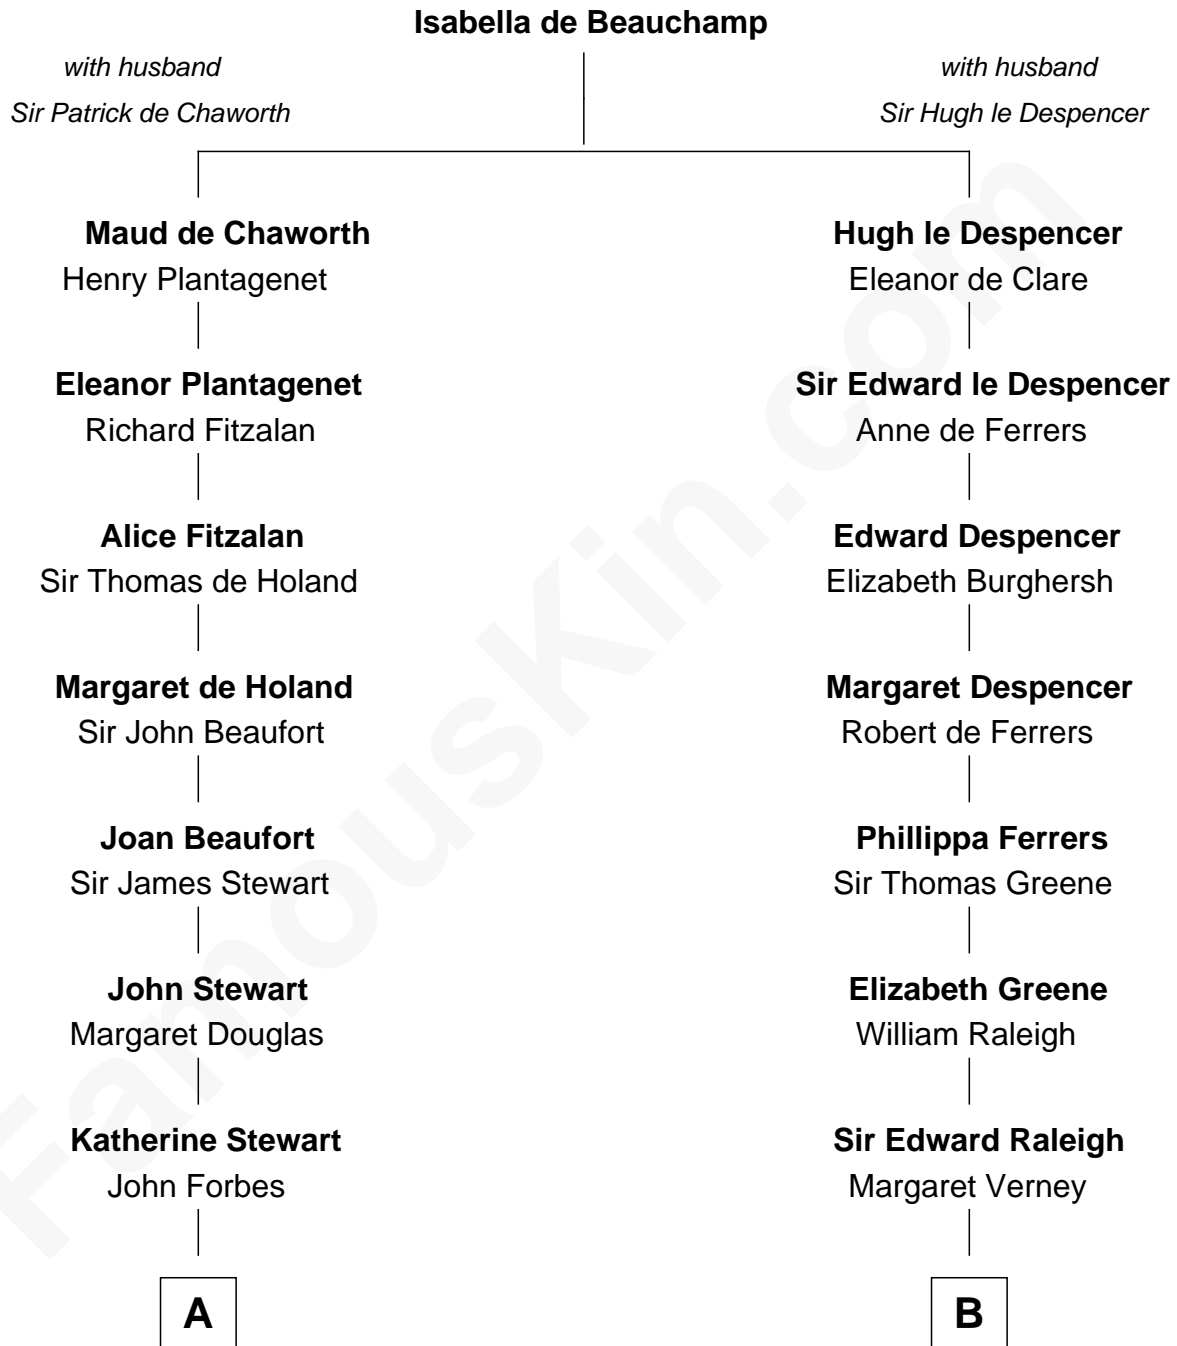

FamousKin.com

Relationship Chart of

Lytton Strachey

Author and Co-Founder of Bloomsbury Group

18th cousin of

Lucretia (Rudolph) Garfield

First Lady of President James Garfield

C

Jane Maria Grant
Sir Richard Strachey

Lytton Strachey
British Author

D

Arabella Greene Mason
Zebulon Rudolph

Lucretia (Rudolph) Garfield
First Lady of James Garfield

FamousKin.com