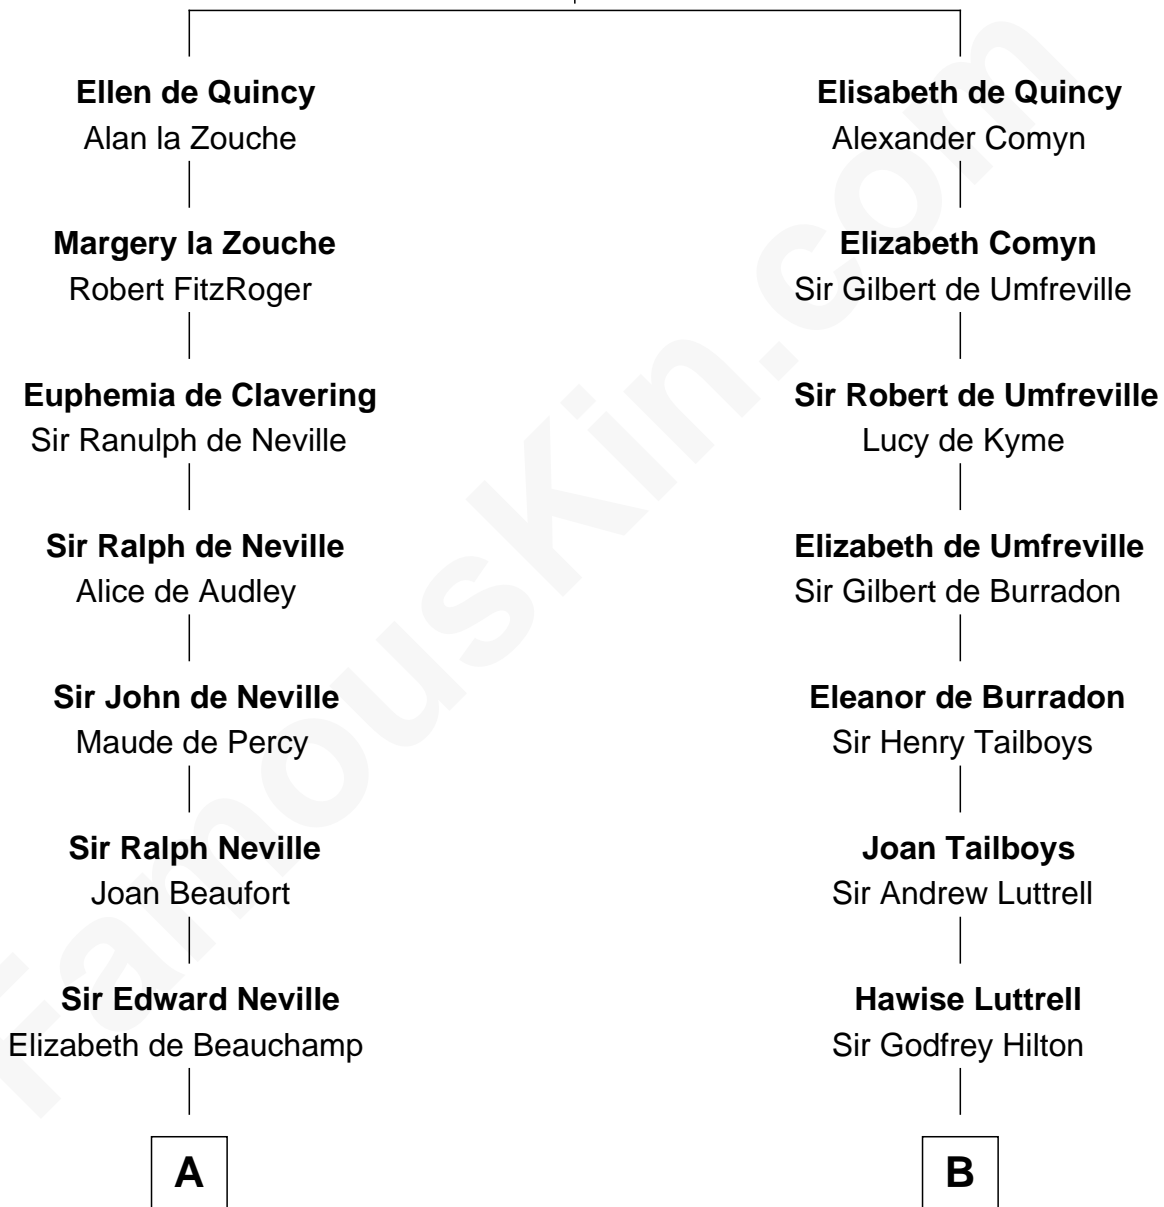

FamousKin.com

Relationship Chart of

Lytton Strachey

Author and Co-Founder of Bloomsbury Group

19th cousin 1 time removed of

Lucretia (Rudolph) Garfield

First Lady of President James Garfield

Sir Roger de Quincy
Helen of Galloway

C

Edward Strachey
Julia Woodburn Kirkpatrick

Sir Richard Strachey
Jane Maria Grant

Lytton Strachey
British Author

D

John Greene
Azubah Ward

Lucretia Greene
Elijah Mason

Arabella Greene Mason
Zebulon Rudolph