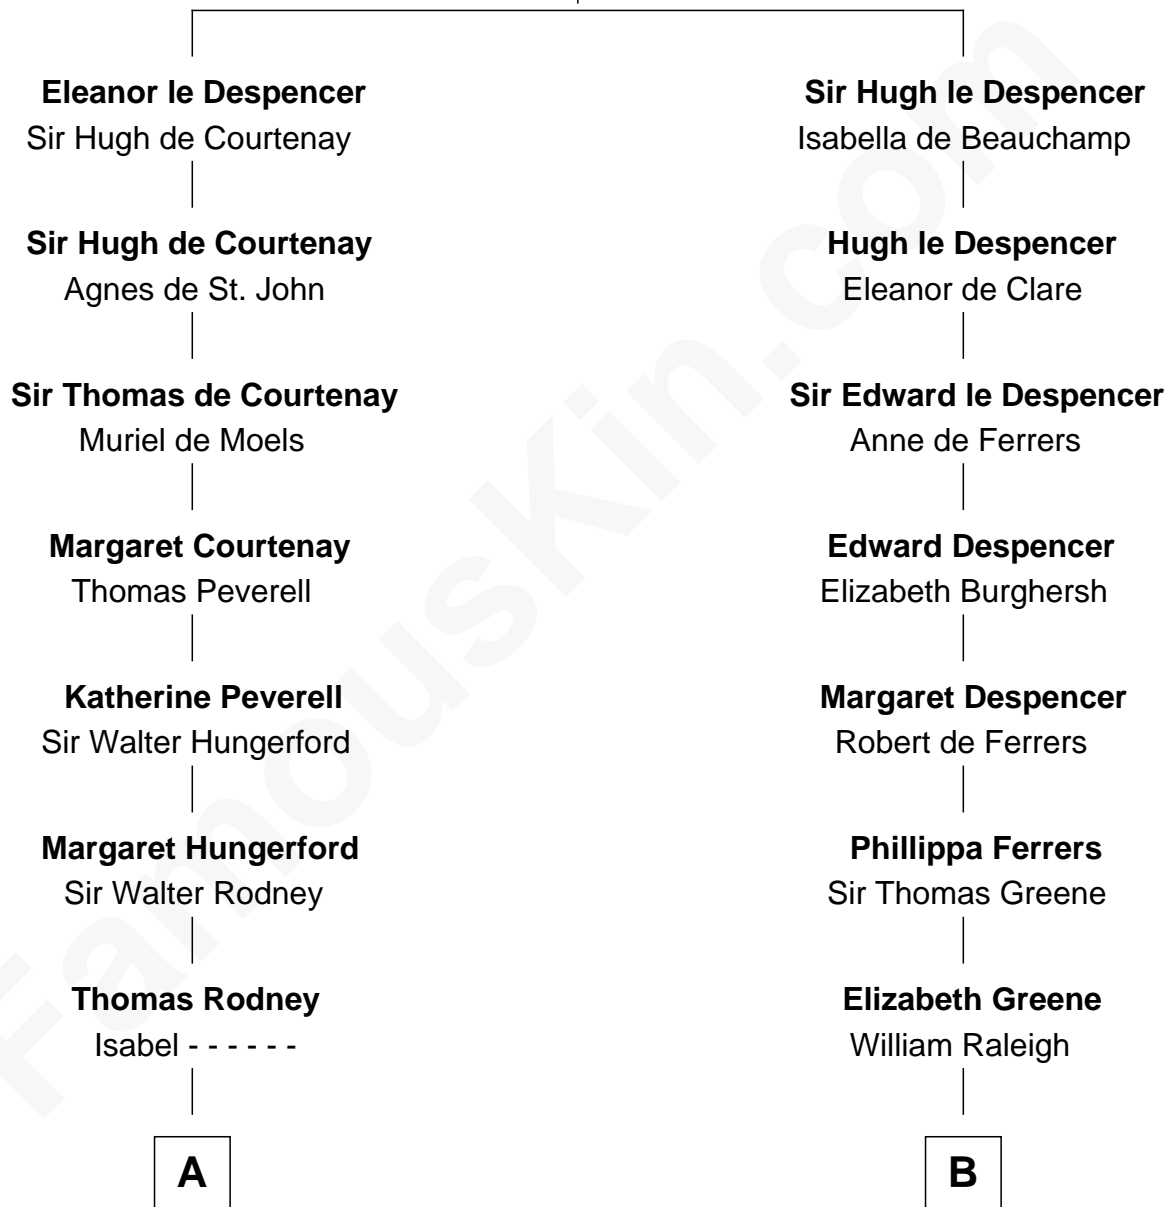

## Relationship Chart of

### Lytton Strachey

Author and Co-Founder of Bloomsbury Group

18th cousin 1 time removed of

### Lucretia (Rudolph) Garfield

First Lady of President James Garfield

**Sir Hugh le Despencer**

Aveline Basset

**C**

**Sir Richard Strachey**

Jane Maria Grant

**Lytton Strachey**

*British Author*

**D**

**Elijah Mason**

Lucretia Greene

**Arabella Greene Mason**

Zebulon Rudolph

**Lucretia (Rudolph) Garfield**

*First Lady of James Garfield*