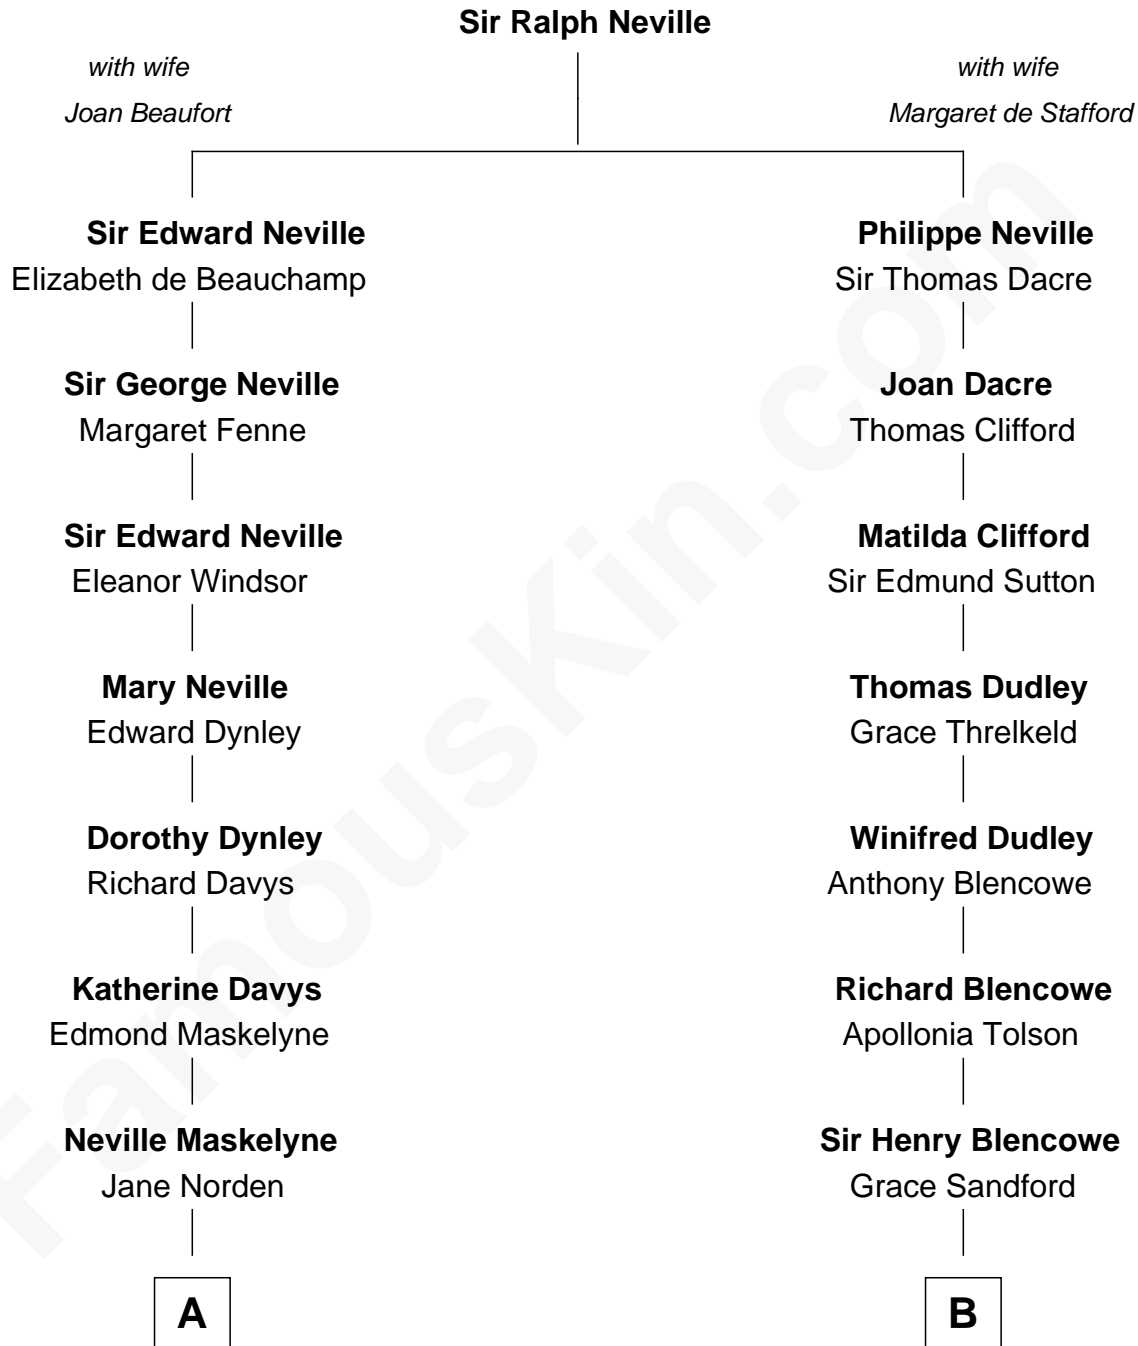

FamousKin.com

Relationship Chart of

Lytton Strachey

Author and Co-Founder of Bloomsbury Group

13th cousin 7 times removed of

Paris Hilton

Socialite and TV Personality

C