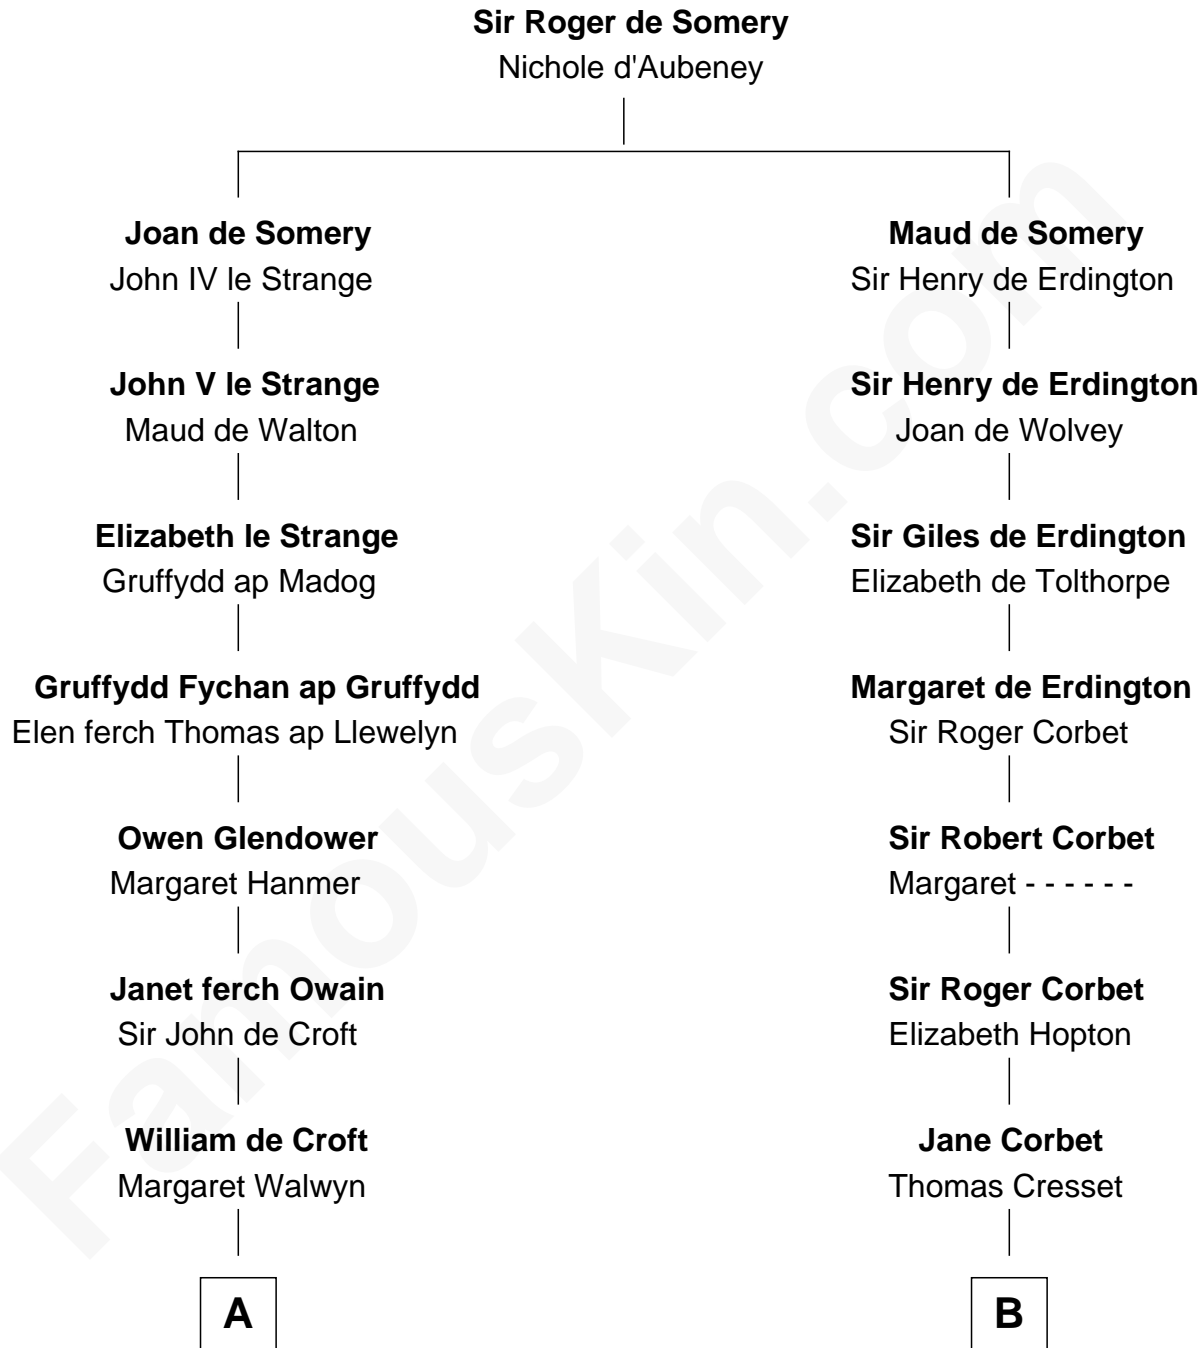

## Relationship Chart of

### Lytton Strachey

Author and Co-Founder of Bloomsbury Group

11th cousin 8 times removed of

**Richard More**

(c1614 - c1696) Mayflower passenger 1620

**MAYFLOWER**

**C**

—  
**Edward Strachey**  
Julia Woodburn Kirkpatrick