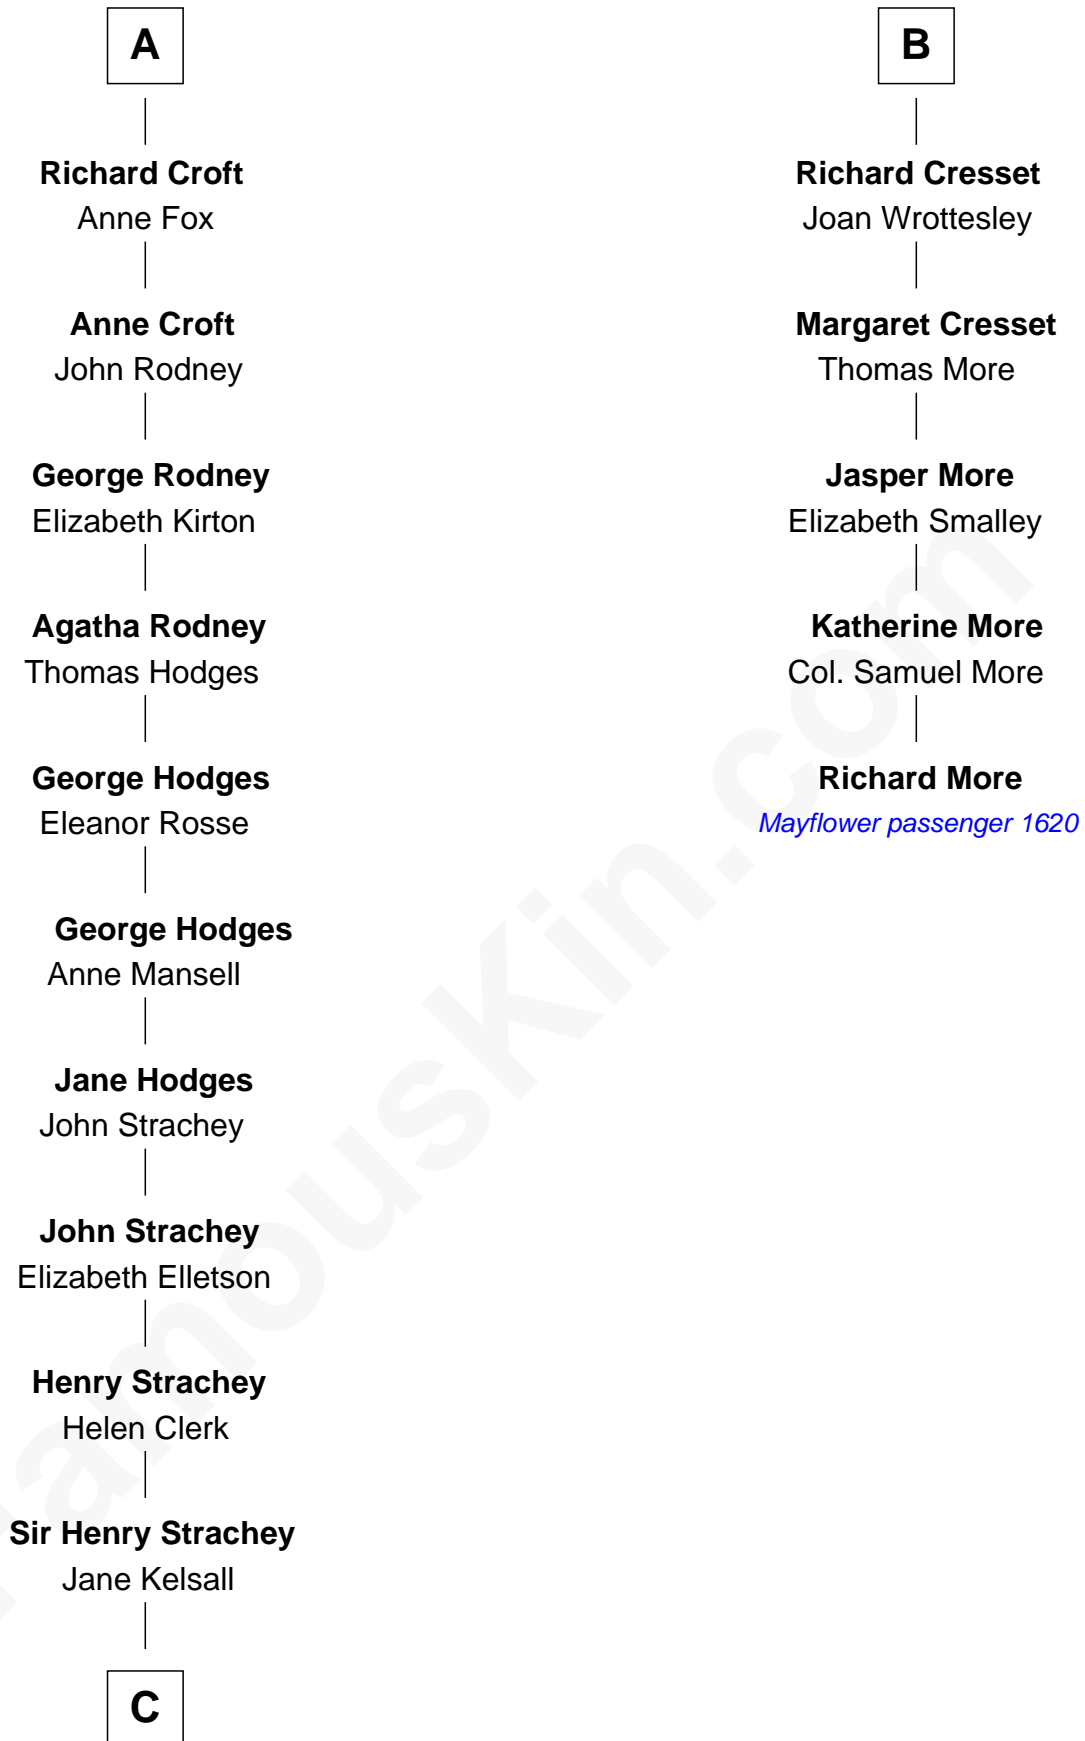

## Relationship Chart of

### Lytton Strachey

Author and Co-Founder of Bloomsbury Group

11th cousin 8 times removed of

**Richard More**

(c1614 - c1696) Mayflower passenger 1620

**MAYFLOWER**

**C**

—  
**Edward Strachey**  
Julia Woodburn Kirkpatrick