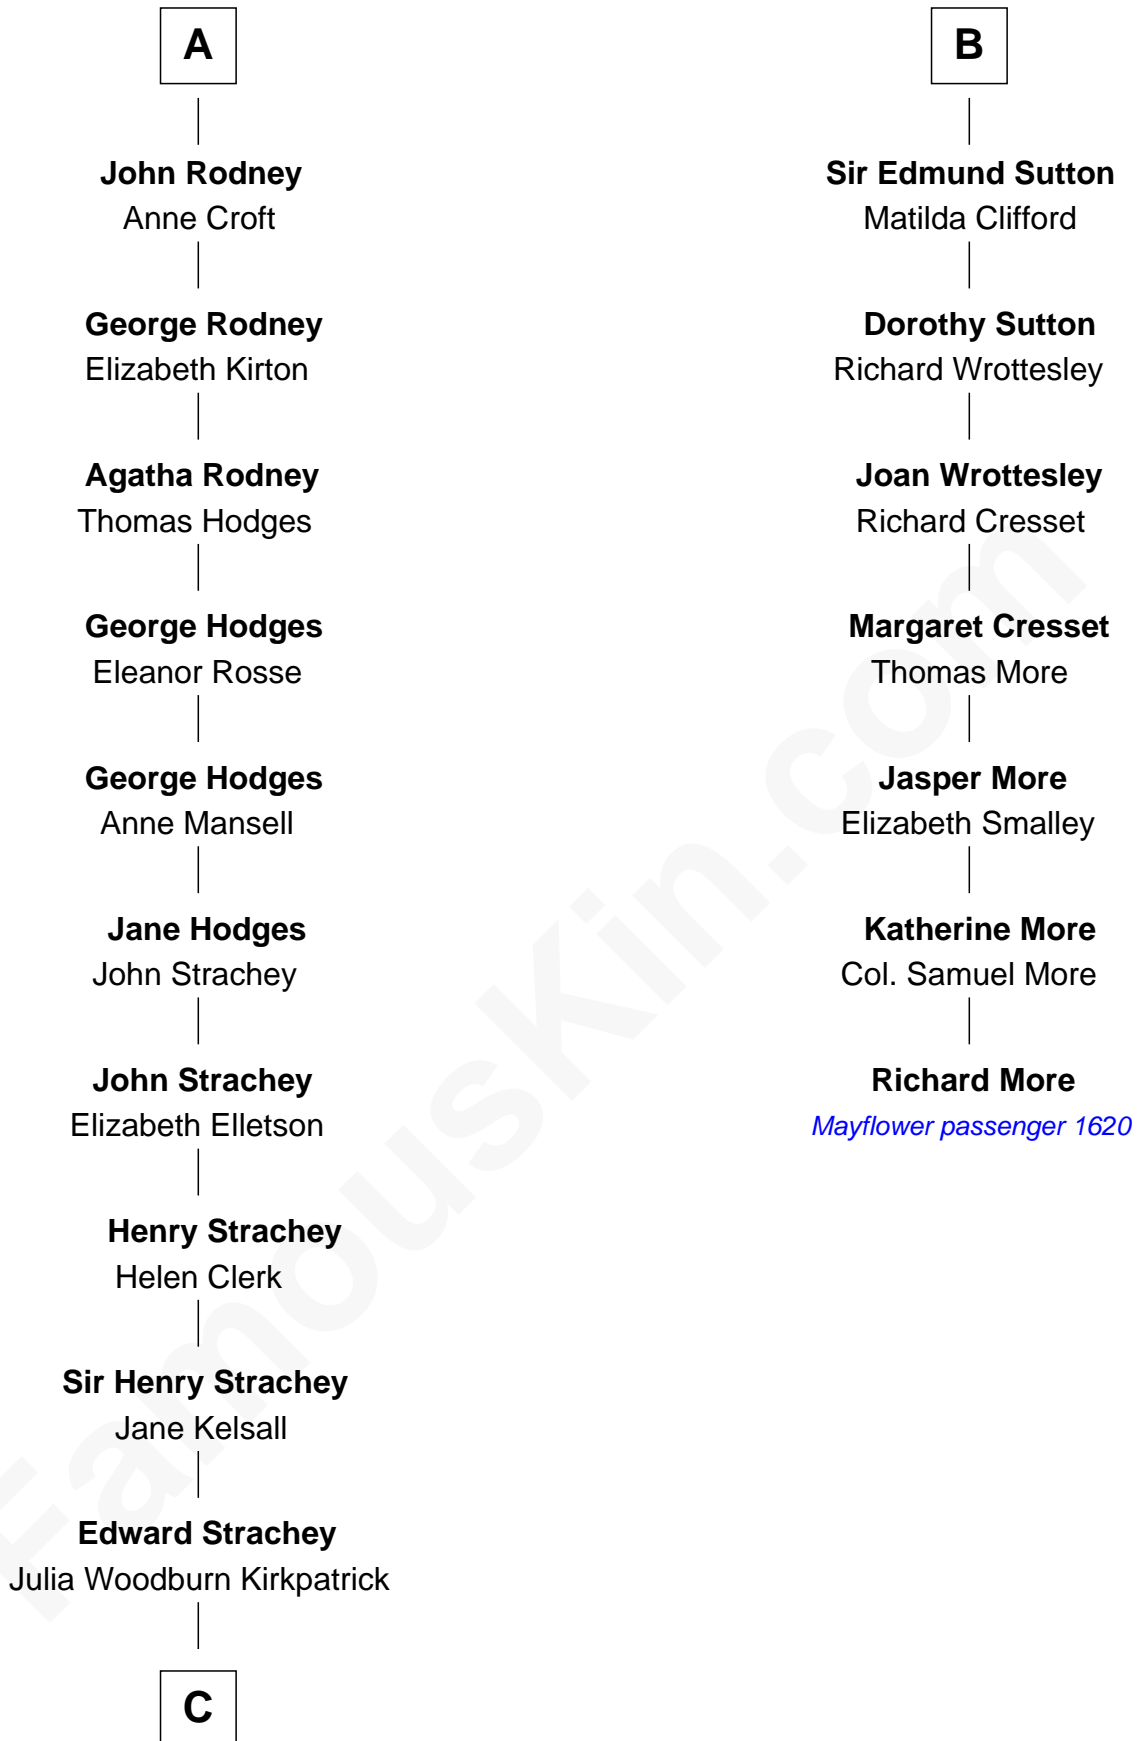

FamousKin.com

Relationship Chart of

Lytton Strachey

Author and Co-Founder of Bloomsbury Group

13th cousin 5 times removed of

Richard More

(c1614 - c1696) Mayflower passenger 1620

MAYFLOWER

Sir Hugh le Despencer

Aveline Basset

C

—
Sir Richard Strachey

Jane Maria Grant

—
Lytton Strachey

British Author

FamousKin.com