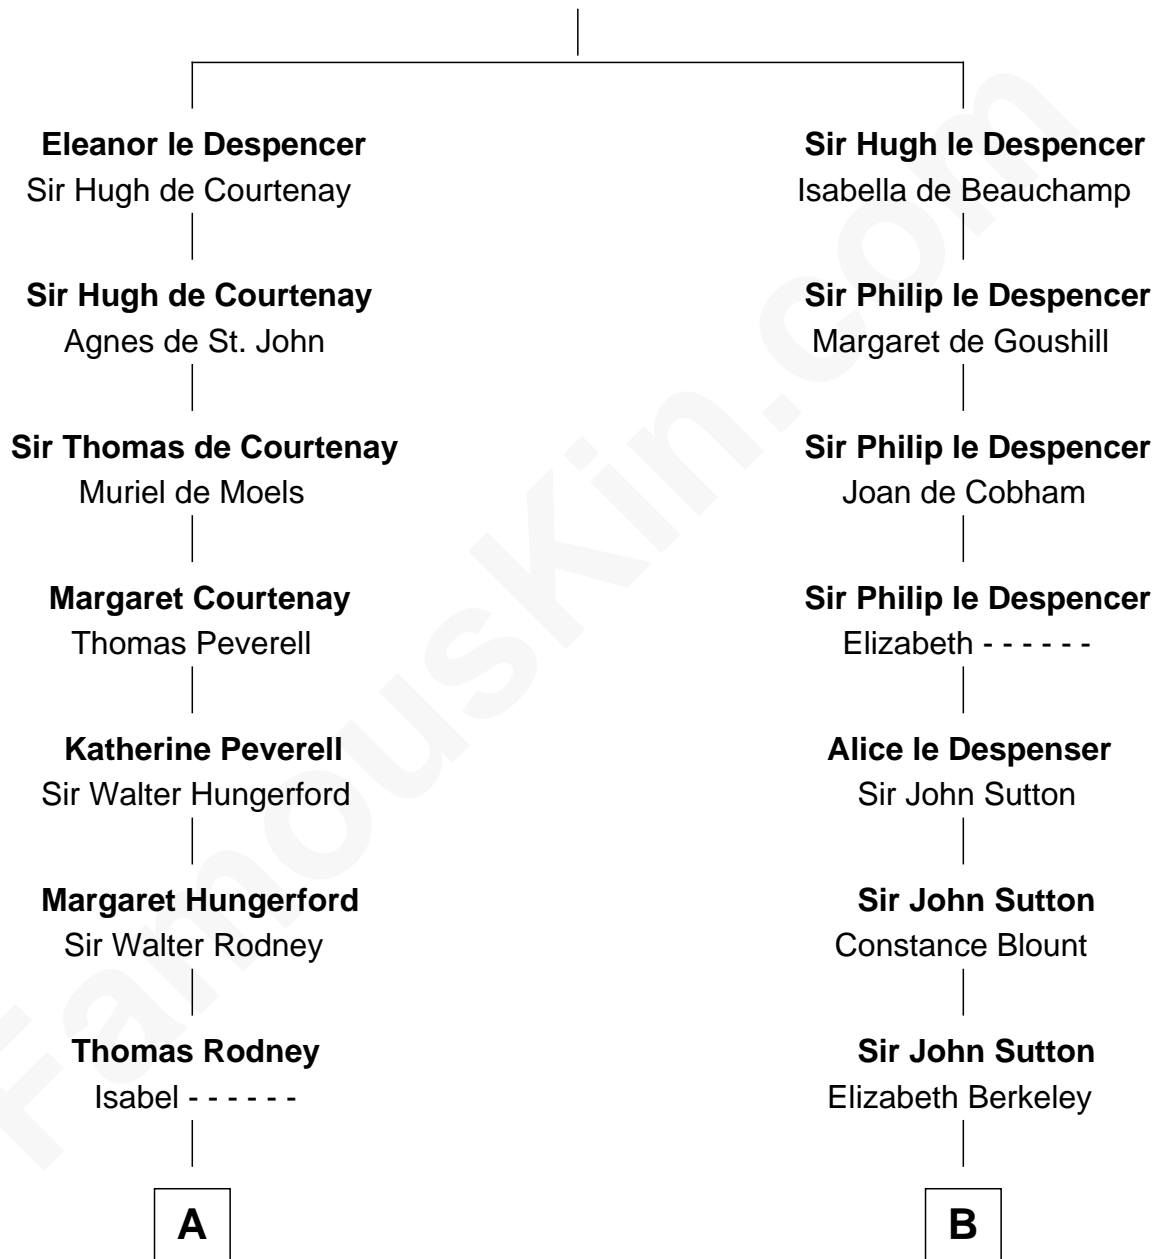

FamousKin.com

Relationship Chart of

Lytton Strachey

Author and Co-Founder of Bloomsbury Group

13th cousin 5 times removed of

Richard More

(c1614 - c1696) Mayflower passenger 1620

MAYFLOWER

Sir Hugh le Despencer

Aveline Basset

C

—
Sir Richard Strachey

Jane Maria Grant

—
Lytton Strachey

British Author

FamousKin.com