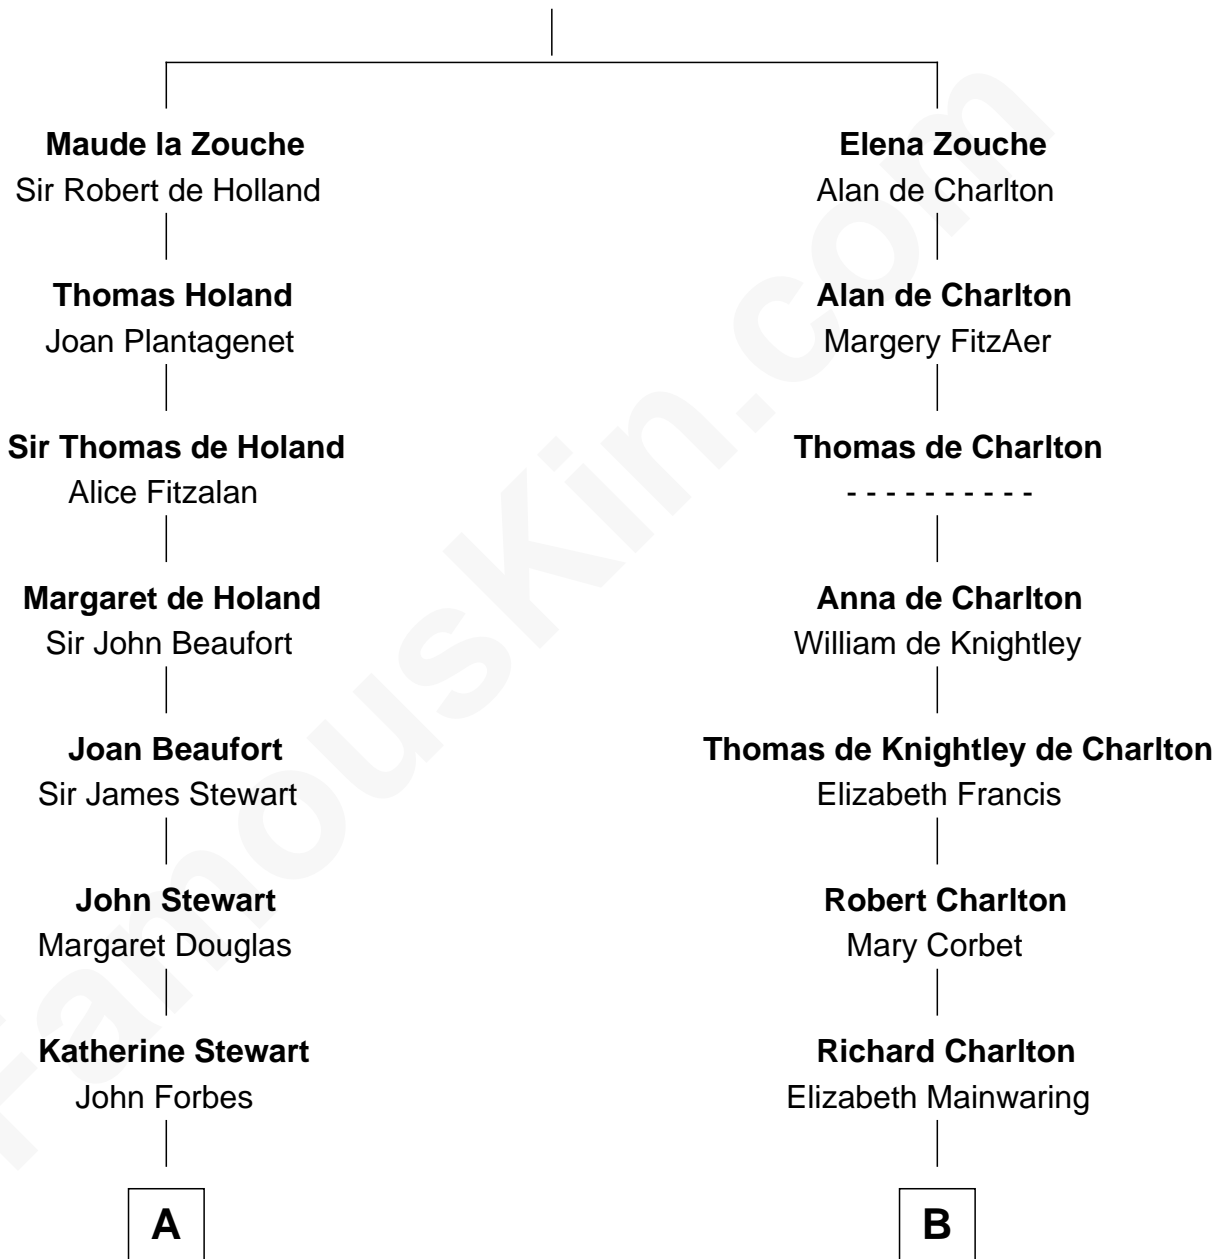

FamousKin.com

Relationship Chart of

Lytton Strachey

Author and Co-Founder of Bloomsbury Group

18th cousin 2 times removed of

Calvin Coolidge
30th U.S. President

Sir Alan la Zouche
Eleanor de Segrave

C

Jane Maria Grant
Sir Richard Strachey

Lytton Strachey
British Author

D

Mary Davis
John Dunlap Moor

Hiram Dunlap Moor
Abigail Pinney Franklin

Victoria Josephine Moor
Col. John Calvin Coolidge

Calvin Coolidge
30th U.S. President