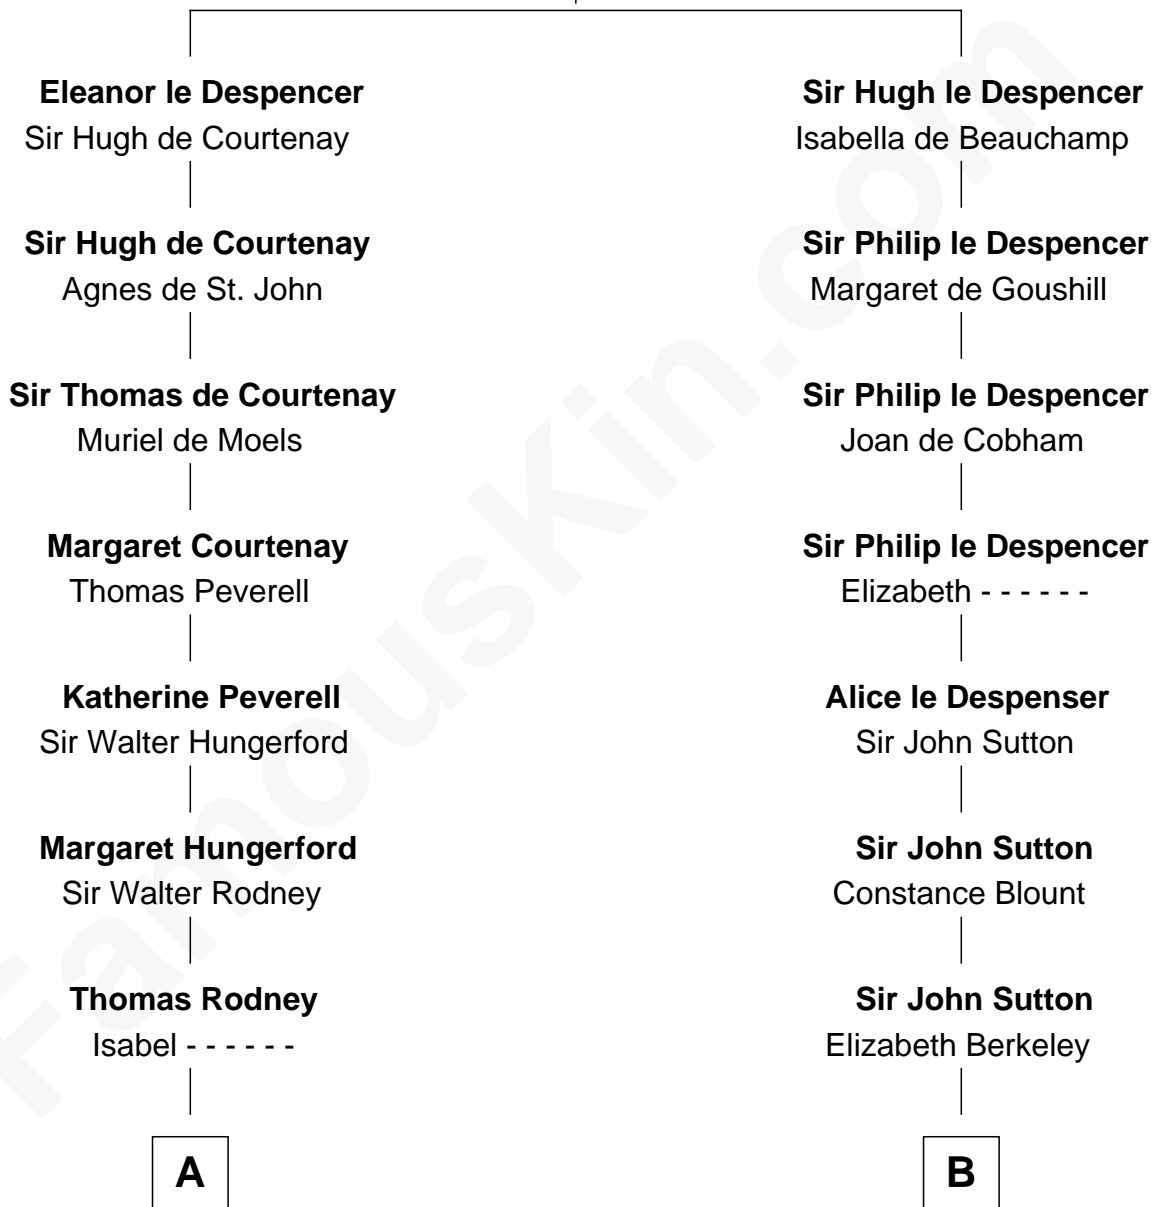

FamousKin.com

Relationship Chart of

Lytton Strachey

Author and Co-Founder of Bloomsbury Group

17th cousin 1 time removed of

Bathsheba (Ruggles) Spooner

First woman executed for murder in U.S. by non-British government

Sir Hugh le Despencer

Aveline Basset

C

—
Sir Richard Strachey

Jane Maria Grant

—
Lytton Strachey

British Author

FamousKin.com